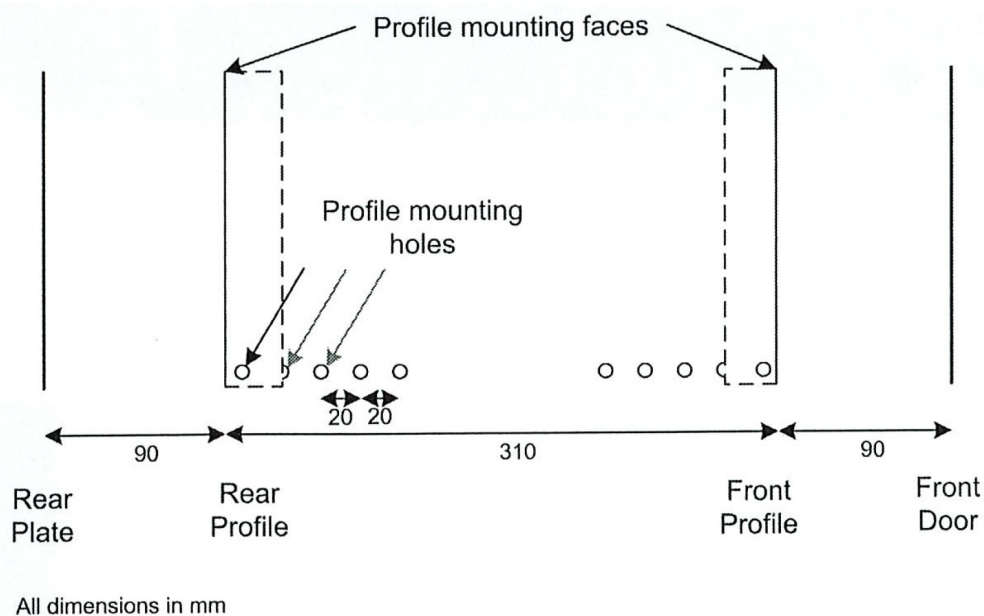

- Adjustable 19" mounting profiles

**Vue éclatée**

- ① Frame
- ② Side panel
- ③ Mounting panel
- ④ Cable entry cover, removeable
- ⑤ Side key lock
- ⑥ Fan cover, removeable
- ⑦ Mounting profile
- ⑧ Front door
- ⑨ Front door key lock
- ⑩ Slam latch lock

### Dessins de produits