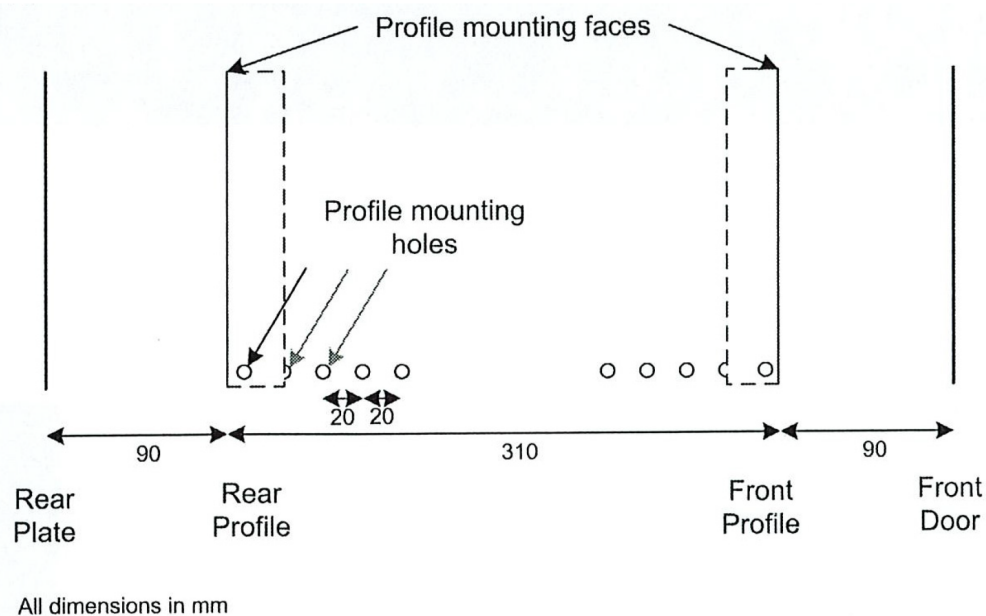

Dessins de produits

Informations concernant les références produits

Référence du produit	Description
WB12.5SG	Coffret muraux, 12u, 500 mm de profondeur, gris
WB12.5SGB	Coffret Muraux, 12U, 500 mm de Profondeur, Noir
WB15.5SG	Coffret muraux, 15U, 500 mm de profondeur, gris
WB15.5SGB	Coffret Muraux, 15U, 500 mm de Profondeur, Noir
WB18.5SG	Coffret muraux, 18u, 500 mm de profondeur, gris
WB18.5SGB	Coffret muraux, 18u, 500 mm de profondeur, noir
WB21.5SG	Coffret muraux, 21u, 500 mm de profondeur, gris
WB21.5SGB	Coffret muraux, 21u, 500 mm de profondeur, noir
WB6.5SG	Coffret muraux, 6u, 500 mm de profondeur, gris
WB6.5SGB	Coffret Muraux, 6U, 500 mm de Profondeur, Noir
WB9.5SG	Coffret muraux, 9u, 500 mm de profondeur, gris
WB9.5SGB	Coffret Muraux, 9U, 500 mm de Profondeur, Noir
WBFP12.5SG	Coffret muraux, 12u, 500 mm de profondeur, gris - Emballées à plat