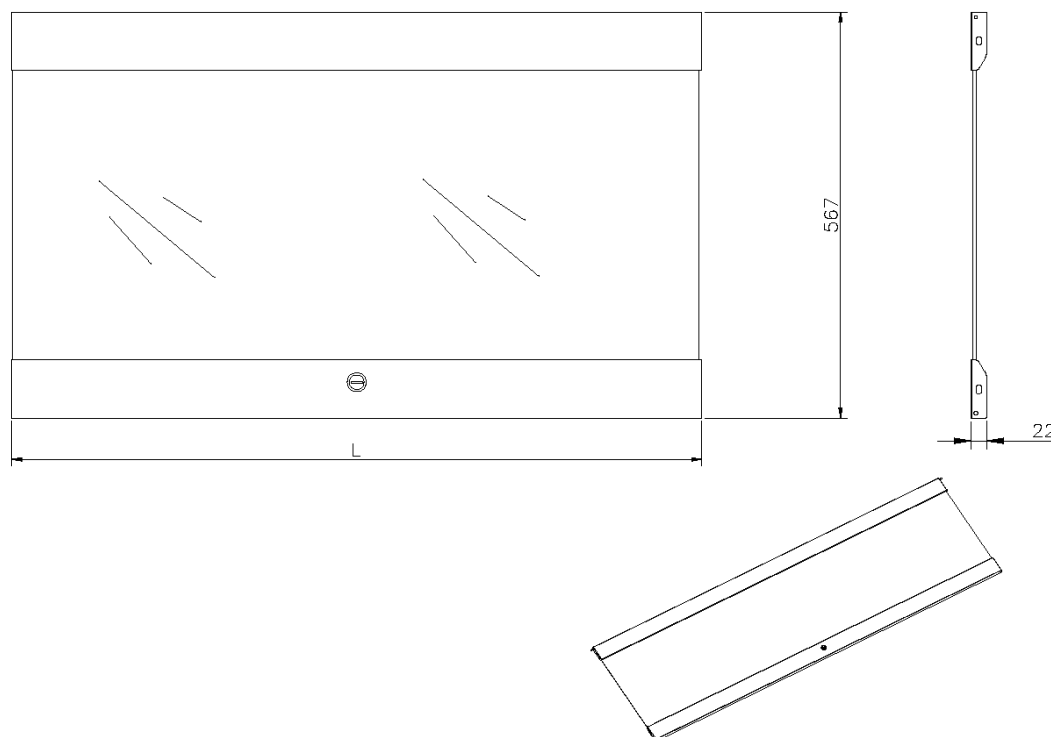

Glass Front Door for 12U Environ Wall Racks Grey

Item Code: WBGFD12

✕ For use with Environ Wall Racks

✕ Available in 6U/9U/12U/15U/18U/21U

✕ Quick and easy to fit

✕ Lockable

✕ 25 Year system warranty

Product Overview

Glass doors for Environ Wall Racks.

Product Specifications

Feature	Values
Model	Lock door
Height	12U
Material	Glass
Colour	Grey White
IP-rating	None

Item Code: WBGFD12

Product drawing

Part Number Table

Part Number	Description
WBGFD12	Glass Front Door for 12U Environ Wall Racks Grey
WBGFD12-BK	Glass Front Door for 12U Environ Wall Racks Black
WBGFD15	Glass Front Door for 15U Environ Wall Racks Grey
WBGFD15-BK	Glass Front Door for 15U Environ Wall Racks Black
WBGFD18	Glass Front Door for 18U Environ Wall Racks Grey
WBGFD18-BK	Glass Front Door for 18U Environ Wall Racks Black
WBGFD21	Glass Front Door for 21U Environ Wall Racks Grey
WBGFD21-BK	Glass Front Door for 21U Environ Wall Racks Black
WBGFD6	Glass Front Door for 6U Environ Wall Racks Grey
WBGFD6-BK	Glass Front Door for 6U Environ Wall Racks Black
WBGFD9	Glass Front Door for 9U Environ Wall Racks Grey
WBGFD9-BK	Glass Front Door for 9U Environ Wall Racks Black