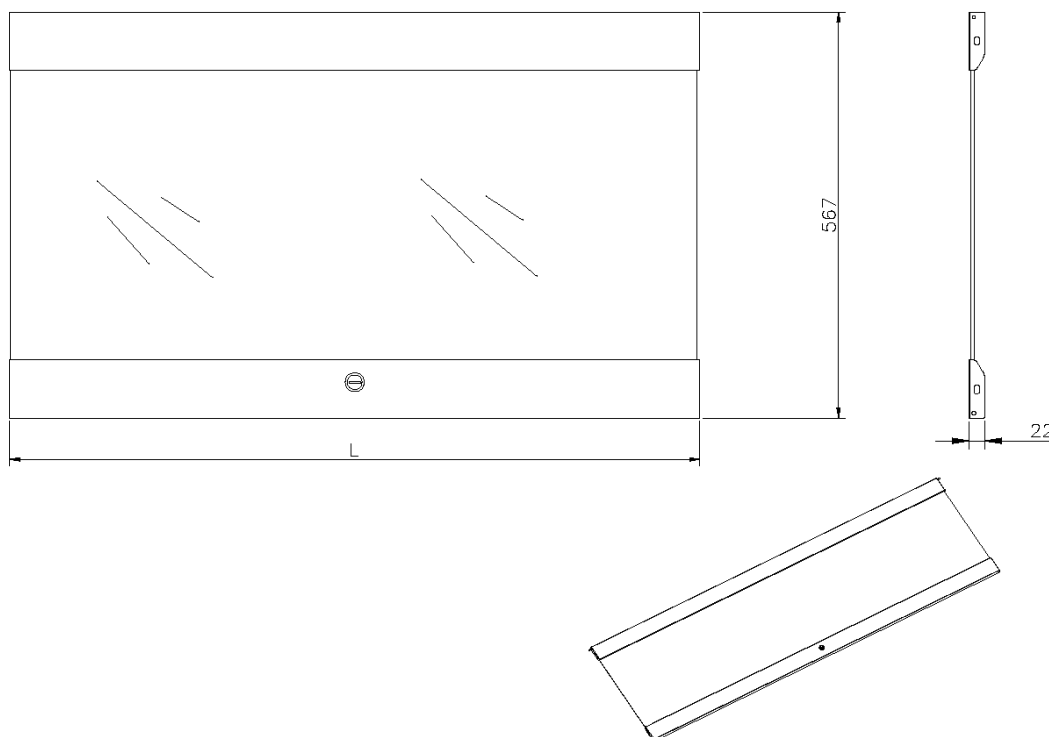

Glass Front Door for 12U Excel Wall Racks Grey

Item Code: WBGFD12

For use with Environ Wall Racks

Available in 6U/9U/12U/15U/18U/21U

Quick and easy to fit

Lockable

25 Year system warranty

Product Overview

Glass doors for Environ Wall Racks.

Product Specifications

Feature	Values
Model	Lock door
Height	12U
Material	Glass
Colour	Grey White
IP-rating	None

Item Code: WBGFD12

Product drawing

Part Number Table

Part Number	Description
WBGFD12	Glass Front Door for 12U Excel Wall Racks Grey
WBGFD12-BK	Glass Front Door for 12U Excel Wall Racks Black
WBGFD15	Glass Front Door for 15U Excel Wall Racks Grey
WBGFD15-BK	Glass Front Door for 15U Excel Wall Racks Black
WBGFD18	Glass Front Door for 18U Excel Wall Racks Grey
WBGFD18-BK	Glass Front Door for 18U Excel Wall Racks Black
WBGFD21	Glass Front Door for 21U Excel Wall Racks Grey
WBGFD21-BK	Glass Front Door for 21U Excel Wall Racks Black
WBGFD6	Glass Front Door for 6U Excel Wall Racks Grey
WBGFD6-BK	Glass Front Door for 6U Excel Wall Racks Black
WBGFD9	Glass Front Door for 9U Excel Wall Racks Grey
WBGFD9-BK	Glass Front Door for 9U Excel Wall Racks Black