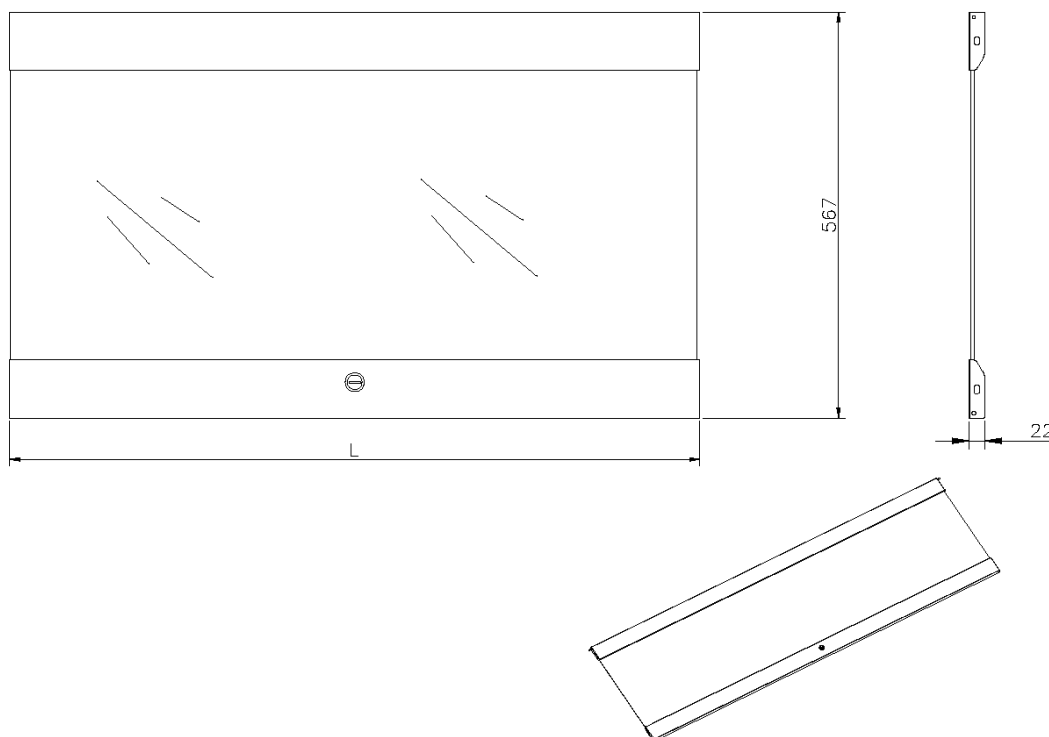

Glass Front Door for 12U Environ Wall Racks Grey

Item Code: WBGFD12

✕ For use with Environ Wall Racks

✕ Available in 6U/9U/12U/15U/18U/21U

✕ Quick and easy to fit

✕ Lockable

✕ 25 Year system warranty

Product Overview

Glass doors for Environ Wall Racks.

Product Specifications

Feature	Values
Model	Lock door
Height	12U
Material	Glass
Colour	Grey White
IP-rating	None

Item Code: WBGFD12

Product drawing

Part Number Table

Part Number	Description
WBGFD12	Glass Front Door for 12U Environ Wall Racks Grey
WBGFD12-BK	Glass Front Door for 12U Environ Wall Racks Black
WBGFD15	Glass Front Door for 15U Environ Wall Racks Grey
WBGFD15-BK	Glass Front Door for 15U Environ Wall Racks Black
WBGFD18	Glass Front Door for 18U Environ Wall Racks Grey
WBGFD18-BK	Glass Front Door for 18U Environ Wall Racks Black
WBGFD21	Glass Front Door for 21U Environ Wall Racks Grey
WBGFD21-BK	Glass Front Door for 21U Environ Wall Racks Black
WBGFD6	Glass Front Door for 6U Environ Wall Racks Grey
WBGFD6-BK	Glass Front Door for 6U Environ Wall Racks Black
WBGFD9	Glass Front Door for 9U Environ Wall Racks Grey
WBGFD9-BK	Glass Front Door for 9U Environ Wall Racks Black