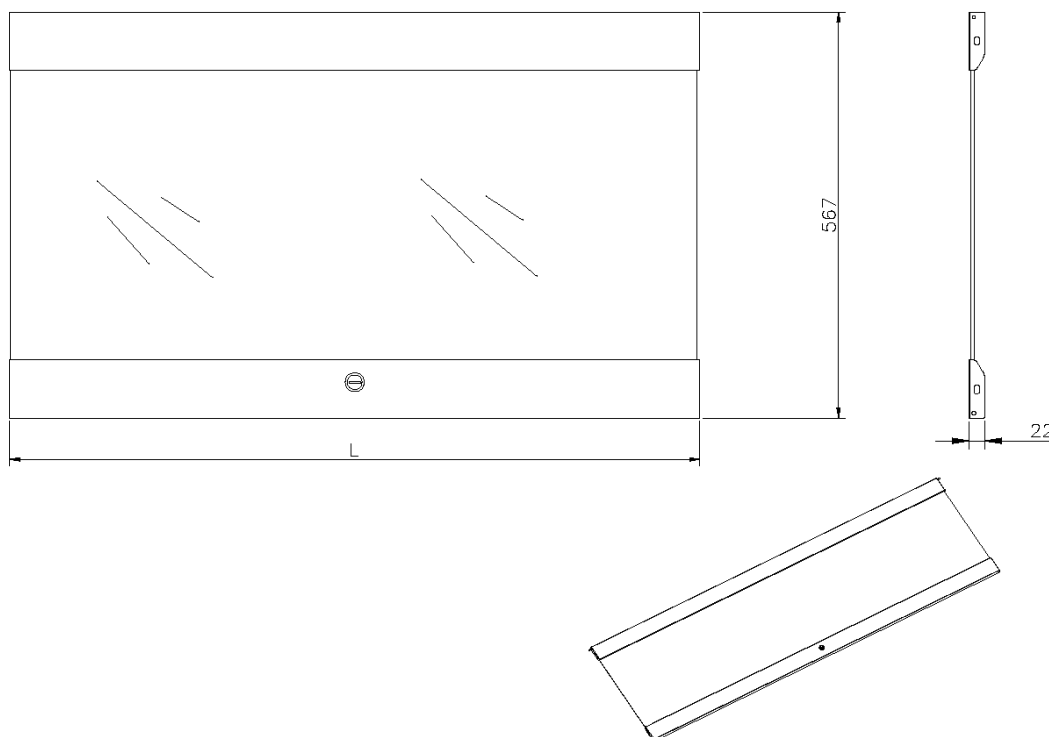

Glass Front Door for 12U Excel Wall Racks Grey

Item Code: WBGFD12

✕ For use with Environ Wall Racks

✕ Available in 6U/9U/12U/15U/18U/21U

✕ Quick and easy to fit

✕ Lockable

✕ 25 Year system warranty

Product Overview

Glass doors for Environ Wall Racks.

Product Specifications

Feature	Values
Model	Lock door
Height	12U
Material	Glass
Colour	Grey White
IP-rating	None

Item Code: WBGFD12

Product drawing

Part Number Table

Part Number	Description
WBGFD12	Glass Front Door for 12U Excel Wall Racks Grey
WBGFD12-BK	Glass Front Door for 12U Excel Wall Racks Black
WBGFD15	Glass Front Door for 15U Excel Wall Racks Grey
WBGFD15-BK	Glass Front Door for 15U Excel Wall Racks Black
WBGFD18	Glass Front Door for 18U Excel Wall Racks Grey
WBGFD18-BK	Glass Front Door for 18U Excel Wall Racks Black
WBGFD21	Glass Front Door for 21U Excel Wall Racks Grey
WBGFD21-BK	Glass Front Door for 21U Excel Wall Racks Black
WBGFD6	Glass Front Door for 6U Excel Wall Racks Grey
WBGFD6-BK	Glass Front Door for 6U Excel Wall Racks Black
WBGFD9	Glass Front Door for 9U Excel Wall Racks Grey
WBGFD9-BK	Glass Front Door for 9U Excel Wall Racks Black