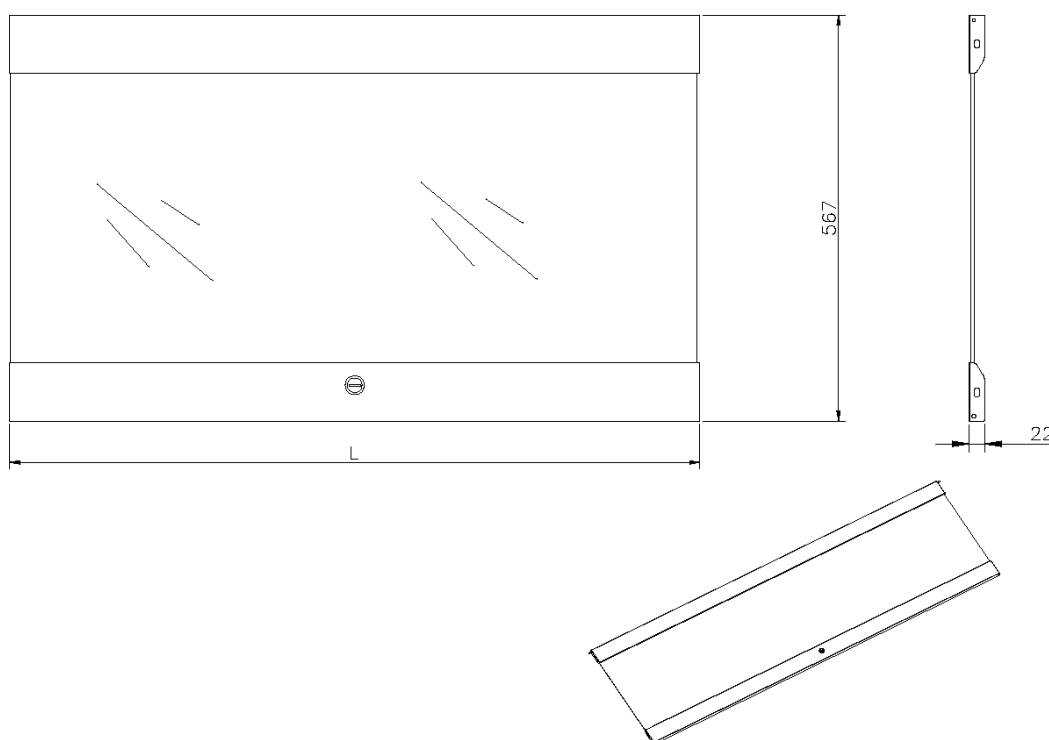

Height	12U
Material	Glass
Colour	Grey White
IP-rating	None

Product drawing

Part Code Table

Part Code	Description
WBGFD12	Glass Front Door for 12U Excel Wall Racks Grey
WBGFD12-BK	Glass Front Door for 12U Excel Wall Racks Black