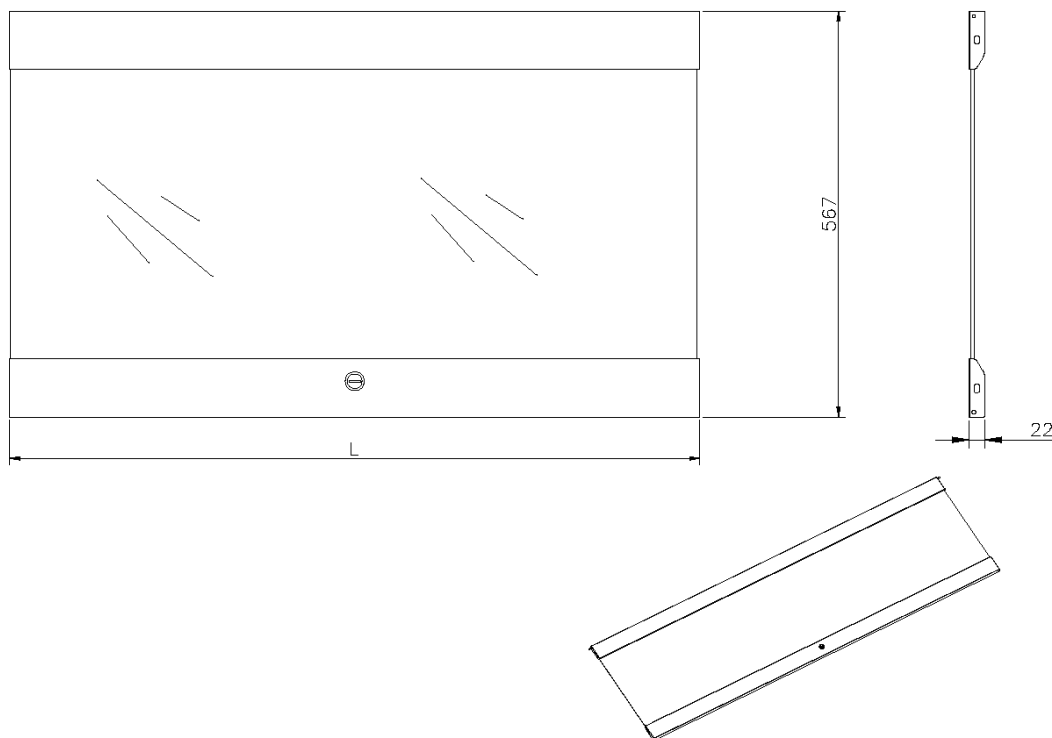

Height	12U
Material	Glass
Colour	Grey White
IP-rating	None

Product drawing

Part Code Table

Part Code	Description
WBGFD12	Glass Front Door for 12U Excel Wall Racks Grey
WBGFD12-BK	Glass Front Door for 12U Excel Wall Racks Black