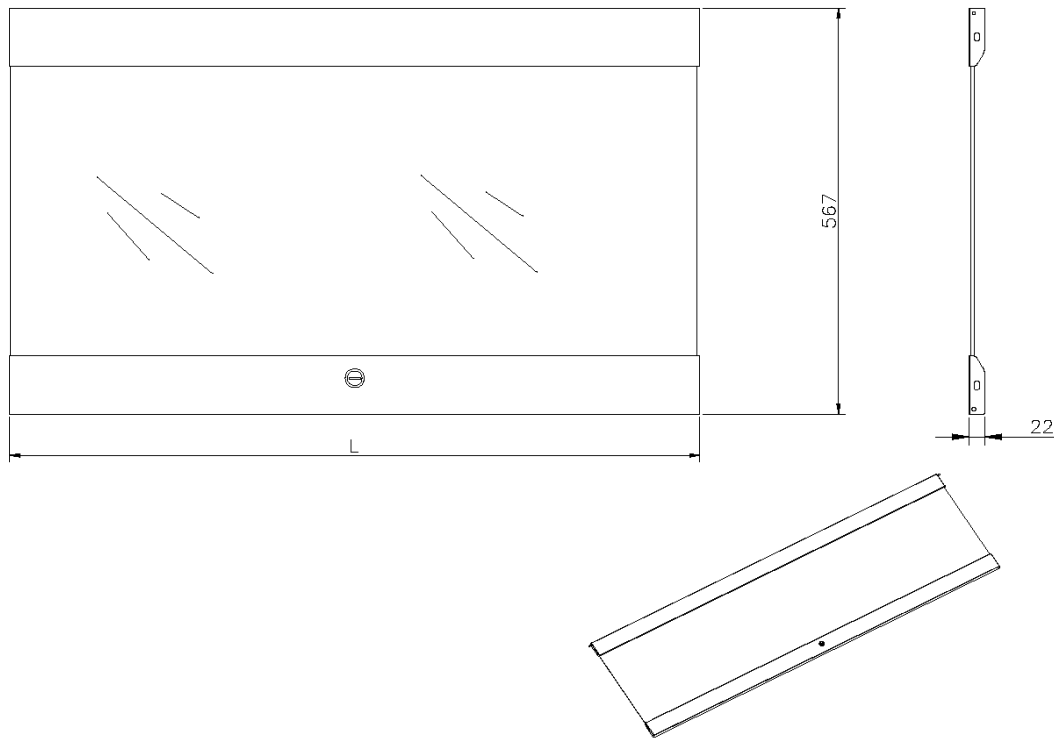

## Product Specifications

Feature	Values
Model	Lock door
Height	12U
Material	Glass
Colour	Black
IP-rating	None

Item Code: WBGFD12-BK

## Product drawing