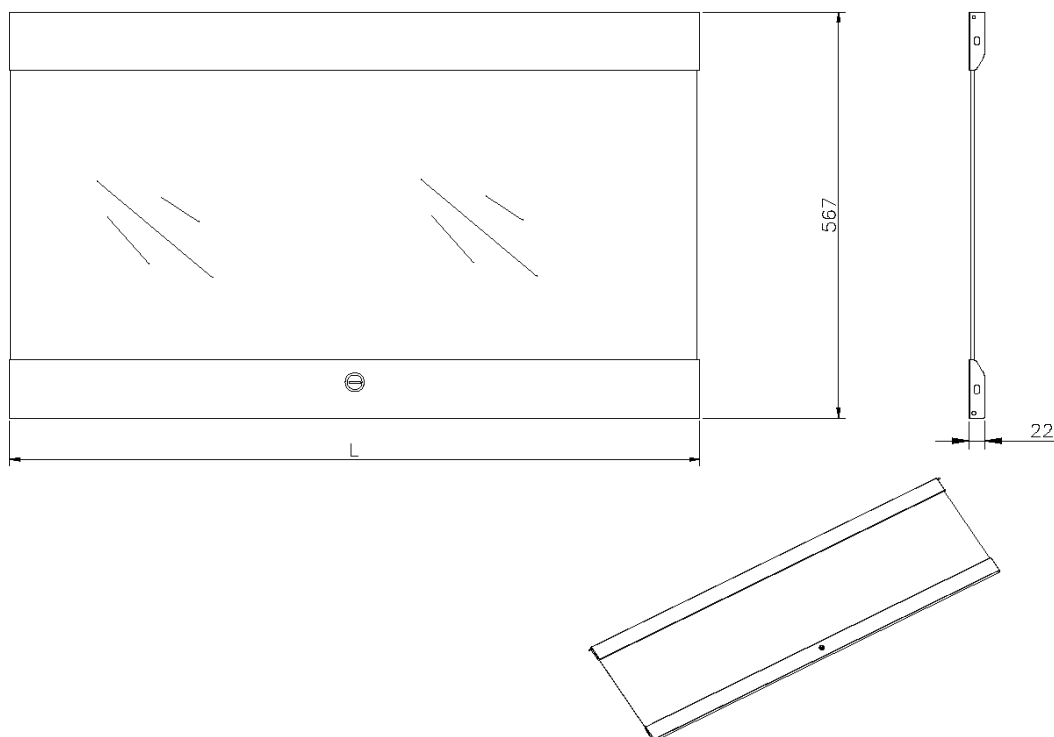

Glass Front Door for 12U Excel Wall Racks Black

Item Code: WBGFD12-BK

Product drawing

Part Number Table

Part Number	Description
WBGFD12	Glass Front Door for 12U Excel Wall Racks Grey
WBGFD12-BK	Glass Front Door for 12U Excel Wall Racks Black
WBGFD15	Glass Front Door for 15U Excel Wall Racks Grey
WBGFD15-BK	Glass Front Door for 15U Excel Wall Racks Black
WBGFD18	Glass Front Door for 18U Excel Wall Racks Grey
WBGFD18-BK	Glass Front Door for 18U Excel Wall Racks Black
WBGFD21	Glass Front Door for 21U Excel Wall Racks Grey
WBGFD21-BK	Glass Front Door for 21U Excel Wall Racks Black
WBGFD6	Glass Front Door for 6U Excel Wall Racks Grey
WBGFD6-BK	Glass Front Door for 6U Excel Wall Racks Black
WBGFD9	Glass Front Door for 9U Excel Wall Racks Grey
WBGFD9-BK	Glass Front Door for 9U Excel Wall Racks Black