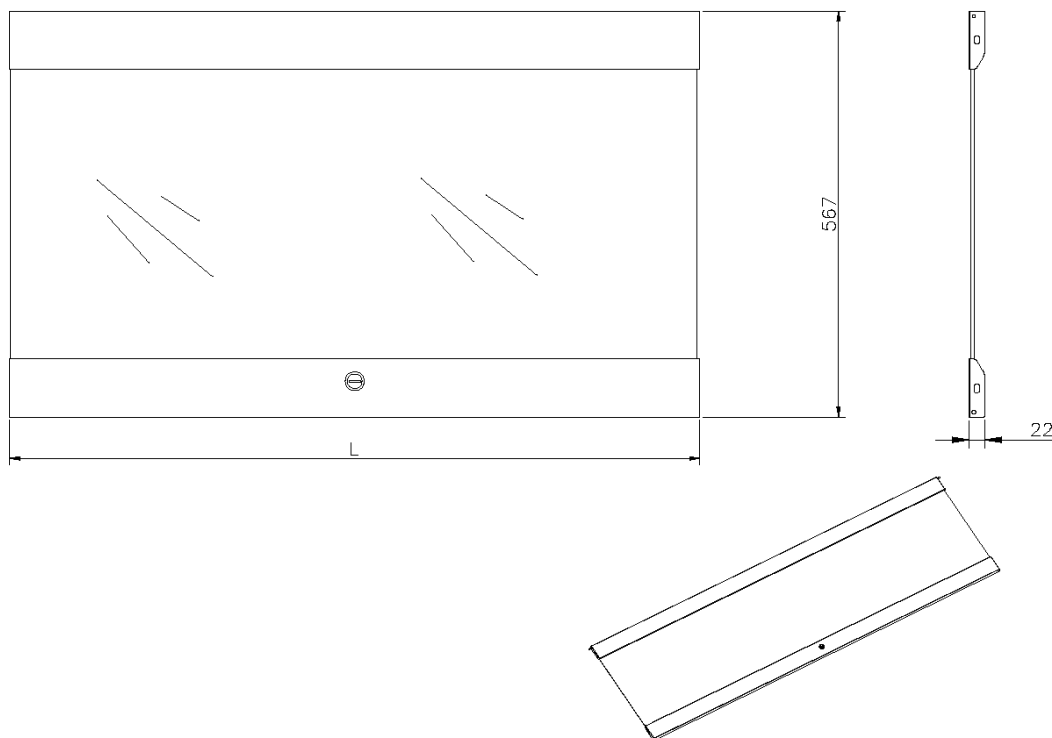

Height	12U
Material	Glass
Colour	Black
IP-rating	None

Product drawing

Part Code Table

Part Code	Description
WBGFD12	Glass Front Door for 12U Excel Wall Racks Grey
WBGFD12-BK	Glass Front Door for 12U Excel Wall Racks Black