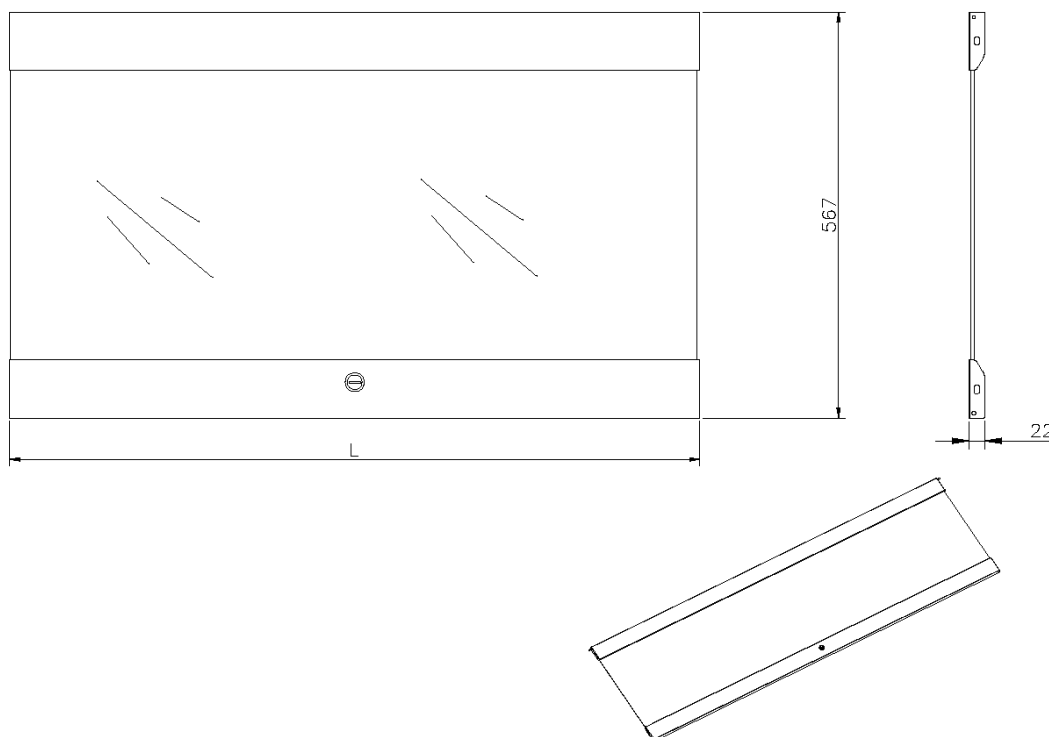

Glass Front Door for 15U Excel Wall Racks Grey

Item Code: WBGFD15

✕ For use with Environ Wall Racks

✕ Available in 6U/9U/12U/15U/18U/21U

✕ Quick and easy to fit

✕ Lockable

✕ 25 Year system warranty

Product Overview

Glass doors for Environ Wall Racks.

Product Specifications

Feature	Values
Model	Lock door
Height	15U
Material	Glass
Colour	Grey White
IP-rating	None

Product drawing

Part Number Table

Part Number	Description
WBGFD12	Glass Front Door for 12U Excel Wall Racks Grey
WBGFD12-BK	Glass Front Door for 12U Excel Wall Racks Black
WBGFD15	Glass Front Door for 15U Excel Wall Racks Grey
WBGFD15-BK	Glass Front Door for 15U Excel Wall Racks Black
WBGFD18	Glass Front Door for 18U Excel Wall Racks Grey
WBGFD18-BK	Glass Front Door for 18U Excel Wall Racks Black
WBGFD21	Glass Front Door for 21U Excel Wall Racks Grey
WBGFD21-BK	Glass Front Door for 21U Excel Wall Racks Black
WBGFD6	Glass Front Door for 6U Excel Wall Racks Grey
WBGFD6-BK	Glass Front Door for 6U Excel Wall Racks Black
WBGFD9	Glass Front Door for 9U Excel Wall Racks Grey
WBGFD9-BK	Glass Front Door for 9U Excel Wall Racks Black