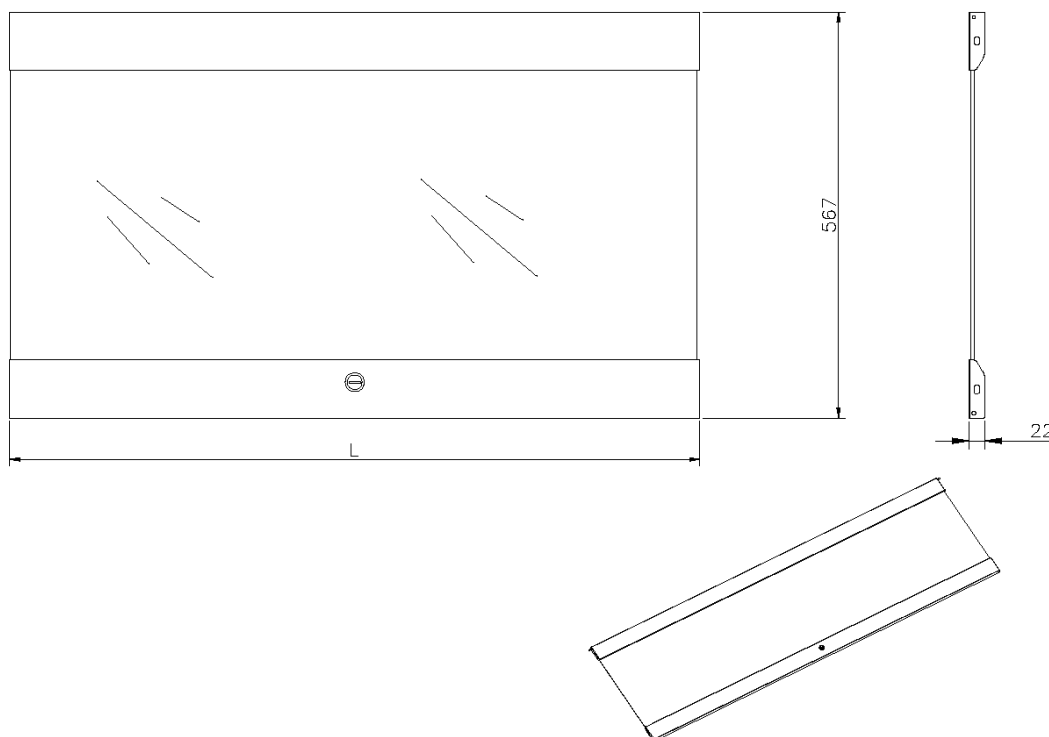

Glass Front Door for 15U Environ Wall Racks Grey

Item Code: WBGFD15

✕ For use with Environ Wall Racks

✕ Available in 6U/9U/12U/15U/18U/21U

✕ Quick and easy to fit

✕ Lockable

✕ 25 Year system warranty

Product Overview

Glass doors for Environ Wall Racks.

Product Specifications

Feature	Values
Model	Lock door
Height	15U
Material	Glass
Colour	Grey White
IP-rating	None

Item Code: WBGFD15

Product drawing

Part Number Table

Part Number	Description
WBGFD12	Glass Front Door for 12U Environ Wall Racks Grey
WBGFD12-BK	Glass Front Door for 12U Environ Wall Racks Black
WBGFD15	Glass Front Door for 15U Environ Wall Racks Grey
WBGFD15-BK	Glass Front Door for 15U Environ Wall Racks Black
WBGFD18	Glass Front Door for 18U Environ Wall Racks Grey
WBGFD18-BK	Glass Front Door for 18U Environ Wall Racks Black
WBGFD21	Glass Front Door for 21U Environ Wall Racks Grey
WBGFD21-BK	Glass Front Door for 21U Environ Wall Racks Black
WBGFD6	Glass Front Door for 6U Environ Wall Racks Grey
WBGFD6-BK	Glass Front Door for 6U Environ Wall Racks Black
WBGFD9	Glass Front Door for 9U Environ Wall Racks Grey
WBGFD9-BK	Glass Front Door for 9U Environ Wall Racks Black