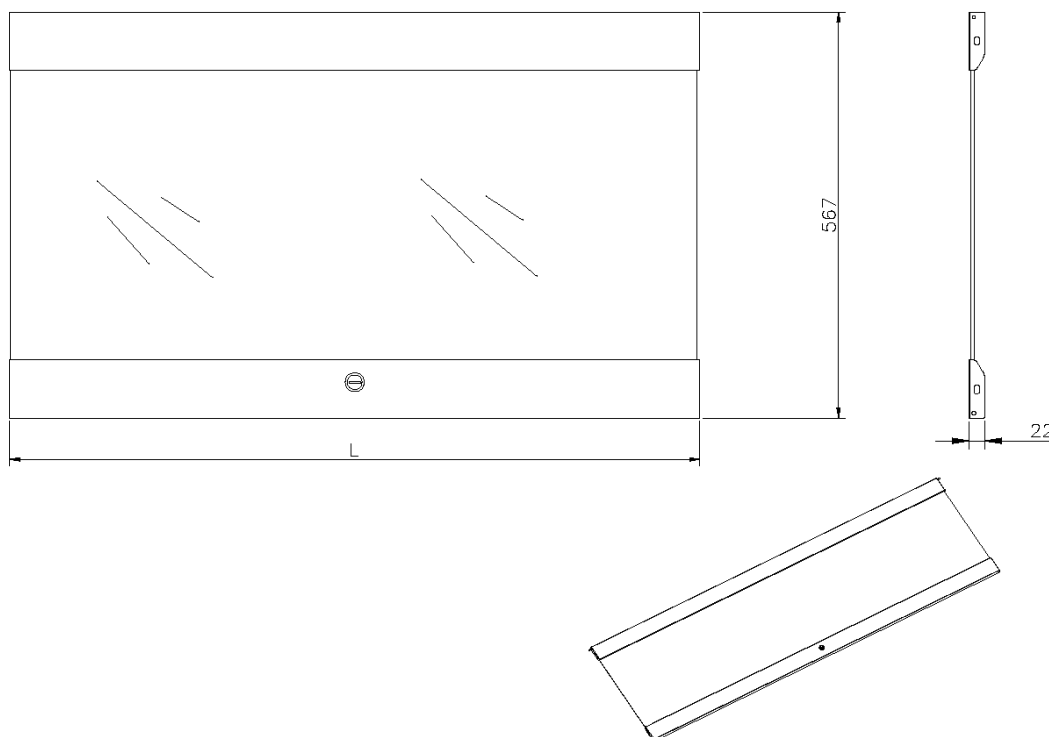

Glass Front Door for 15U Excel Wall Racks Grey

Item Code: WBGFD15

For use with Environ Wall Racks

Available in 6U/9U/12U/15U/18U/21U

Quick and easy to fit

Lockable

25 Year system warranty

Product Overview

Glass doors for Environ Wall Racks.

Product Specifications

Feature	Values
Model	Lock door
Height	15U
Material	Glass
Colour	Grey White
IP-rating	None

Product drawing

Part Number Table

Part Number	Description
WBGFD12	Glass Front Door for 12U Excel Wall Racks Grey
WBGFD12-BK	Glass Front Door for 12U Excel Wall Racks Black
WBGFD15	Glass Front Door for 15U Excel Wall Racks Grey
WBGFD15-BK	Glass Front Door for 15U Excel Wall Racks Black
WBGFD18	Glass Front Door for 18U Excel Wall Racks Grey
WBGFD18-BK	Glass Front Door for 18U Excel Wall Racks Black
WBGFD21	Glass Front Door for 21U Excel Wall Racks Grey
WBGFD21-BK	Glass Front Door for 21U Excel Wall Racks Black
WBGFD6	Glass Front Door for 6U Excel Wall Racks Grey
WBGFD6-BK	Glass Front Door for 6U Excel Wall Racks Black
WBGFD9	Glass Front Door for 9U Excel Wall Racks Grey
WBGFD9-BK	Glass Front Door for 9U Excel Wall Racks Black