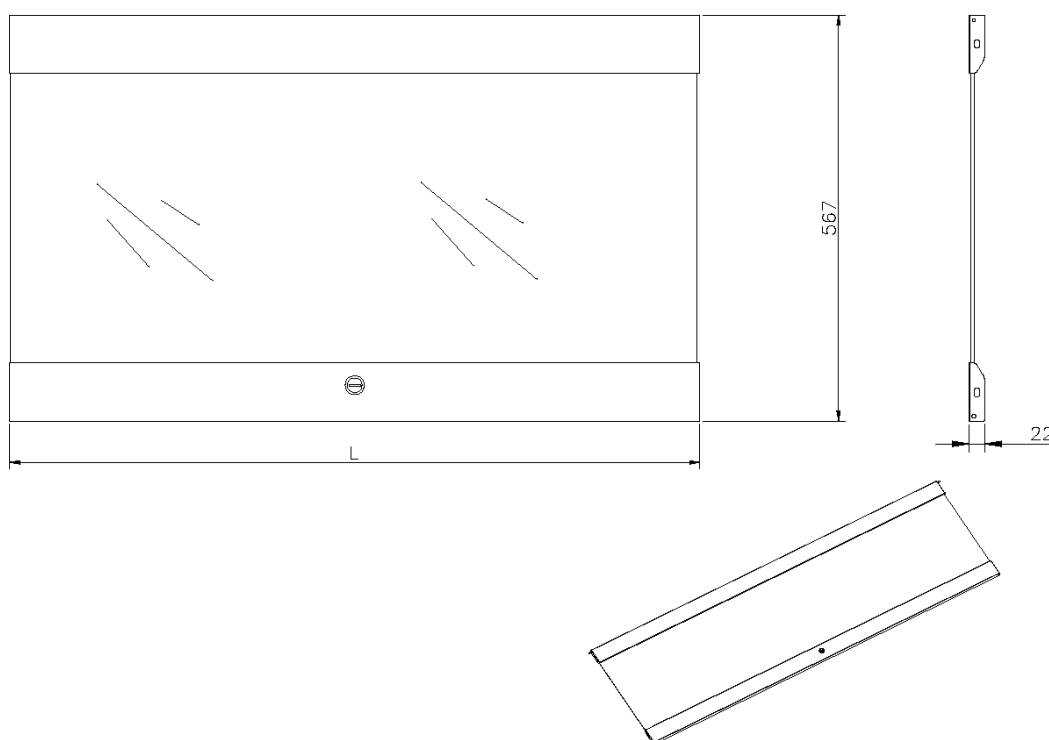

Height	15U
Material	Glass
Colour	Black
IP-rating	None

Product drawing

Part Code Table

Part Code	Description
WBGFD12	Glass Front Door for 12U Excel Wall Racks Grey
WBGFD12-BK	Glass Front Door for 12U Excel Wall Racks Black