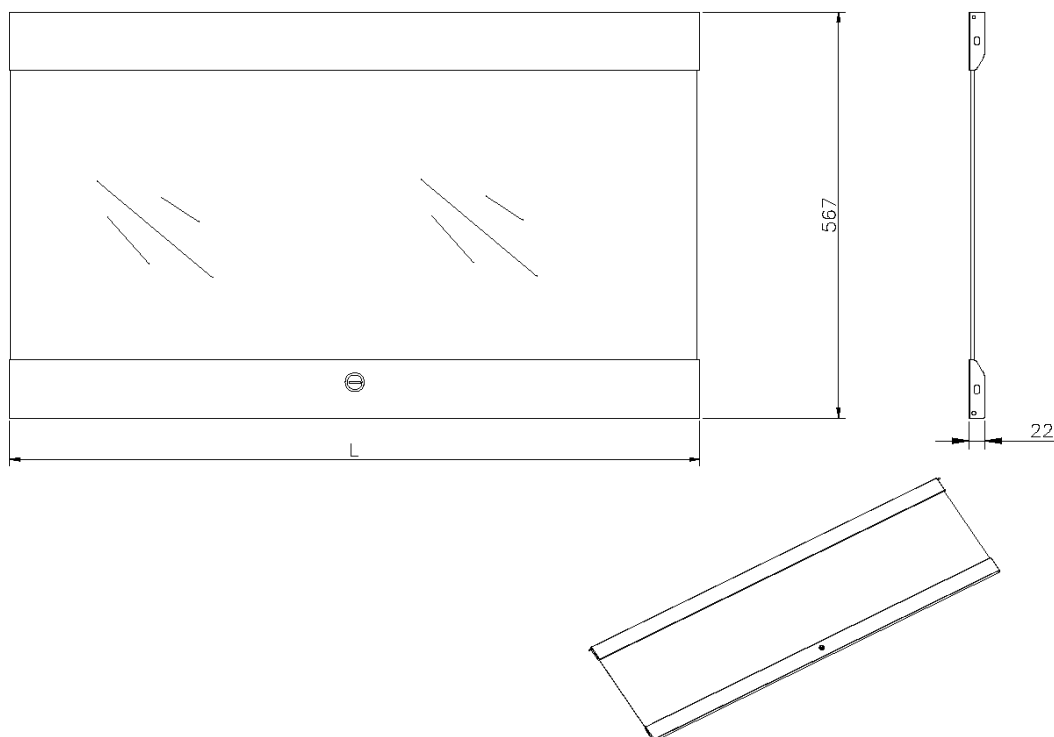

Glass Front Door for 15U Environ Wall Racks Black

Item Code: WBGFD15-BK

Product drawing

Part Number Table

Part Number	Description
WBGFD12	Glass Front Door for 12U Environ Wall Racks Grey
WBGFD12-BK	Glass Front Door for 12U Environ Wall Racks Black
WBGFD15	Glass Front Door for 15U Environ Wall Racks Grey
WBGFD15-BK	Glass Front Door for 15U Environ Wall Racks Black
WBGFD18	Glass Front Door for 18U Environ Wall Racks Grey
WBGFD18-BK	Glass Front Door for 18U Environ Wall Racks Black
WBGFD21	Glass Front Door for 21U Environ Wall Racks Grey
WBGFD21-BK	Glass Front Door for 21U Environ Wall Racks Black
WBGFD6	Glass Front Door for 6U Environ Wall Racks Grey
WBGFD6-BK	Glass Front Door for 6U Environ Wall Racks Black
WBGFD9	Glass Front Door for 9U Environ Wall Racks Grey
WBGFD9-BK	Glass Front Door for 9U Environ Wall Racks Black