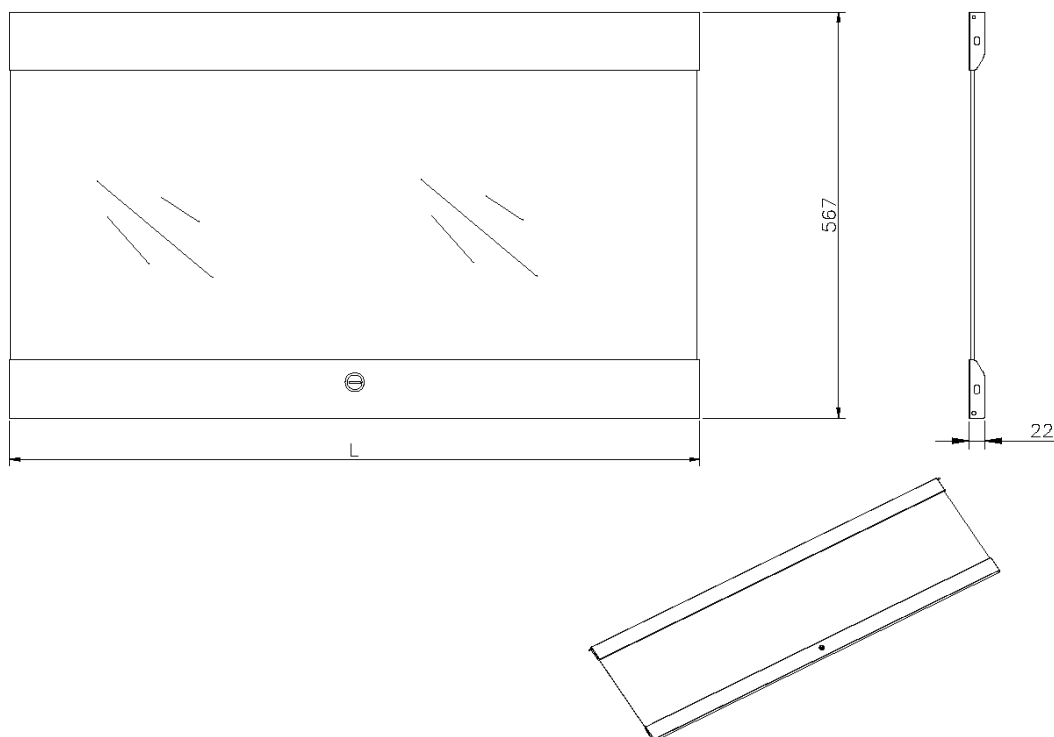

Glass Front Door for 15U Excel Wall Racks Black

Item Code: WBGFD15-BK

Product drawing

Part Number Table

Part Number	Description
WBGFD12	Glass Front Door for 12U Excel Wall Racks Grey
WBGFD12-BK	Glass Front Door for 12U Excel Wall Racks Black
WBGFD15	Glass Front Door for 15U Excel Wall Racks Grey
WBGFD15-BK	Glass Front Door for 15U Excel Wall Racks Black
WBGFD18	Glass Front Door for 18U Excel Wall Racks Grey
WBGFD18-BK	Glass Front Door for 18U Excel Wall Racks Black
WBGFD21	Glass Front Door for 21U Excel Wall Racks Grey
WBGFD21-BK	Glass Front Door for 21U Excel Wall Racks Black
WBGFD6	Glass Front Door for 6U Excel Wall Racks Grey
WBGFD6-BK	Glass Front Door for 6U Excel Wall Racks Black
WBGFD9	Glass Front Door for 9U Excel Wall Racks Grey
WBGFD9-BK	Glass Front Door for 9U Excel Wall Racks Black