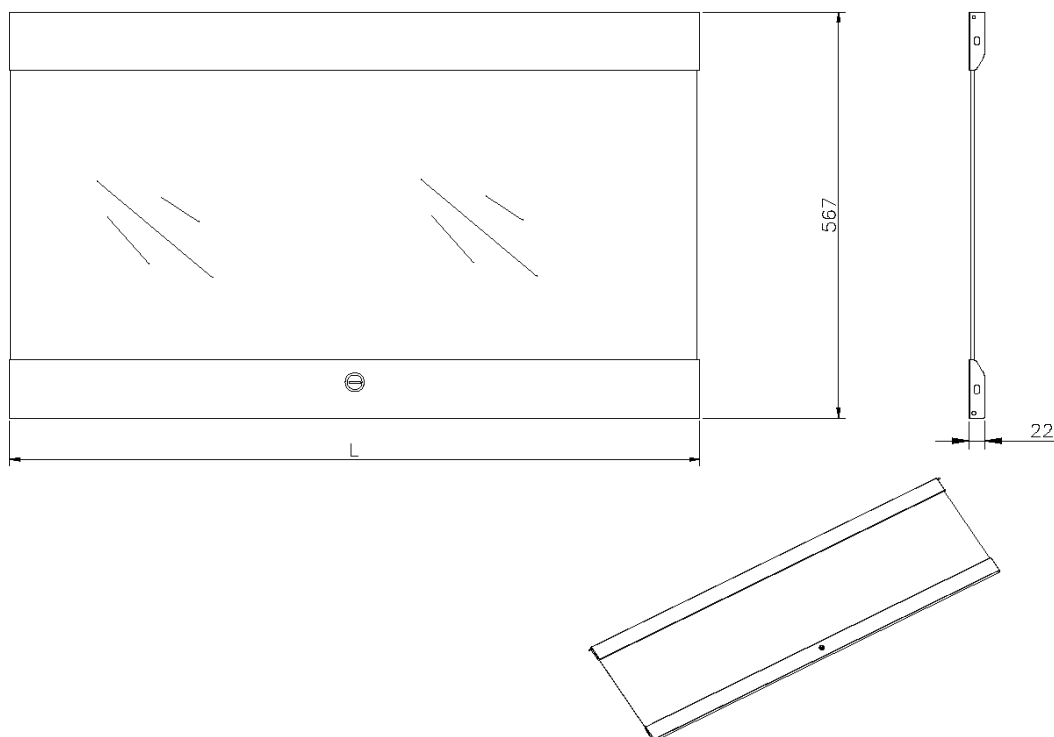

## Product Specifications

Feature	Values
Model	Lock door
Height	15U
Material	Glass
Colour	Black
IP-rating	None

## Product drawing