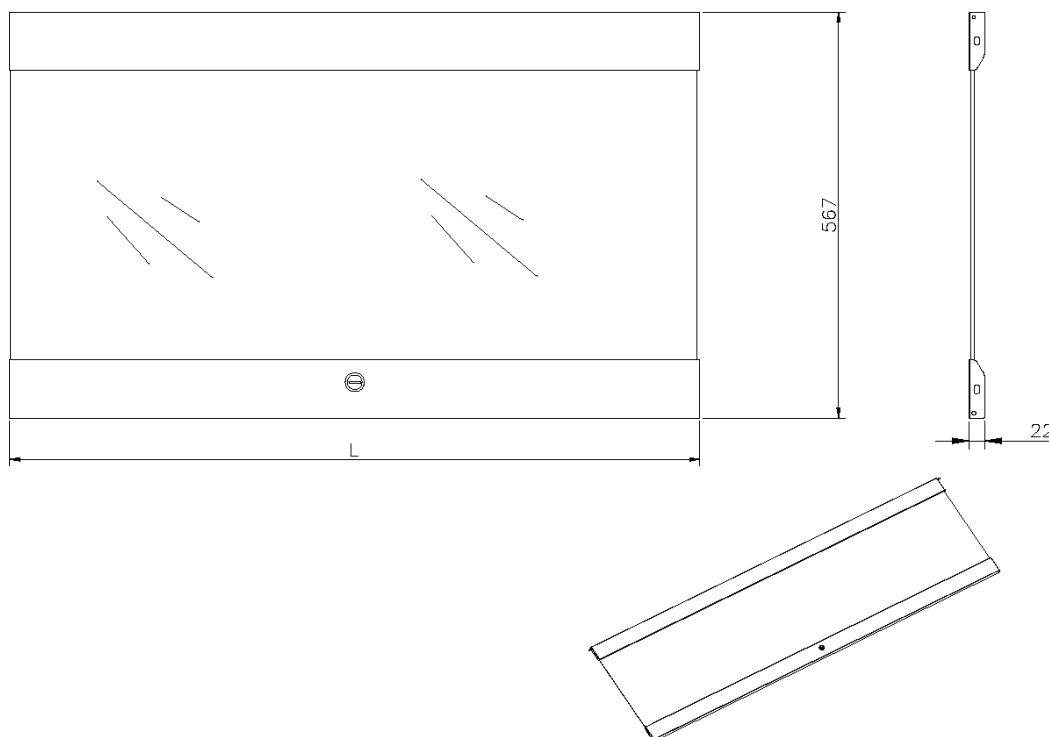

Glass Front Door for 18U Environ Wall Racks Grey

Item Code: WBGFD18

✕ For use with Environ Wall Racks

✕ Available in 6U/9U/12U/15U/18U/21U

✕ Quick and easy to fit

✕ Lockable

✕ 25 Year system warranty

Product Overview

Glass doors for Environ Wall Racks.

Product Specifications

Feature	Values
Model	Lock door
Height	18U
Material	Glass
Colour	Grey White
IP-rating	None

Item Code: WBGFD18

Product drawing

Part Number Table

Part Number	Description
WBGFD12	Glass Front Door for 12U Environ Wall Racks Grey
WBGFD12-BK	Glass Front Door for 12U Environ Wall Racks Black
WBGFD15	Glass Front Door for 15U Environ Wall Racks Grey
WBGFD15-BK	Glass Front Door for 15U Environ Wall Racks Black
WBGFD18	Glass Front Door for 18U Environ Wall Racks Grey
WBGFD18-BK	Glass Front Door for 18U Environ Wall Racks Black
WBGFD21	Glass Front Door for 21U Environ Wall Racks Grey
WBGFD21-BK	Glass Front Door for 21U Environ Wall Racks Black
WBGFD6	Glass Front Door for 6U Environ Wall Racks Grey
WBGFD6-BK	Glass Front Door for 6U Environ Wall Racks Black
WBGFD9	Glass Front Door for 9U Environ Wall Racks Grey
WBGFD9-BK	Glass Front Door for 9U Environ Wall Racks Black