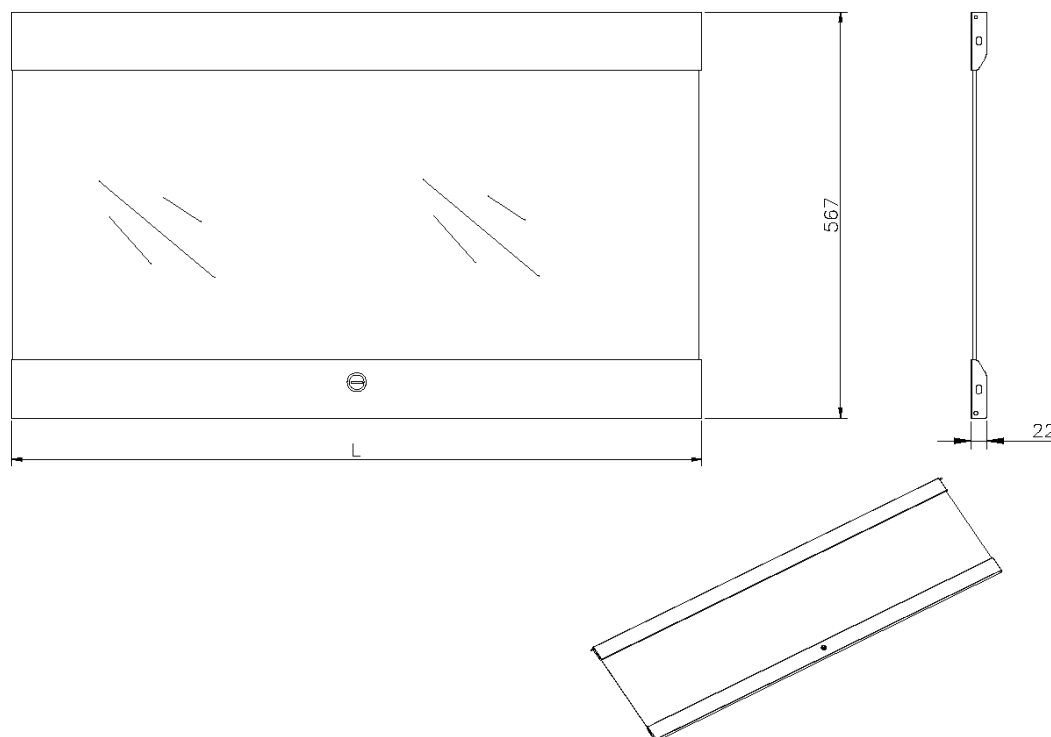

Glass Front Door for 18U Excel Wall Racks Grey

Item Code: WBGFD18

For use with Environ Wall Racks

Available in 6U/9U/12U/15U/18U/21U

Quick and easy to fit

Lockable

25 Year system warranty

Product Overview

Glass doors for Environ Wall Racks.

Product Specifications

Feature	Values
Model	Lock door
Height	18U
Material	Glass
Colour	Grey White
IP-rating	None

Item Code: WBGFD18

Product drawing

Part Number Table

Part Number	Description
WBGFD12	Glass Front Door for 12U Excel Wall Racks Grey
WBGFD12-BK	Glass Front Door for 12U Excel Wall Racks Black
WBGFD15	Glass Front Door for 15U Excel Wall Racks Grey
WBGFD15-BK	Glass Front Door for 15U Excel Wall Racks Black
WBGFD18	Glass Front Door for 18U Excel Wall Racks Grey
WBGFD18-BK	Glass Front Door for 18U Excel Wall Racks Black
WBGFD21	Glass Front Door for 21U Excel Wall Racks Grey
WBGFD21-BK	Glass Front Door for 21U Excel Wall Racks Black
WBGFD6	Glass Front Door for 6U Excel Wall Racks Grey
WBGFD6-BK	Glass Front Door for 6U Excel Wall Racks Black
WBGFD9	Glass Front Door for 9U Excel Wall Racks Grey
WBGFD9-BK	Glass Front Door for 9U Excel Wall Racks Black