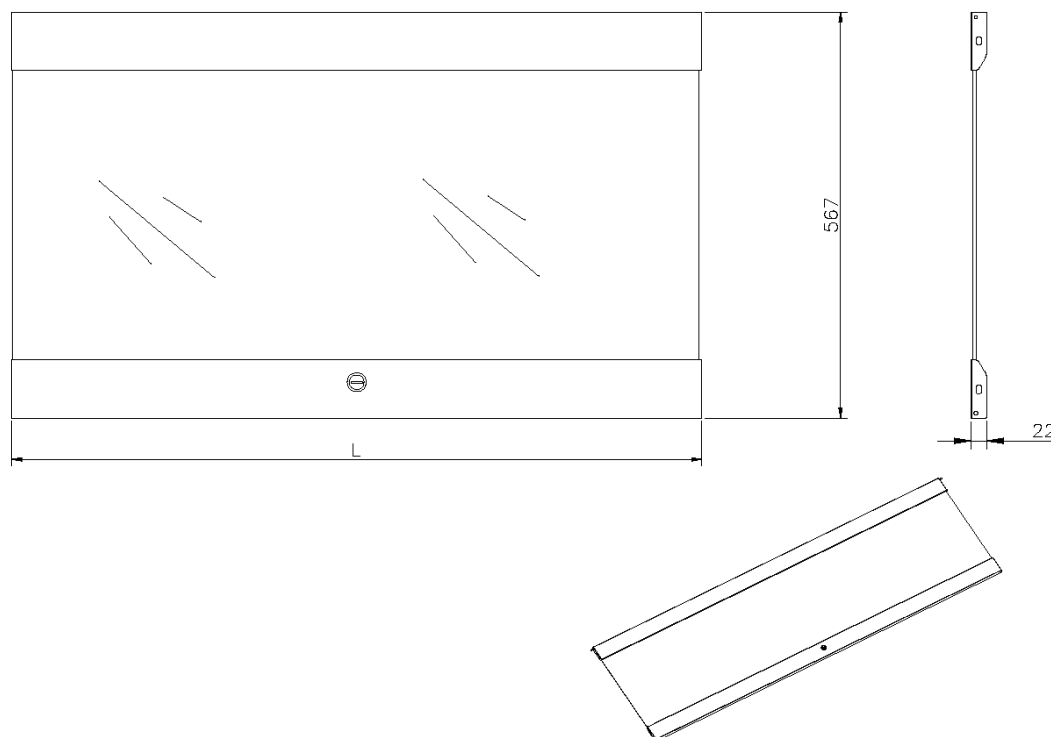

✕ For use with Environ Wall Racks

✕ Available in 6U/9U/12U/15U/18U/21U

✕ Quick and easy to fit

✕ Lockable

✕ 25 Year system warranty

Product Overview

Glass doors for Environ Wall Racks.

Product Specifications

Feature	Values
Model	Lock door
Height	18U
Material	Glass
Colour	Grey White
IP-rating	None

Item Code: WBGFD18

Product drawing

Part Number Table

Part Number	Description
WBGFD12	Glass Front Door for 12U Environ Wall Racks Grey
WBGFD12-BK	Glass Front Door for 12U Environ Wall Racks Black
WBGFD15	Glass Front Door for 15U Environ Wall Racks Grey
WBGFD15-BK	Glass Front Door for 15U Environ Wall Racks Black
WBGFD18	Glass Front Door for 18U Environ Wall Racks Grey
WBGFD18-BK	Glass Front Door for 18U Environ Wall Racks Black
WBGFD21	Glass Front Door for 21U Environ Wall Racks Grey
WBGFD21-BK	Glass Front Door for 21U Environ Wall Racks Black
WBGFD6	Glass Front Door for 6U Environ Wall Racks Grey
WBGFD6-BK	Glass Front Door for 6U Environ Wall Racks Black
WBGFD9	Glass Front Door for 9U Environ Wall Racks Grey
WBGFD9-BK	Glass Front Door for 9U Environ Wall Racks Black