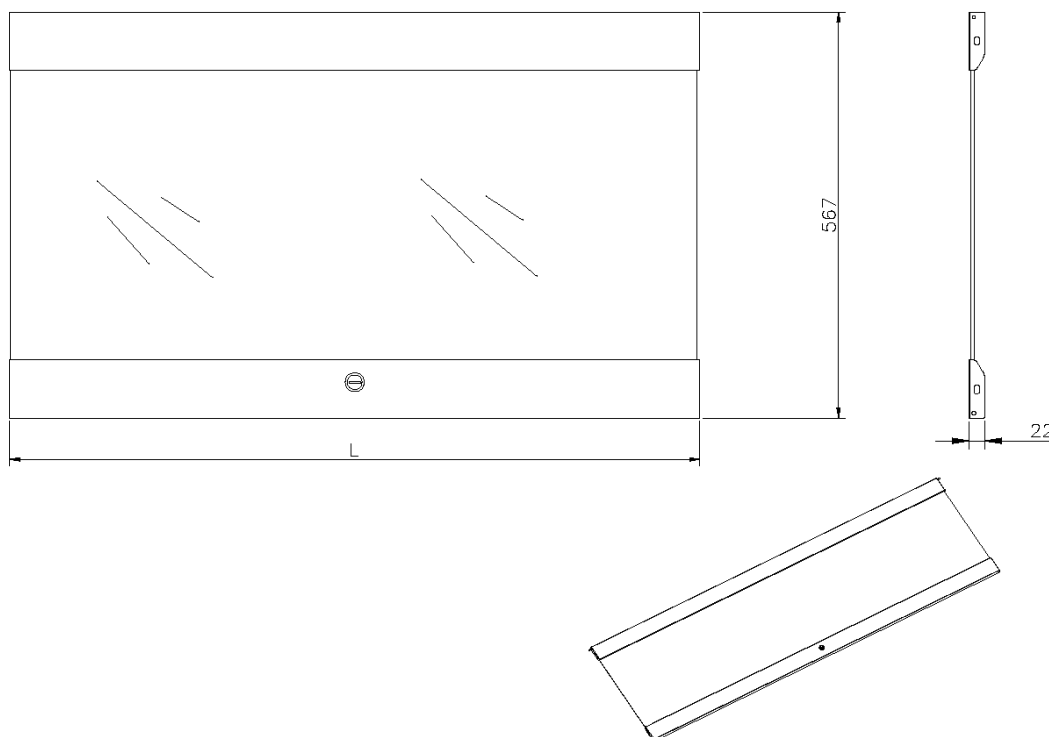

Glass Front Door for 18U Excel Wall Racks Grey

Item Code: WBGFD18

For use with Environ Wall Racks

Available in 6U/9U/12U/15U/18U/21U

Quick and easy to fit

Lockable

25 Year system warranty

Product Overview

Glass doors for Environ Wall Racks.

Product Specifications

Feature	Values
Model	Lock door
Height	18U
Material	Glass
Colour	Grey White
IP-rating	None

Item Code: WBGFD18

Product drawing

Part Number Table

Part Number	Description
WBGFD12	Glass Front Door for 12U Excel Wall Racks Grey
WBGFD12-BK	Glass Front Door for 12U Excel Wall Racks Black
WBGFD15	Glass Front Door for 15U Excel Wall Racks Grey
WBGFD15-BK	Glass Front Door for 15U Excel Wall Racks Black
WBGFD18	Glass Front Door for 18U Excel Wall Racks Grey
WBGFD18-BK	Glass Front Door for 18U Excel Wall Racks Black
WBGFD21	Glass Front Door for 21U Excel Wall Racks Grey
WBGFD21-BK	Glass Front Door for 21U Excel Wall Racks Black
WBGFD6	Glass Front Door for 6U Excel Wall Racks Grey
WBGFD6-BK	Glass Front Door for 6U Excel Wall Racks Black
WBGFD9	Glass Front Door for 9U Excel Wall Racks Grey
WBGFD9-BK	Glass Front Door for 9U Excel Wall Racks Black