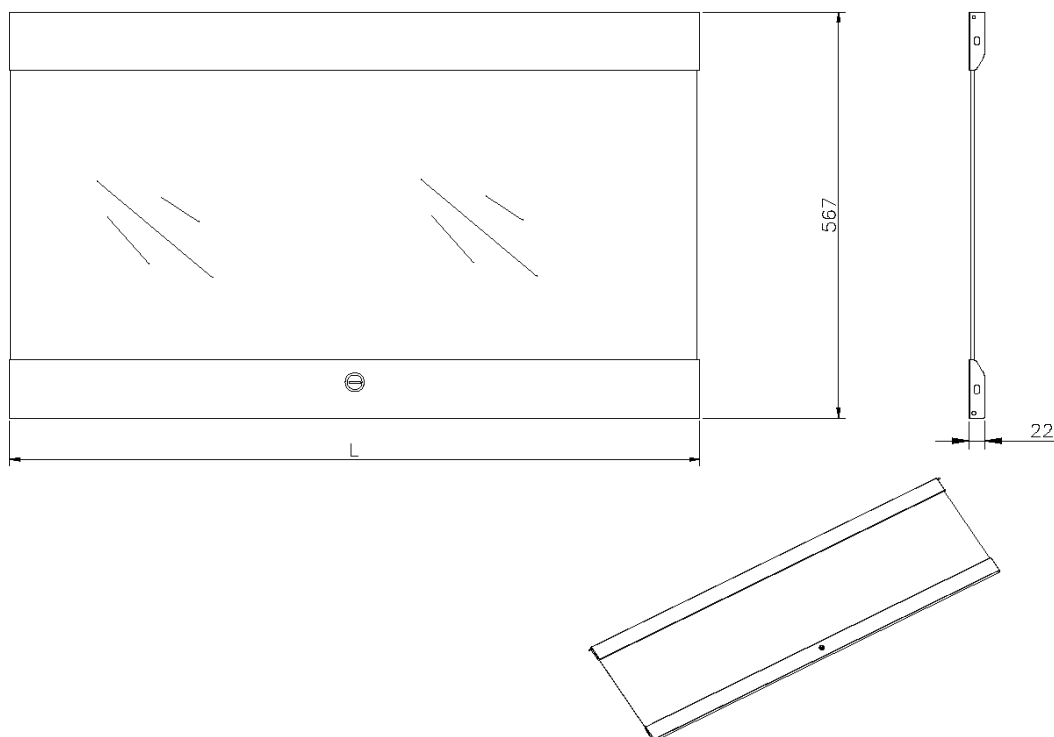

## Product Specifications

Feature	Values
Model	Lock door
Height	18U
Material	Glass
Colour	Black
IP-rating	None

## Product drawing