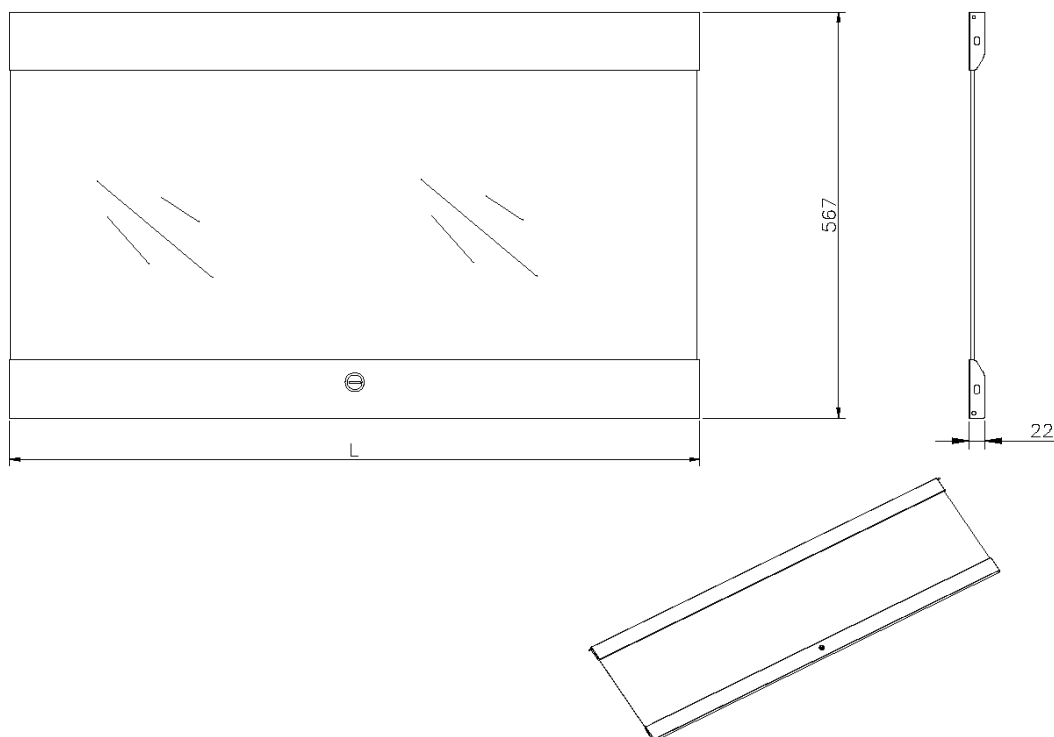

Glass Front Door for 18U Excel Wall Racks Black

Item Code: WBGFD18-BK

Product drawing

Part Number Table

Part Number	Description
WBGFD12	Glass Front Door for 12U Excel Wall Racks Grey
WBGFD12-BK	Glass Front Door for 12U Excel Wall Racks Black
WBGFD15	Glass Front Door for 15U Excel Wall Racks Grey
WBGFD15-BK	Glass Front Door for 15U Excel Wall Racks Black
WBGFD18	Glass Front Door for 18U Excel Wall Racks Grey
WBGFD18-BK	Glass Front Door for 18U Excel Wall Racks Black
WBGFD21	Glass Front Door for 21U Excel Wall Racks Grey
WBGFD21-BK	Glass Front Door for 21U Excel Wall Racks Black
WBGFD6	Glass Front Door for 6U Excel Wall Racks Grey
WBGFD6-BK	Glass Front Door for 6U Excel Wall Racks Black
WBGFD9	Glass Front Door for 9U Excel Wall Racks Grey
WBGFD9-BK	Glass Front Door for 9U Excel Wall Racks Black