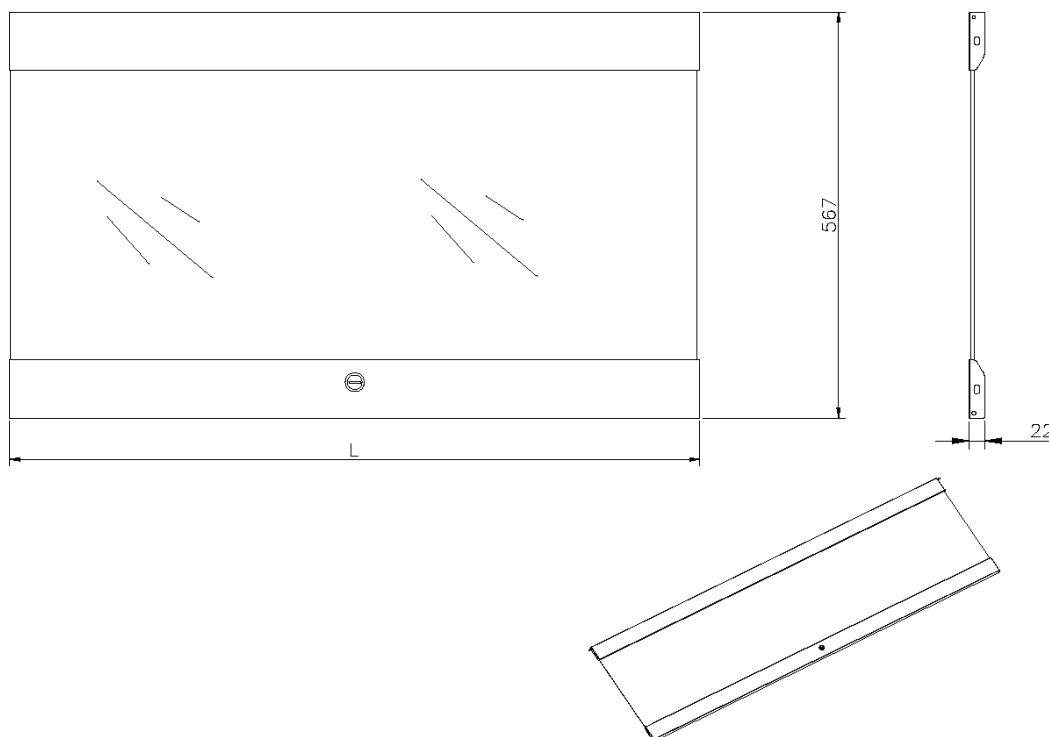

Glass Front Door for 18U Environ Wall Racks Black

Item Code: WBGFD18-BK

✕ For use with Environ Wall Racks

✕ Available in 6U/9U/12U/15U/18U/21U

✕ Quick and easy to fit

✕ Lockable

✕ 25 Year system warranty

Product Overview

Glass doors for Environ Wall Racks.

Product Specifications

| Feature | Values |
|-----------|-----------|
| Model | Lock door |
| Height | 18U |
| Material | Glass |
| Colour | Black |
| IP-rating | None |