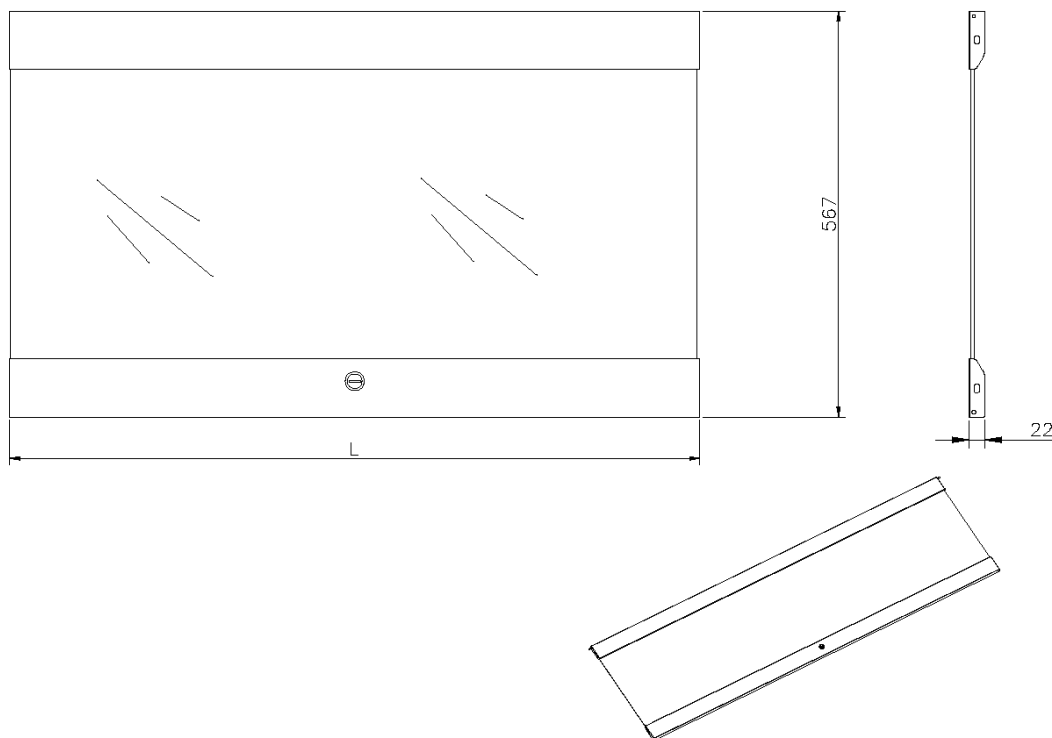

Product Overview

Glass doors for Environ Wall Racks.

Product Specifications

Feature	Values
Model	Lock door

Glass Front Door for 18U Excel Wall Racks Black

Part Code: WBGFD18-BK

sales@excel-networking.com
excel-networking.com

Height	18U
Material	Glass
Colour	Black
IP-rating	None

Product drawing

Part Code Table

Part Code	Description
WBGFD12	Glass Front Door for 12U Excel Wall Racks Grey
WBGFD12-BK	Glass Front Door for 12U Excel Wall Racks Black