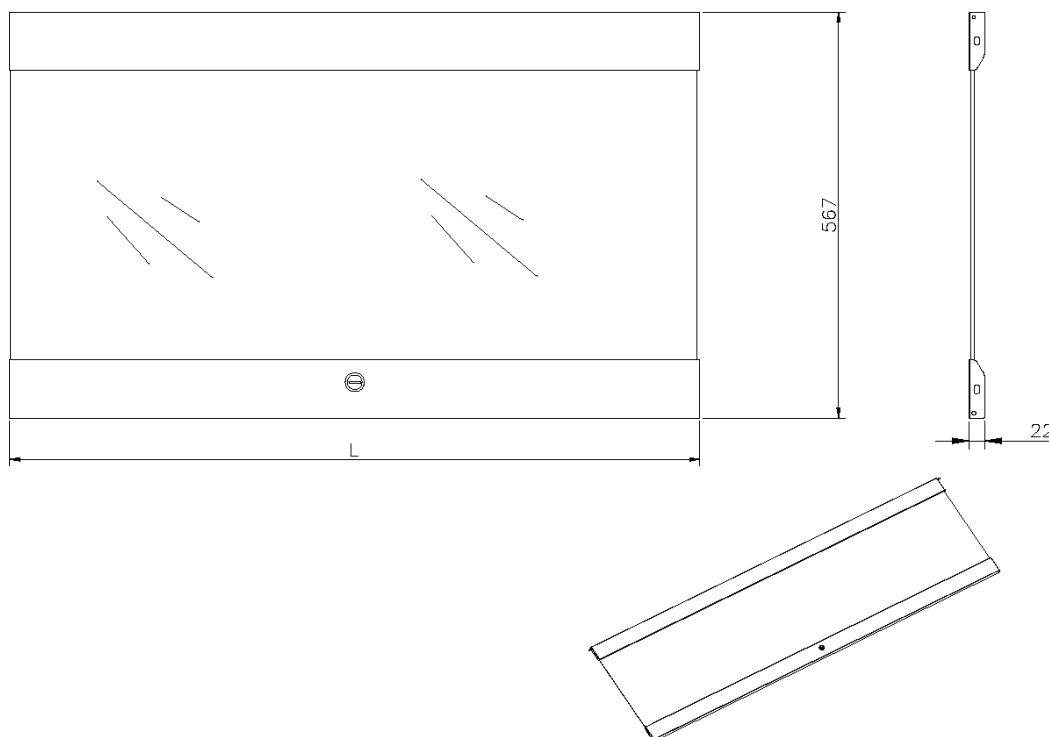

Glass Front Door for 18U Environ Wall Racks Black

Item Code: WBGFD18-BK

✕ For use with Environ Wall Racks

✕ Available in 6U/9U/12U/15U/18U/21U

✕ Quick and easy to fit

✕ Lockable

✕ 25 Year system warranty

Product Overview

Glass doors for Environ Wall Racks.

Product Specifications

Feature	Values
Model	Lock door
Height	18U
Material	Glass
Colour	Black
IP-rating	None

Item Code: WBGFD18-BK

Product drawing

Part Number Table

Part Number	Description
WBGFD12	Glass Front Door for 12U Environ Wall Racks Grey
WBGFD12-BK	Glass Front Door for 12U Environ Wall Racks Black
WBGFD15	Glass Front Door for 15U Environ Wall Racks Grey
WBGFD15-BK	Glass Front Door for 15U Environ Wall Racks Black
WBGFD18	Glass Front Door for 18U Environ Wall Racks Grey
WBGFD18-BK	Glass Front Door for 18U Environ Wall Racks Black
WBGFD21	Glass Front Door for 21U Environ Wall Racks Grey
WBGFD21-BK	Glass Front Door for 21U Environ Wall Racks Black
WBGFD6	Glass Front Door for 6U Environ Wall Racks Grey
WBGFD6-BK	Glass Front Door for 6U Environ Wall Racks Black
WBGFD9	Glass Front Door for 9U Environ Wall Racks Grey
WBGFD9-BK	Glass Front Door for 9U Environ Wall Racks Black