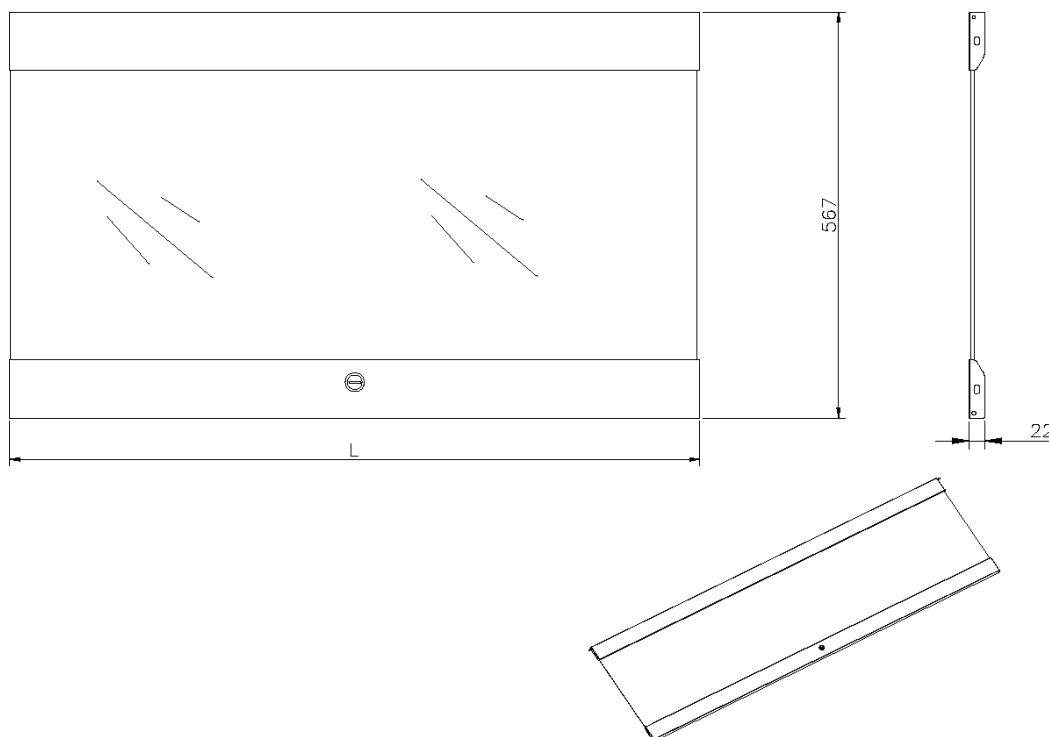

Glass Front Door for 21U Excel Wall Racks Grey

Item Code: WBGFD21

✕ For use with Environ Wall Racks

✕ Available in 6U/9U/12U/15U/18U/21U

✕ Quick and easy to fit

✕ Lockable

✕ 25 Year system warranty

Product Overview

Glass doors for Environ Wall Racks.

Product Specifications

Feature	Values
Model	Lock door
Height	21U
Material	Glass
Colour	Grey White
IP-rating	None

Item Code: WBGFD21

Product drawing

Part Number Table

Part Number	Description
WBGFD12	Glass Front Door for 12U Excel Wall Racks Grey
WBGFD12-BK	Glass Front Door for 12U Excel Wall Racks Black
WBGFD15	Glass Front Door for 15U Excel Wall Racks Grey
WBGFD15-BK	Glass Front Door for 15U Excel Wall Racks Black
WBGFD18	Glass Front Door for 18U Excel Wall Racks Grey
WBGFD18-BK	Glass Front Door for 18U Excel Wall Racks Black
WBGFD21	Glass Front Door for 21U Excel Wall Racks Grey
WBGFD21-BK	Glass Front Door for 21U Excel Wall Racks Black
WBGFD6	Glass Front Door for 6U Excel Wall Racks Grey
WBGFD6-BK	Glass Front Door for 6U Excel Wall Racks Black
WBGFD9	Glass Front Door for 9U Excel Wall Racks Grey
WBGFD9-BK	Glass Front Door for 9U Excel Wall Racks Black