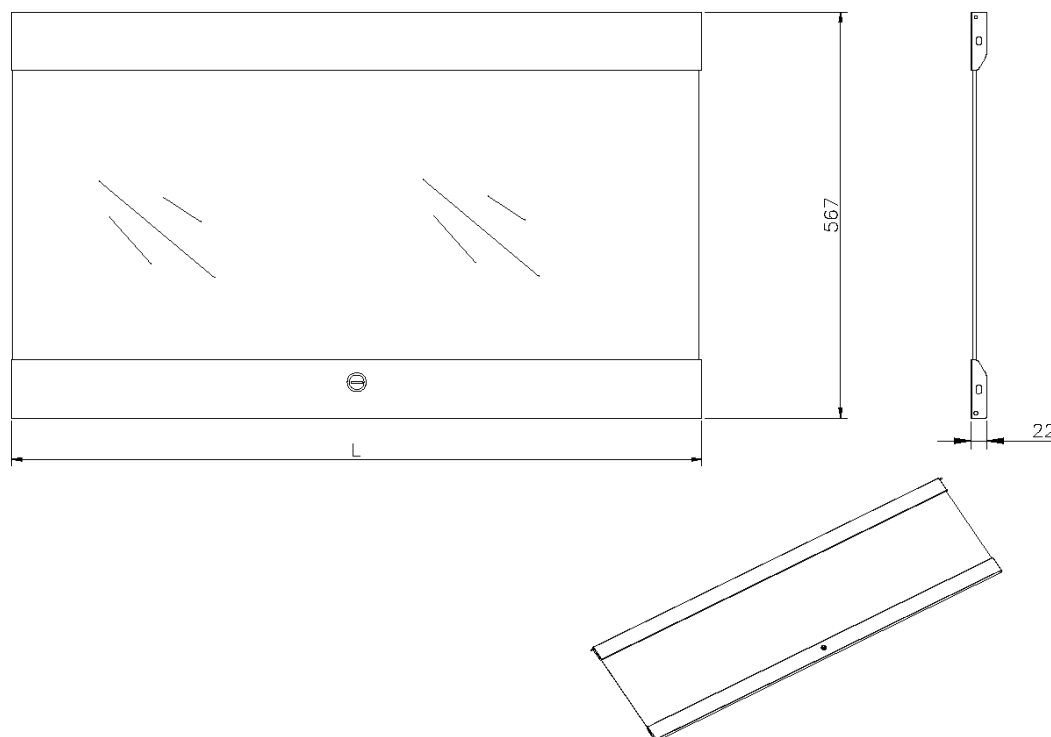

For use with Environ Wall Racks

Available in 6U/9U/12U/15U/18U/21U

Quick and easy to fit

Lockable

25 Year system warranty

Product Overview

Glass doors for Environ Wall Racks.

Product Specifications

Feature	Values
Model	Lock door
Height	21U
Material	Glass
Colour	Grey White
IP-rating	None

Product drawing

Part Number Table

Part Number	Description
WBGFD12	Glass Front Door for 12U Excel Wall Racks Grey
WBGFD12-BK	Glass Front Door for 12U Excel Wall Racks Black
WBGFD15	Glass Front Door for 15U Excel Wall Racks Grey
WBGFD15-BK	Glass Front Door for 15U Excel Wall Racks Black
WBGFD18	Glass Front Door for 18U Excel Wall Racks Grey
WBGFD18-BK	Glass Front Door for 18U Excel Wall Racks Black
WBGFD21	Glass Front Door for 21U Excel Wall Racks Grey
WBGFD21-BK	Glass Front Door for 21U Excel Wall Racks Black
WBGFD6	Glass Front Door for 6U Excel Wall Racks Grey
WBGFD6-BK	Glass Front Door for 6U Excel Wall Racks Black
WBGFD9	Glass Front Door for 9U Excel Wall Racks Grey
WBGFD9-BK	Glass Front Door for 9U Excel Wall Racks Black