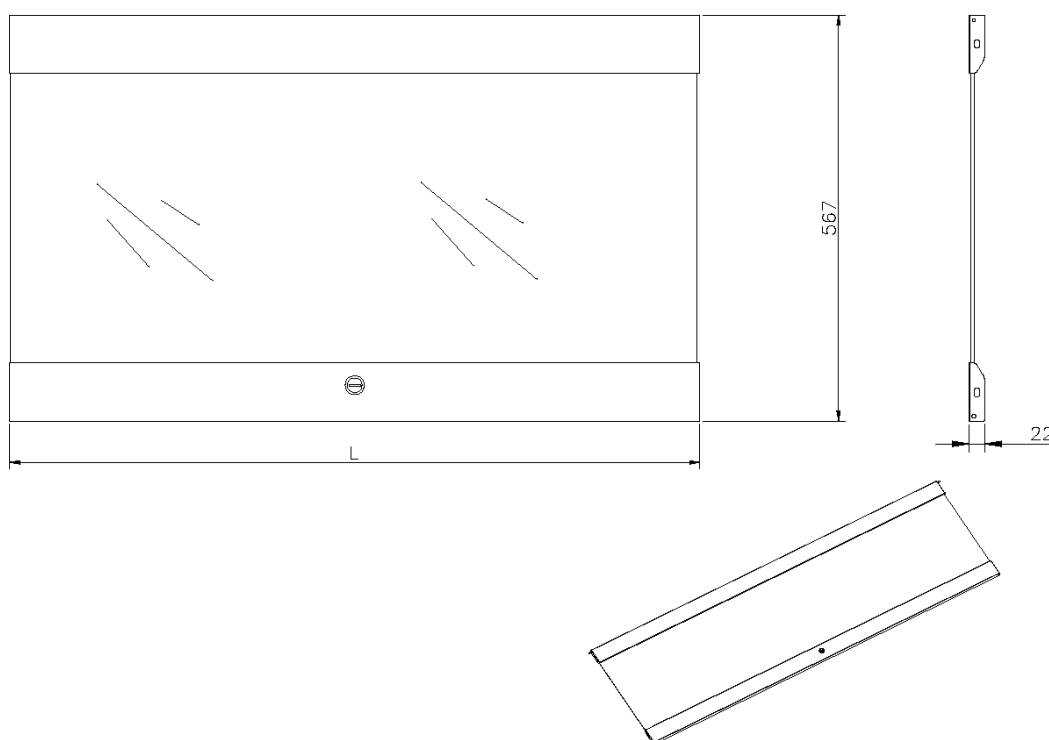

sales@excel-networking.com
excel-networking.com

| | |
|-----------|------------|
| Height | 21U |
| Material | Glass |
| Colour | Grey White |
| IP-rating | None |

Product drawing

Part Code Table

| Part Code | Description |
|------------|---|
| WBGFD12 | Glass Front Door for 12U Excel Wall Racks Grey |
| WBGFD12-BK | Glass Front Door for 12U Excel Wall Racks Black |