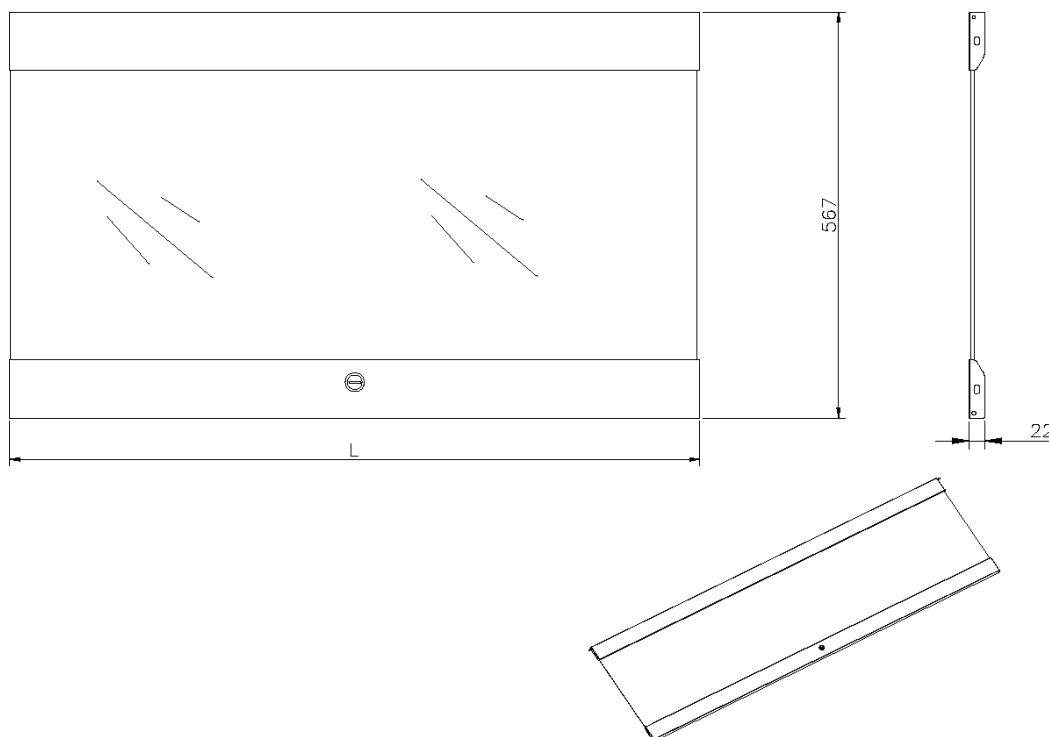

Item Code: WBGFD21

✕ For use with Environ Wall Racks

✕ Available in 6U/9U/12U/15U/18U/21U

✕ Quick and easy to fit

✕ Lockable

✕ 25 Year system warranty

Product Overview

Glass doors for Environ Wall Racks.

Product Specifications

Feature	Values
Model	Lock door
Height	21U
Material	Glass
Colour	Grey White
IP-rating	None

Item Code: WBGFD21

Product drawing

Part Number Table

Part Number	Description
WBGFD12	Glass Front Door for 12U Environ Wall Racks Grey
WBGFD12-BK	Glass Front Door for 12U Environ Wall Racks Black
WBGFD15	Glass Front Door for 15U Environ Wall Racks Grey
WBGFD15-BK	Glass Front Door for 15U Environ Wall Racks Black
WBGFD18	Glass Front Door for 18U Environ Wall Racks Grey
WBGFD18-BK	Glass Front Door for 18U Environ Wall Racks Black
WBGFD21	Glass Front Door for 21U Environ Wall Racks Grey
WBGFD21-BK	Glass Front Door for 21U Environ Wall Racks Black
WBGFD6	Glass Front Door for 6U Environ Wall Racks Grey
WBGFD6-BK	Glass Front Door for 6U Environ Wall Racks Black
WBGFD9	Glass Front Door for 9U Environ Wall Racks Grey
WBGFD9-BK	Glass Front Door for 9U Environ Wall Racks Black