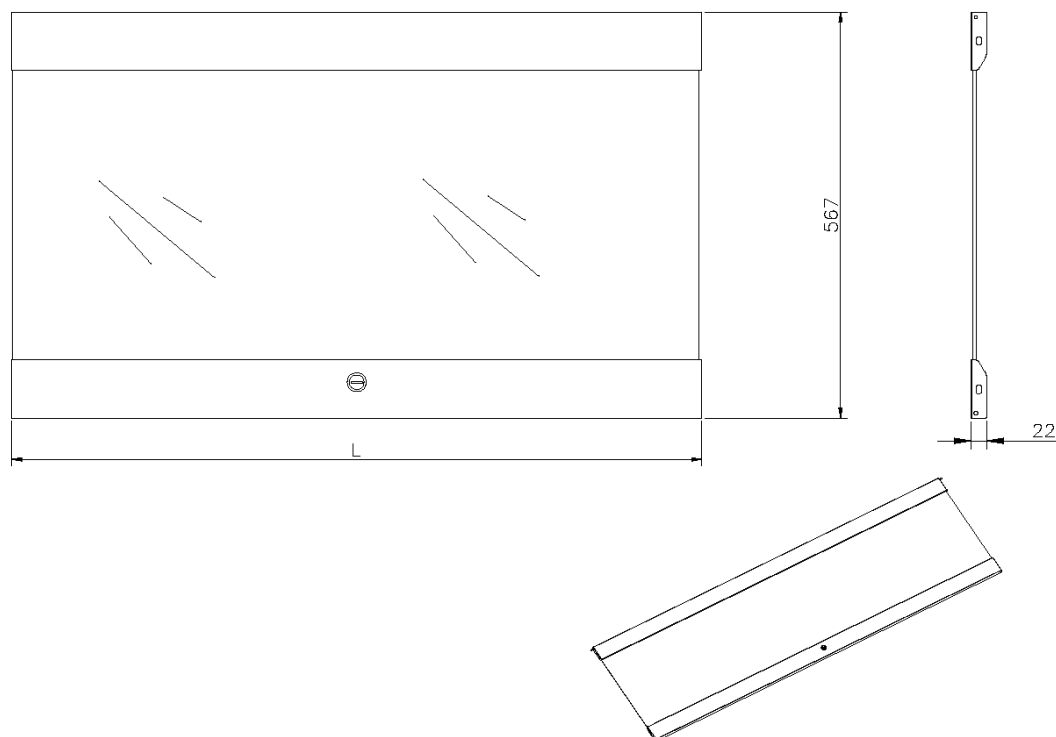

Glass Front Door for 21U Excel Wall Racks Black

Item Code: WBGFD21-BK

Product drawing

Part Number Table

Part Number	Description
WBGFD12	Glass Front Door for 12U Excel Wall Racks Grey
WBGFD12-BK	Glass Front Door for 12U Excel Wall Racks Black
WBGFD15	Glass Front Door for 15U Excel Wall Racks Grey
WBGFD15-BK	Glass Front Door for 15U Excel Wall Racks Black
WBGFD18	Glass Front Door for 18U Excel Wall Racks Grey
WBGFD18-BK	Glass Front Door for 18U Excel Wall Racks Black
WBGFD21	Glass Front Door for 21U Excel Wall Racks Grey
WBGFD21-BK	Glass Front Door for 21U Excel Wall Racks Black
WBGFD6	Glass Front Door for 6U Excel Wall Racks Grey
WBGFD6-BK	Glass Front Door for 6U Excel Wall Racks Black
WBGFD9	Glass Front Door for 9U Excel Wall Racks Grey
WBGFD9-BK	Glass Front Door for 9U Excel Wall Racks Black