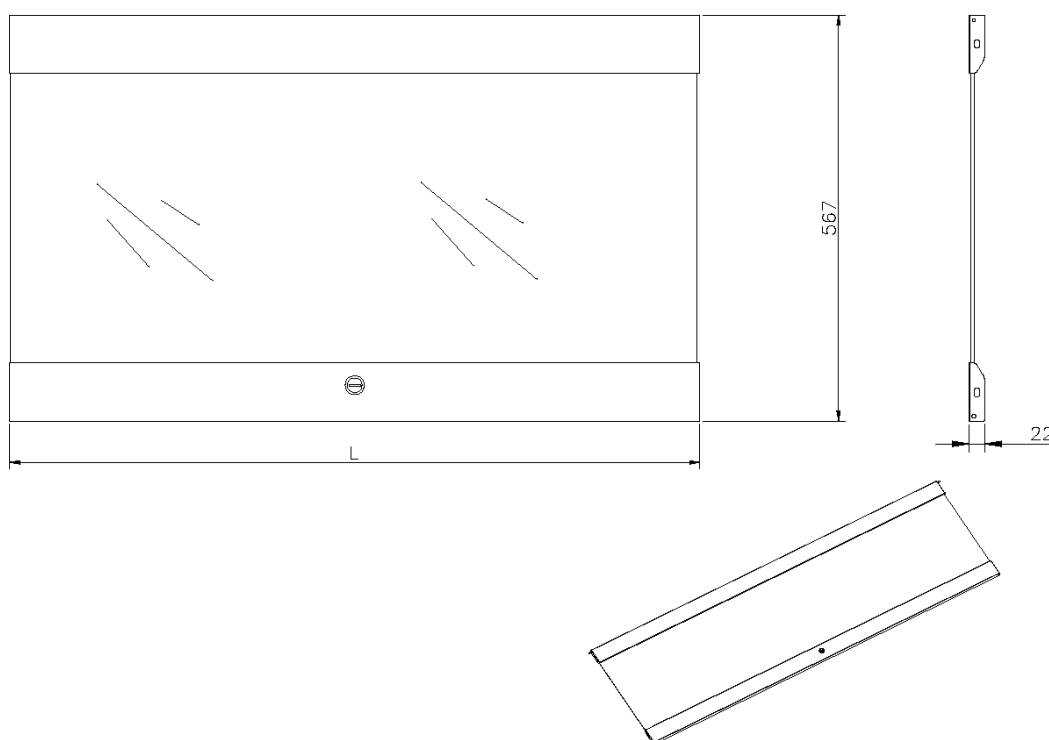

Height	21U
Material	Glass
Colour	Black
IP-rating	None

Product drawing

Part Code Table

Part Code	Description
WBGFD12	Glass Front Door for 12U Excel Wall Racks Grey
WBGFD12-BK	Glass Front Door for 12U Excel Wall Racks Black