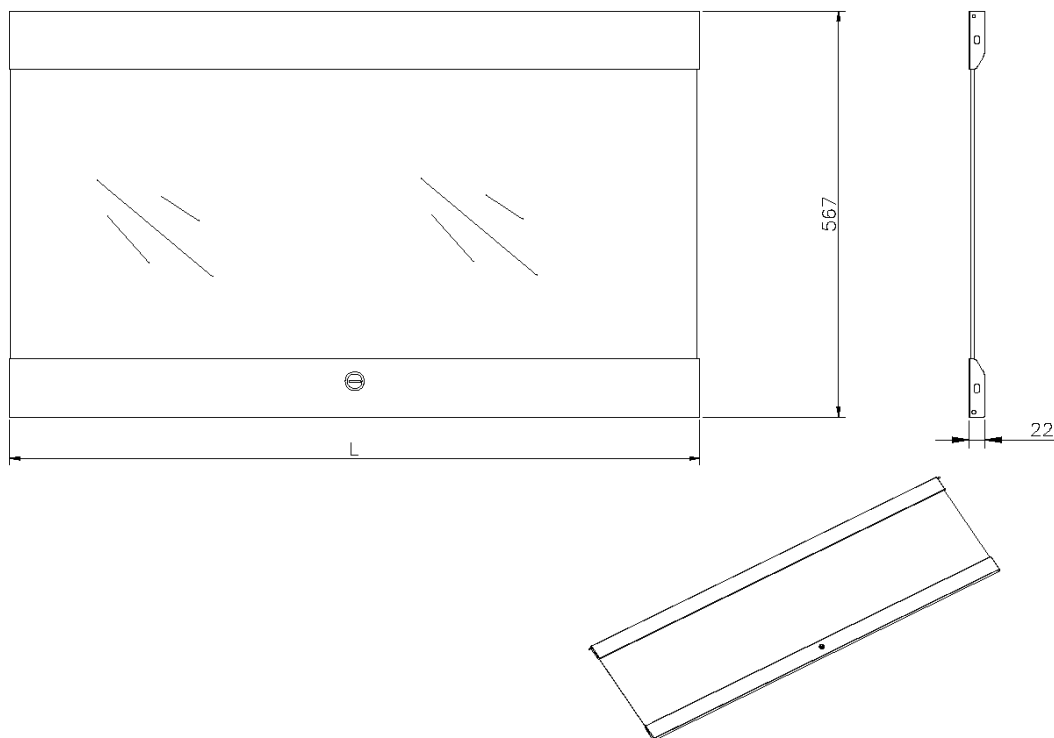

Height	21U
Material	Glass
Colour	Black
IP-rating	None

Product drawing

Part Code Table

Part Code	Description
WBGFD12	Glass Front Door for 12U Excel Wall Racks Grey
WBGFD12-BK	Glass Front Door for 12U Excel Wall Racks Black