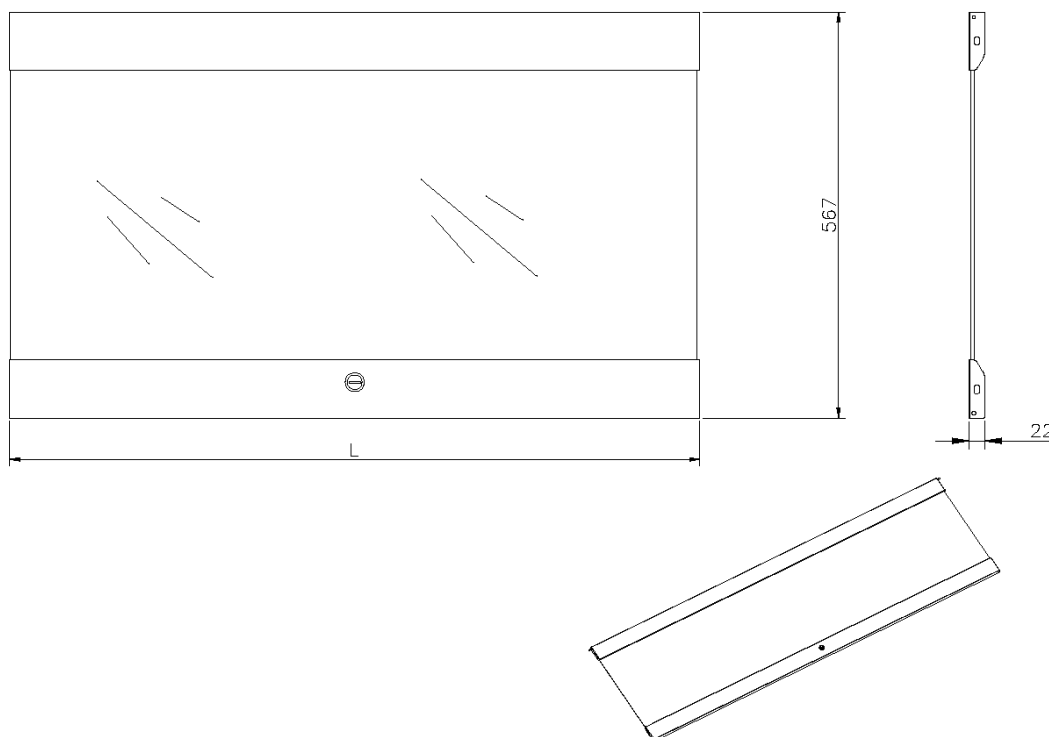

## Product Specifications

Feature	Values
Model	Lock door
Height	21U
Material	Glass
Colour	Black
IP-rating	None

## Product drawing