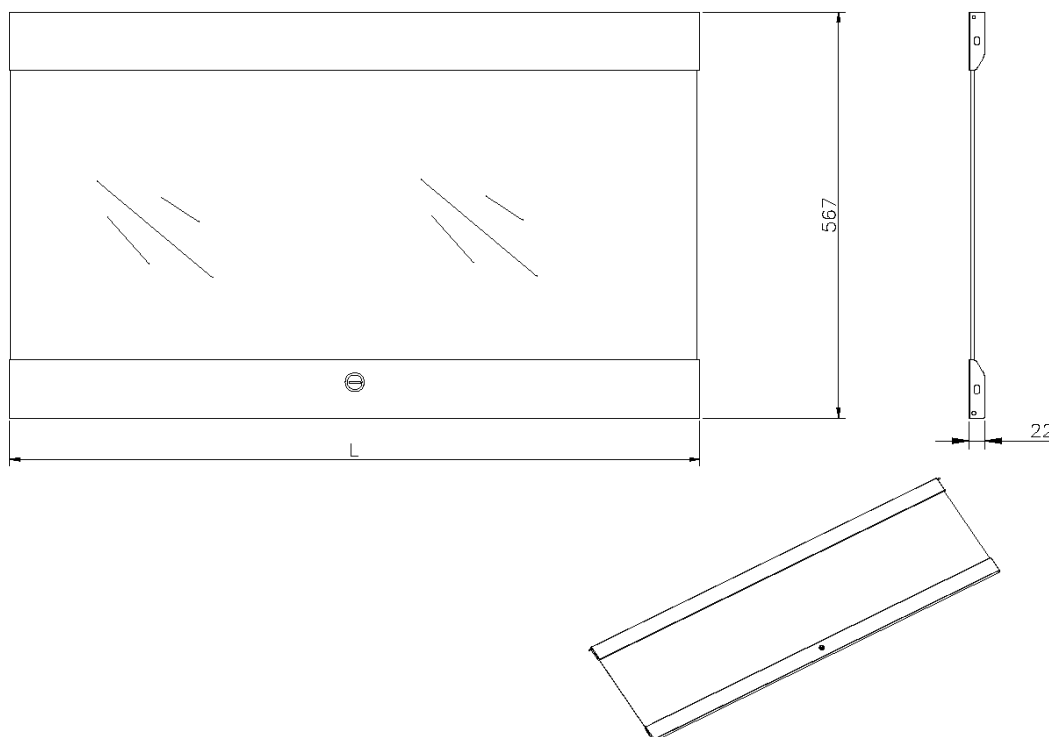

Glass Front Door for 6U Environ Wall Racks Black

Item Code: WBGFD6-BK

Product drawing

Part Number Table

Part Number	Description
WBGFD12	Glass Front Door for 12U Environ Wall Racks Grey
WBGFD12-BK	Glass Front Door for 12U Environ Wall Racks Black
WBGFD15	Glass Front Door for 15U Environ Wall Racks Grey
WBGFD15-BK	Glass Front Door for 15U Environ Wall Racks Black
WBGFD18	Glass Front Door for 18U Environ Wall Racks Grey
WBGFD18-BK	Glass Front Door for 18U Environ Wall Racks Black
WBGFD21	Glass Front Door for 21U Environ Wall Racks Grey
WBGFD21-BK	Glass Front Door for 21U Environ Wall Racks Black
WBGFD6	Glass Front Door for 6U Environ Wall Racks Grey
WBGFD6-BK	Glass Front Door for 6U Environ Wall Racks Black
WBGFD9	Glass Front Door for 9U Environ Wall Racks Grey
WBGFD9-BK	Glass Front Door for 9U Environ Wall Racks Black