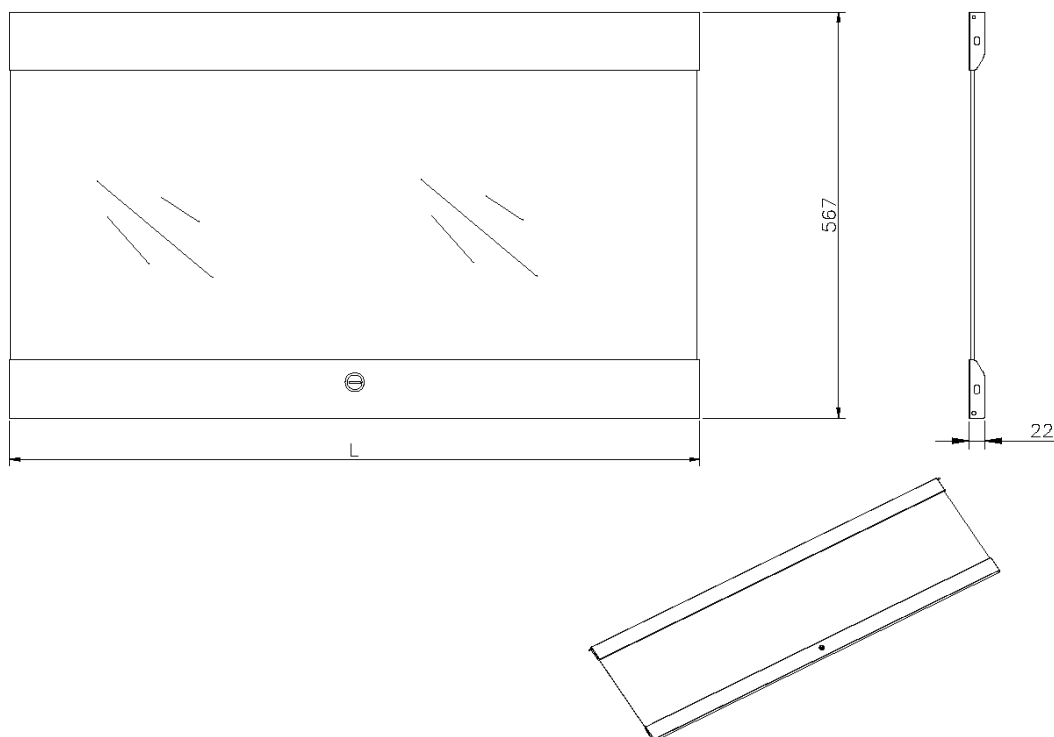

Glass Front Door for 6U Excel Wall Racks Black

Item Code: WBGFD6-BK

Product drawing

Part Number Table

Part Number	Description
WBGFD12	Glass Front Door for 12U Excel Wall Racks Grey
WBGFD12-BK	Glass Front Door for 12U Excel Wall Racks Black
WBGFD15	Glass Front Door for 15U Excel Wall Racks Grey
WBGFD15-BK	Glass Front Door for 15U Excel Wall Racks Black
WBGFD18	Glass Front Door for 18U Excel Wall Racks Grey
WBGFD18-BK	Glass Front Door for 18U Excel Wall Racks Black
WBGFD21	Glass Front Door for 21U Excel Wall Racks Grey
WBGFD21-BK	Glass Front Door for 21U Excel Wall Racks Black
WBGFD6	Glass Front Door for 6U Excel Wall Racks Grey
WBGFD6-BK	Glass Front Door for 6U Excel Wall Racks Black
WBGFD9	Glass Front Door for 9U Excel Wall Racks Grey
WBGFD9-BK	Glass Front Door for 9U Excel Wall Racks Black