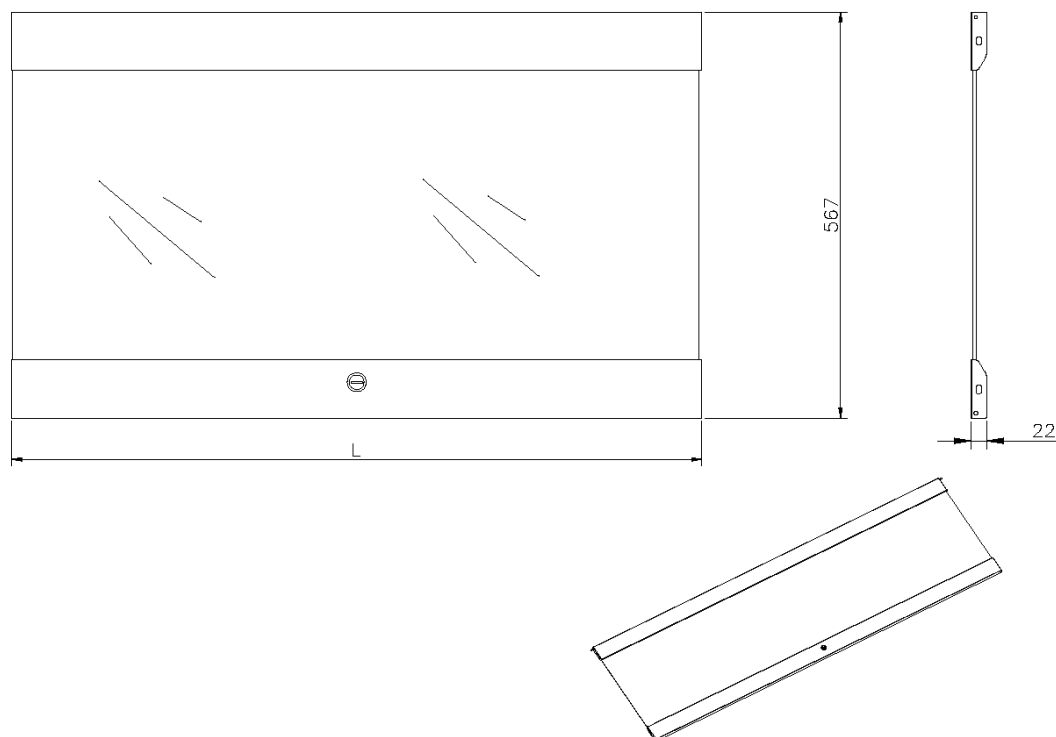

Glass Front Door for 6U Excel Wall Racks Black

Item Code: WBGFD6-BK

Product drawing

Part Number Table

Part Number	Description
WBGFD12	Glass Front Door for 12U Excel Wall Racks Grey
WBGFD12-BK	Glass Front Door for 12U Excel Wall Racks Black
WBGFD15	Glass Front Door for 15U Excel Wall Racks Grey
WBGFD15-BK	Glass Front Door for 15U Excel Wall Racks Black
WBGFD18	Glass Front Door for 18U Excel Wall Racks Grey
WBGFD18-BK	Glass Front Door for 18U Excel Wall Racks Black
WBGFD21	Glass Front Door for 21U Excel Wall Racks Grey
WBGFD21-BK	Glass Front Door for 21U Excel Wall Racks Black
WBGFD6	Glass Front Door for 6U Excel Wall Racks Grey
WBGFD6-BK	Glass Front Door for 6U Excel Wall Racks Black
WBGFD9	Glass Front Door for 9U Excel Wall Racks Grey
WBGFD9-BK	Glass Front Door for 9U Excel Wall Racks Black