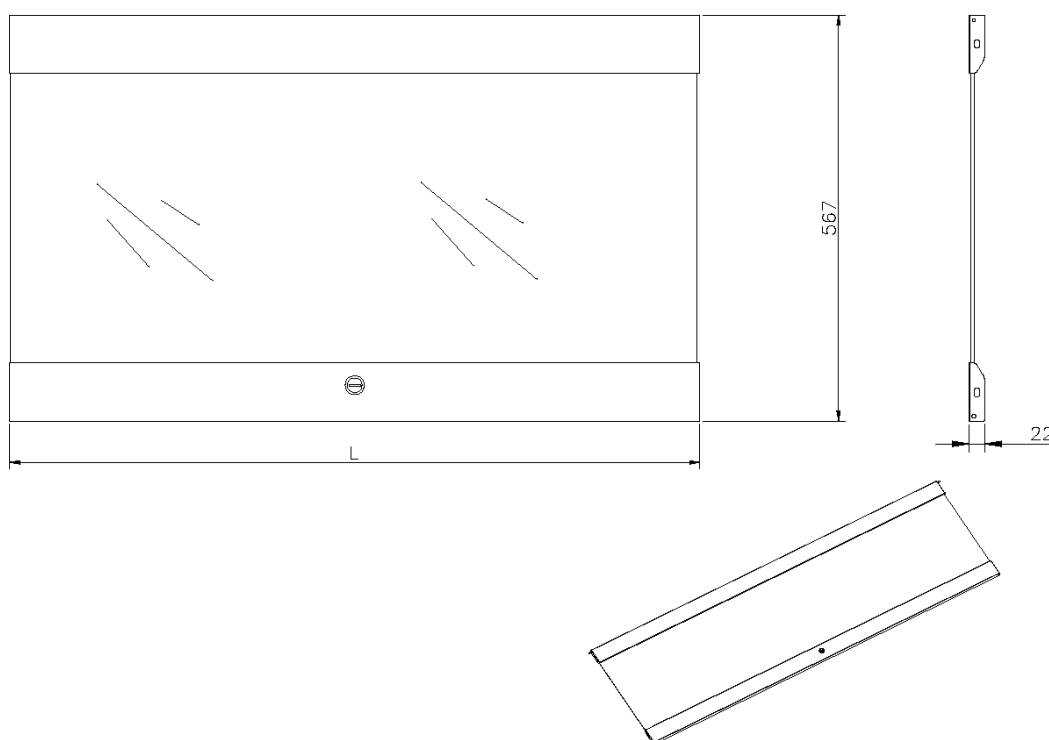

Height	6U
Material	Glass
Colour	Black
IP-rating	None

Product drawing

Part Code Table

Part Code	Description
WBGFD12	Glass Front Door for 12U Excel Wall Racks Grey
WBGFD12-BK	Glass Front Door for 12U Excel Wall Racks Black