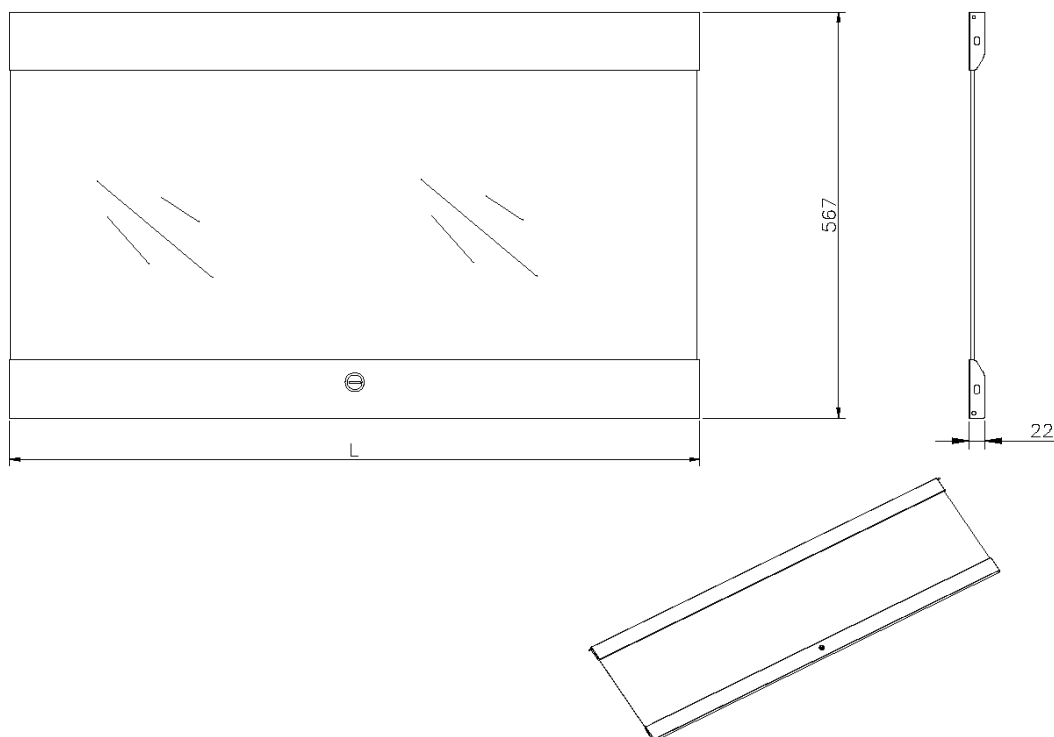

Glass Front Door for 9U Excel Wall Racks Black

Item Code: WBGFD9-BK

Product drawing

Part Number Table

Part Number	Description
WBGFD12	Glass Front Door for 12U Excel Wall Racks Grey
WBGFD12-BK	Glass Front Door for 12U Excel Wall Racks Black
WBGFD15	Glass Front Door for 15U Excel Wall Racks Grey
WBGFD15-BK	Glass Front Door for 15U Excel Wall Racks Black
WBGFD18	Glass Front Door for 18U Excel Wall Racks Grey
WBGFD18-BK	Glass Front Door for 18U Excel Wall Racks Black
WBGFD21	Glass Front Door for 21U Excel Wall Racks Grey
WBGFD21-BK	Glass Front Door for 21U Excel Wall Racks Black
WBGFD6	Glass Front Door for 6U Excel Wall Racks Grey
WBGFD6-BK	Glass Front Door for 6U Excel Wall Racks Black
WBGFD9	Glass Front Door for 9U Excel Wall Racks Grey
WBGFD9-BK	Glass Front Door for 9U Excel Wall Racks Black