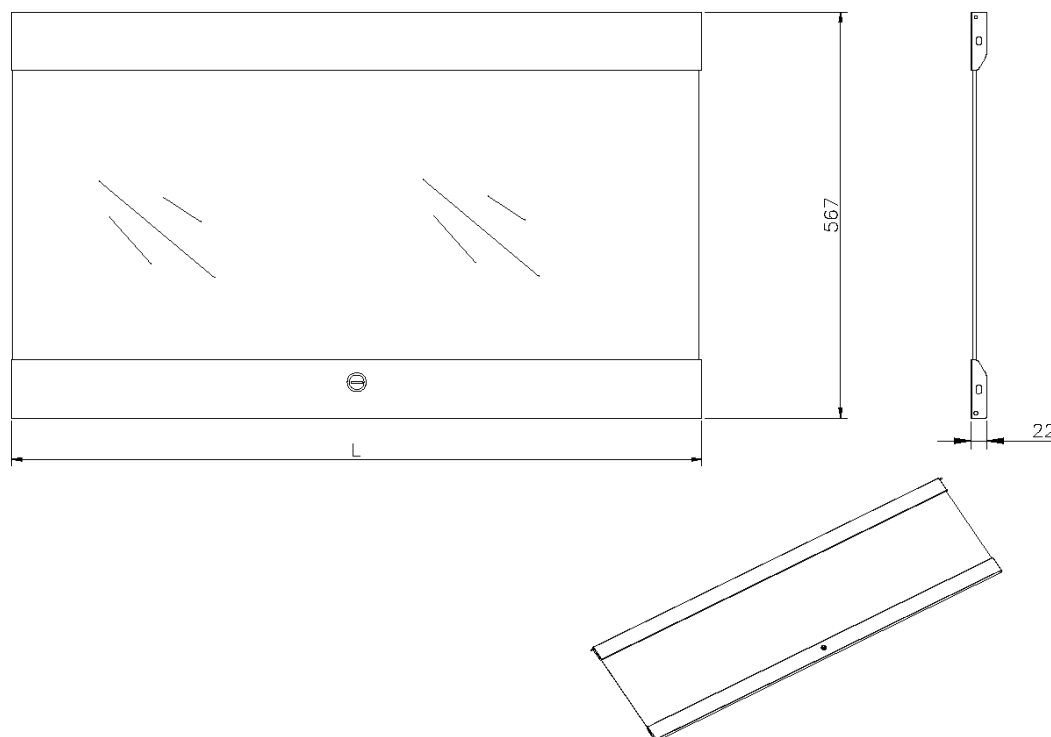

Glass Front Door for 9U Excel Wall Racks Black

Item Code: WBGFD9-BK

Product drawing

Part Number Table

Part Number	Description
WBGFD12	Glass Front Door for 12U Excel Wall Racks Grey
WBGFD12-BK	Glass Front Door for 12U Excel Wall Racks Black
WBGFD15	Glass Front Door for 15U Excel Wall Racks Grey
WBGFD15-BK	Glass Front Door for 15U Excel Wall Racks Black
WBGFD18	Glass Front Door for 18U Excel Wall Racks Grey
WBGFD18-BK	Glass Front Door for 18U Excel Wall Racks Black
WBGFD21	Glass Front Door for 21U Excel Wall Racks Grey
WBGFD21-BK	Glass Front Door for 21U Excel Wall Racks Black
WBGFD6	Glass Front Door for 6U Excel Wall Racks Grey
WBGFD6-BK	Glass Front Door for 6U Excel Wall Racks Black
WBGFD9	Glass Front Door for 9U Excel Wall Racks Grey
WBGFD9-BK	Glass Front Door for 9U Excel Wall Racks Black