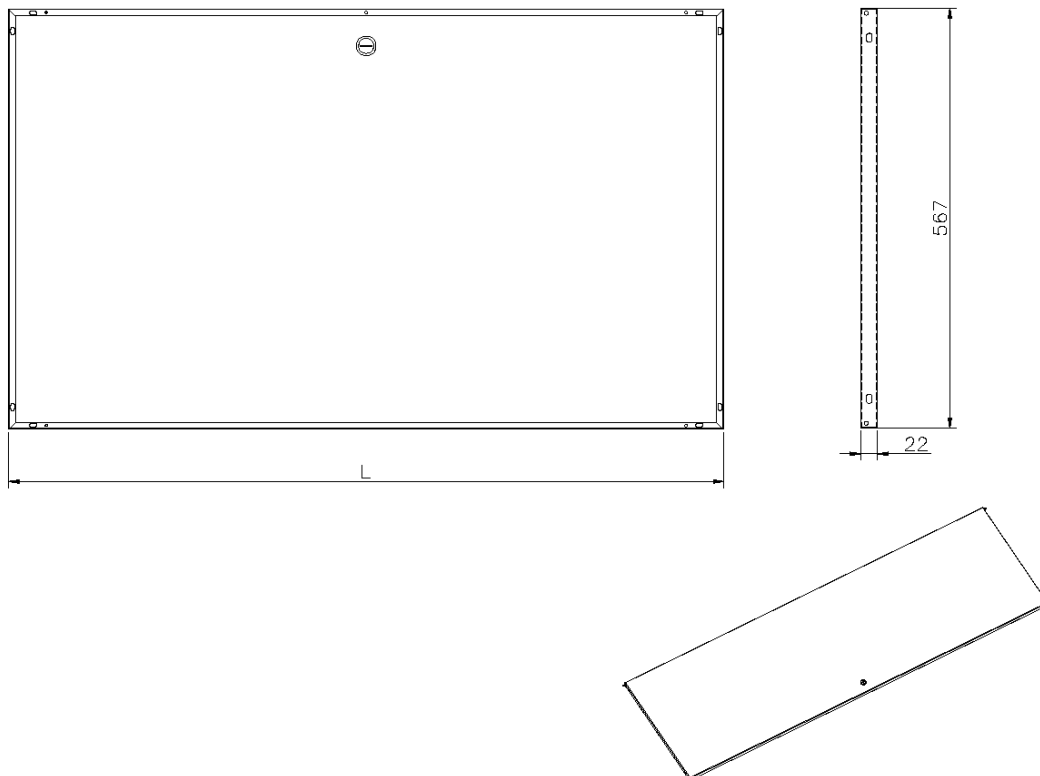

Steel Front Door for 12U Excel Wall Racks Grey

Part Code: WBSFD12

sales@excel-networking.com
excel-networking.com

CIBSE TM65 Embodied Carbon: 24.370 kg CO2e

Main Features

- / For use with Environ Wall Racks
- / Available in 6U/9U/12U/15U/18U/21U
- / Quick and easy to fit
- / Lockable
- / 25 Year system warranty
- / CIBSE TM65 Embodied Carbon: 24.370 kg CO2e

Product Overview

Solid steel doors for Environ Wall Racks.

Product Specifications

Feature	Values
Model	Lock door

Steel Front Door for 12U Excel Wall Racks Grey

Part Code: WBSFD12

sales@excel-networking.com
excel-networking.com

Height	12U
Material	Steel
Type of surface	Powder coated
Colour	Grey White
IP-rating	None

Product drawing

Part Code Table

Part Code	Description
WBSFD12	Steel Front Door for 12U Excel Wall Racks Grey

Steel Front Door for 12U Excel Wall Racks Grey