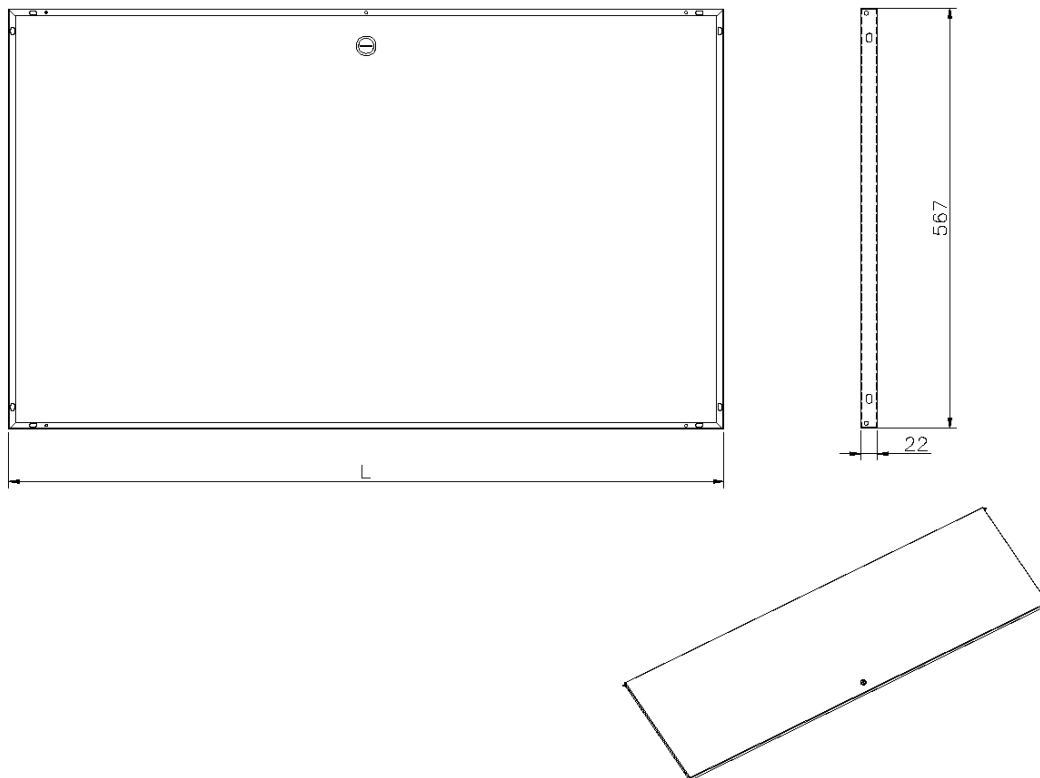

Steel Front Door for 12U Excel Wall Racks Grey

Part Code: WBSFD12

sales@excel-networking.com
excel-networking.com

CIBSE TM65 Embodied Carbon: 24.370 kg CO2e

Main Features

- / For use with Environ Wall Racks
- / Available in 6U/9U/12U/15U/18U/21U
- / Quick and easy to fit
- / Lockable
- / 25 Year system warranty
- / CIBSE TM65 Embodied Carbon: 24.370 kg CO2e

Product Overview

Solid steel doors for Environ Wall Racks.

Product Specifications

Feature	Values
Model	Lock door

Steel Front Door for 12U Excel Wall Racks Grey

Part Code: WBSFD12

sales@excel-networking.com
excel-networking.com

Height	12U
Material	Steel
Type of surface	Powder coated
Colour	Grey White
IP-rating	None

Product drawing

Part Code Table

Part Code	Description
WBSFD12	Steel Front Door for 12U Excel Wall Racks Grey

Steel Front Door for 12U Excel Wall Racks Grey