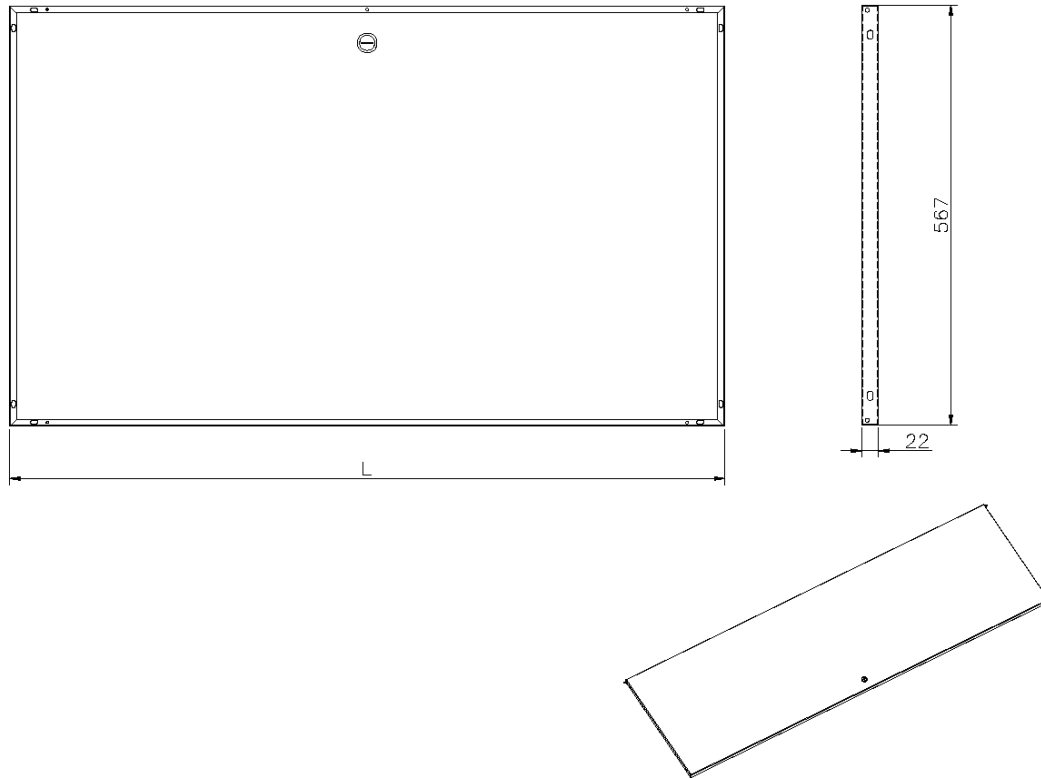

Product drawing

Part Number Table

Part Number	Description
WBSFD12	Steel Front Door for 12U Environ Wall Racks Grey
WBSFD12-BK	Steel Front Door for 12U Environ Wall Racks Black
WBSFD15	Steel Front Door for 15U Environ Wall Racks Grey
WBSFD15-BK	Steel Front Door for 15U Environ Wall Racks Black
WBSFD18	Steel Front Door for 18U Environ Wall Racks Grey
WBSFD18-BK	Excel Steel Front Door for 18U Environ Wall Racks Black
WBSFD21	Steel Front Door for 21U Environ Wall Racks Grey
WBSFD21-BK	Steel Front Door for 21U Environ Wall Racks Black
WBSFD6	Steel Front Door for 6U Environ Wall Racks Grey
WBSFD6-BK	Steel Front Door for 6U Environ Wall Racks Black
WBSFD9	Steel Front Door for 9U Environ Wall Racks Grey