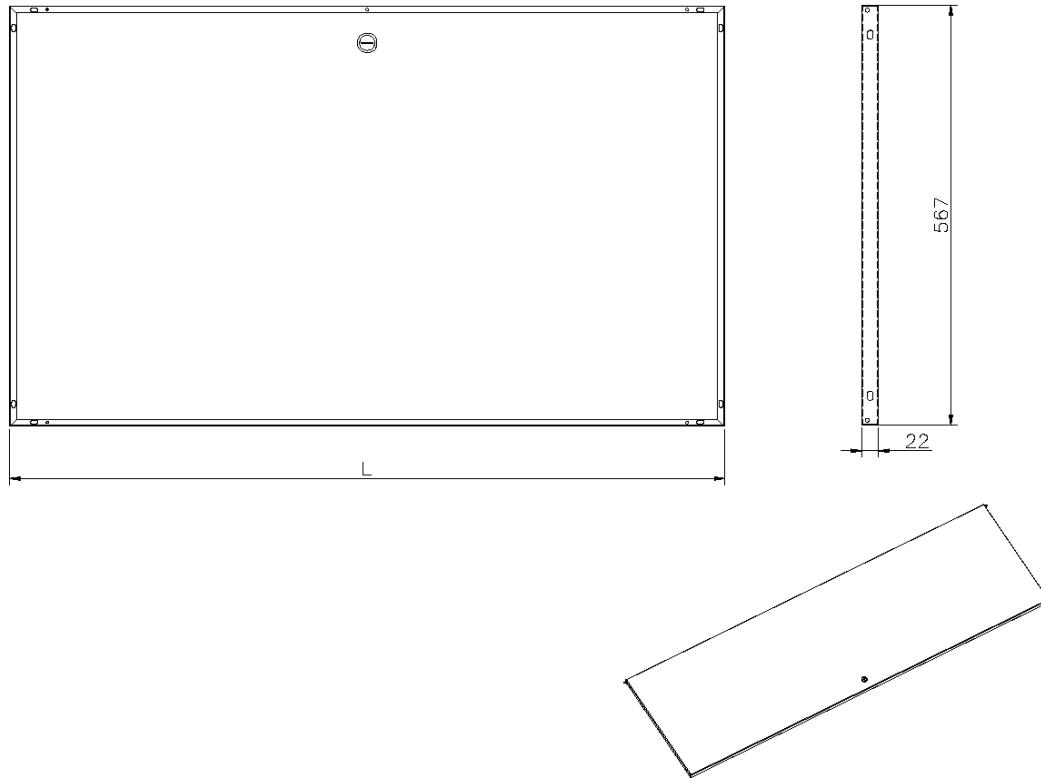

Steel Front Door for 12U Excel Wall Racks Black

Item Code: WBSFD12-BK

excel
without compromise.

For use with Environ Wall Racks

Available in 6U/9U/12U/15U/18U/21U

Quick and easy to fit

Lockable

25 Year system warranty

Product Overview

Solid steel doors for Environ Wall Racks.

Product Specifications

Feature	Values
Model	Lock door
Height	12U
Material	Steel
Type of surface	Powder coated
Colour	Black
IP-rating	None

Product drawing