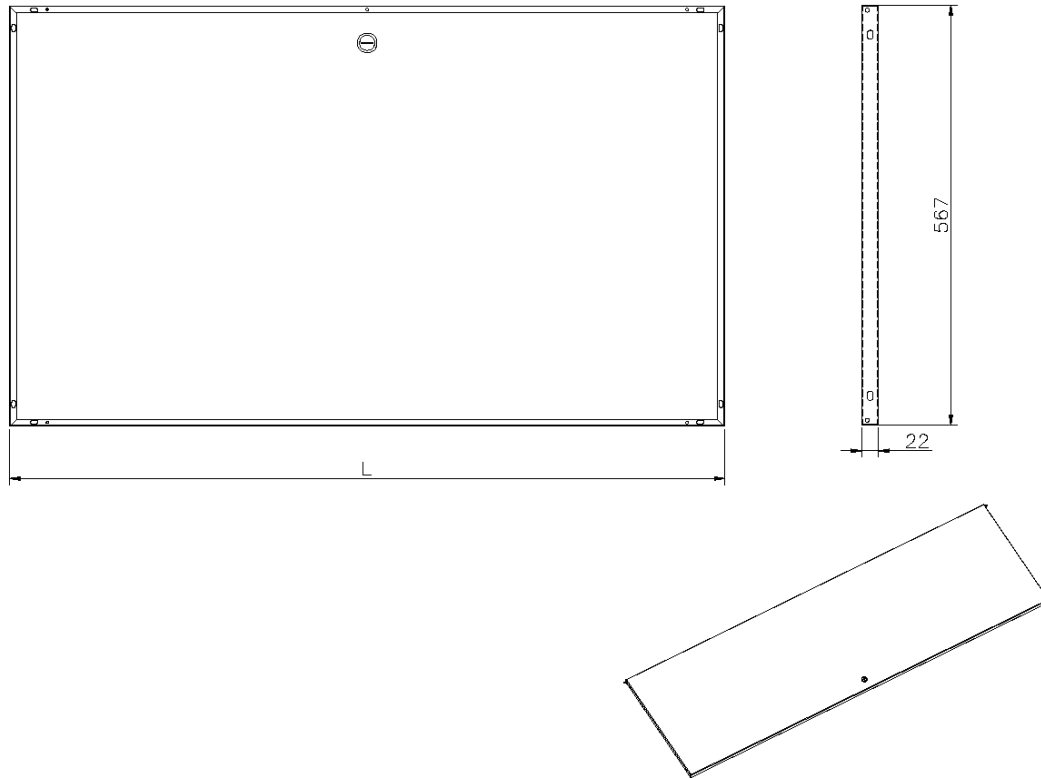

Steel Front Door for 12U Environ Wall Racks Black

Item Code: WBSFD12-BK

excel
without compromise.

✕ For use with Environ Wall Racks

✕ Available in 6U/9U/12U/15U/18U/21U

✕ Quick and easy to fit

✕ Lockable

✕ 25 Year system warranty

Product Overview

Solid steel doors for Environ Wall Racks.

Product Specifications

Feature	Values
Model	Lock door
Height	12U
Material	Steel
Type of surface	Powder coated
Colour	Black
IP-rating	None

Product drawing