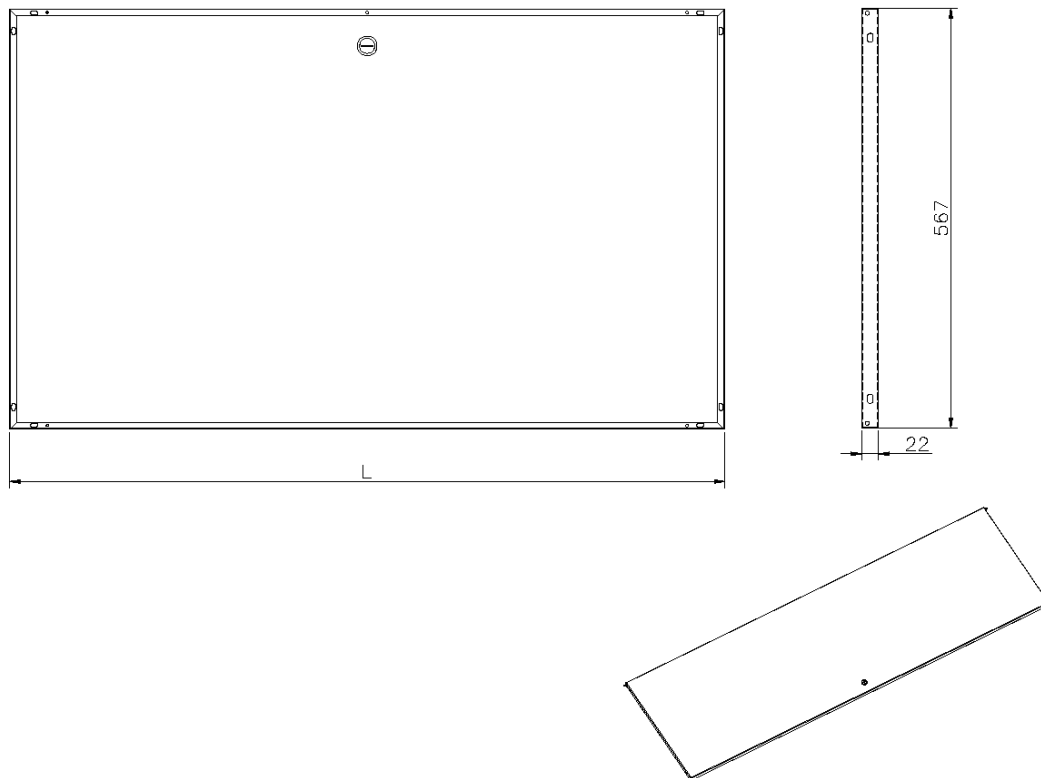

Product Overview

Solid steel doors for Environ Wall Racks.

Product Specifications

Feature	Values
Model	Lock door

Steel Front Door for 12U Excel Wall Racks Black

Part Code: WBSFD12-BK

sales@excel-networking.com
excel-networking.com

Height	12U
Material	Steel
Type of surface	Powder coated
Colour	Black
IP-rating	None

Product drawing

Part Code Table

Part Code	Description
WBSFD12	Steel Front Door for 12U Excel Wall Racks Grey

Steel Front Door for 12U Excel Wall Racks Black