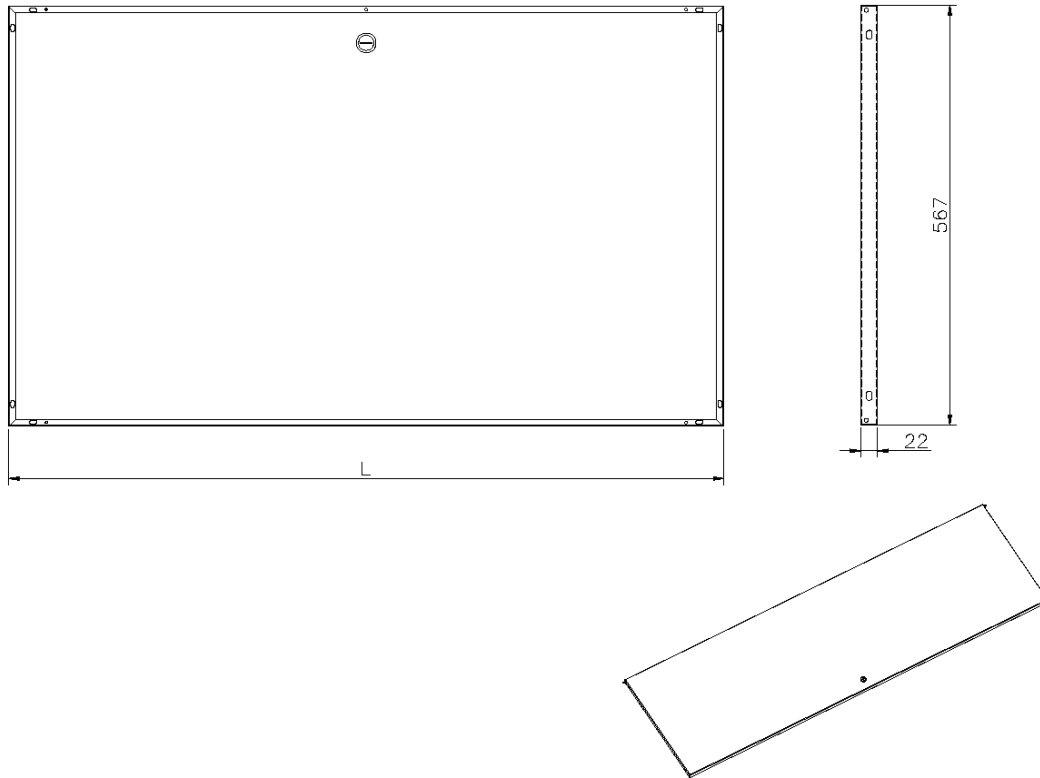

Steel Front Door for 12U Excel Wall Racks Black

Item Code: WBSFD12-BK

excel
without compromise.

✕ For use with Environ Wall Racks

✕ Available in 6U/9U/12U/15U/18U/21U

✕ Quick and easy to fit

✕ Lockable

✕ 25 Year system warranty

Product Overview

Solid steel doors for Environ Wall Racks.

Product Specifications

Feature	Values
Model	Lock door
Height	12U
Material	Steel
Type of surface	Powder coated
Colour	Black
IP-rating	None

Product drawing