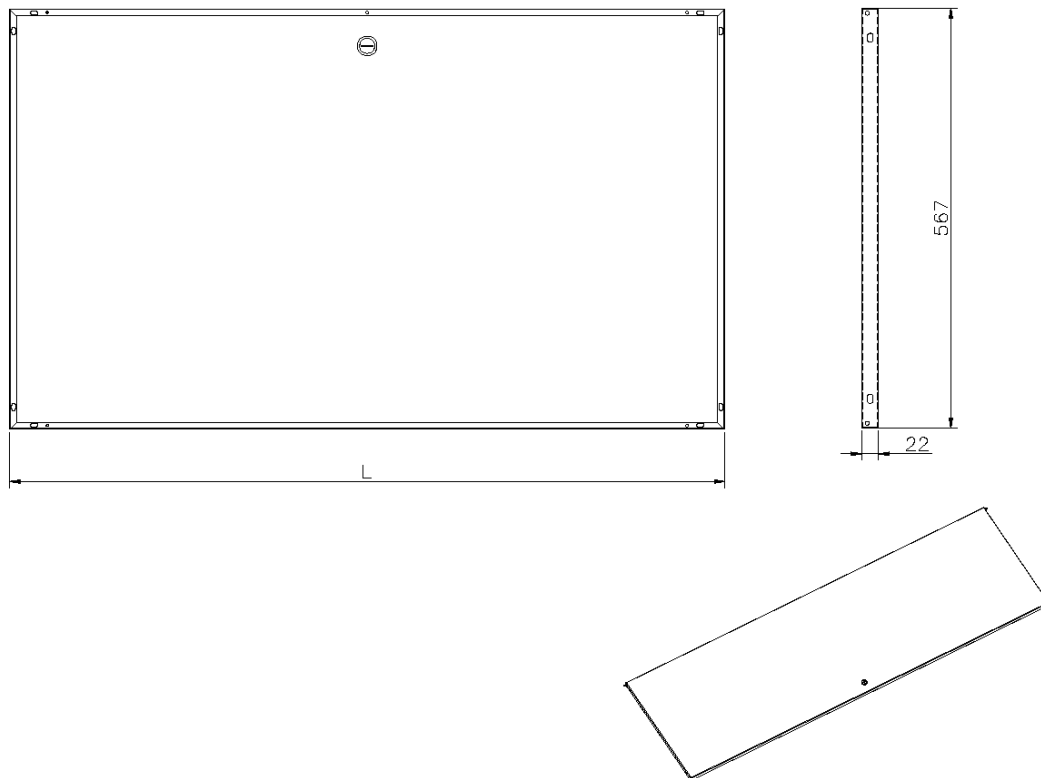

Product Overview

Solid steel doors for Environ Wall Racks.

Product Specifications

Feature	Values
Model	Lock door

Steel Front Door for 15U Excel Wall Racks Black

Part Code: WBSFD15-BK

sales@excel-networking.com
excel-networking.com

Height	15U
Material	Steel
Type of surface	Powder coated
Colour	Black
IP-rating	None

Product drawing

Part Code Table

Part Code	Description
WBSFD12	Steel Front Door for 12U Excel Wall Racks Grey

Steel Front Door for 15U Excel Wall Racks Black