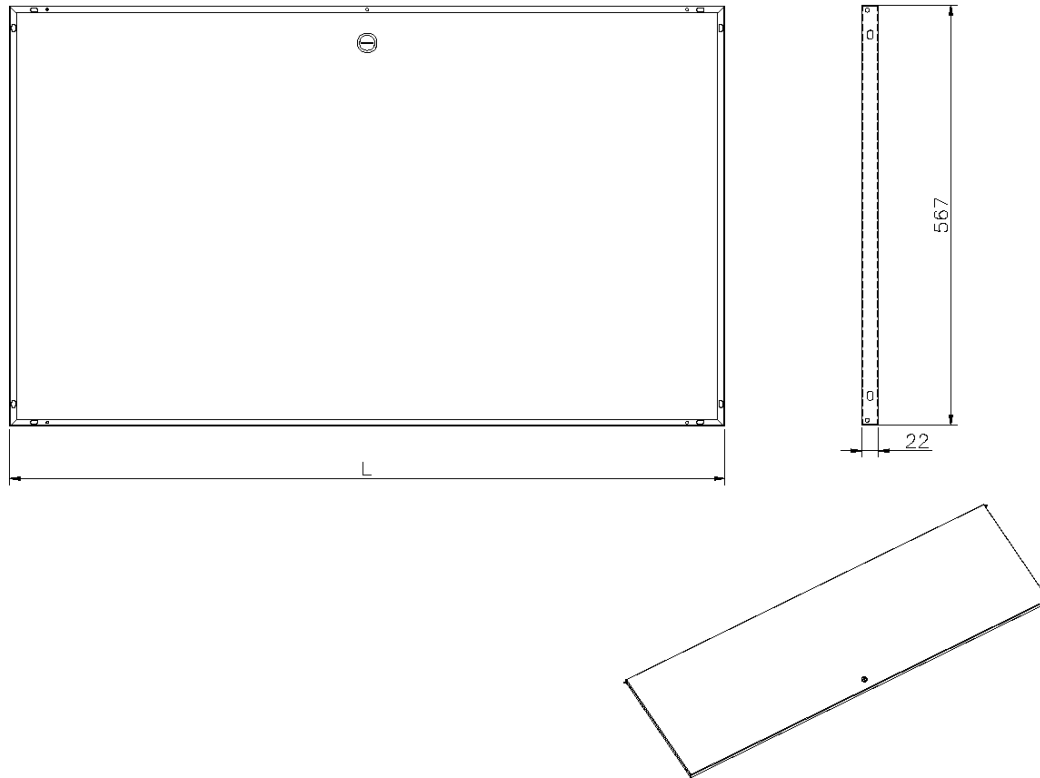

# Steel Front Door for 15U Excel Wall Racks Black

Item Code: WBSFD15-BK

**excel**  
without compromise.

For use with Environ Wall Racks

Available in 6U/9U/12U/15U/18U/21U

Quick and easy to fit

Lockable

25 Year system warranty

## Product Specifications

Feature	Values
Model	Lock door
Height	15U
Material	Steel
Type of surface	Powder coated
Colour	Black
IP-rating	None

## Product drawing