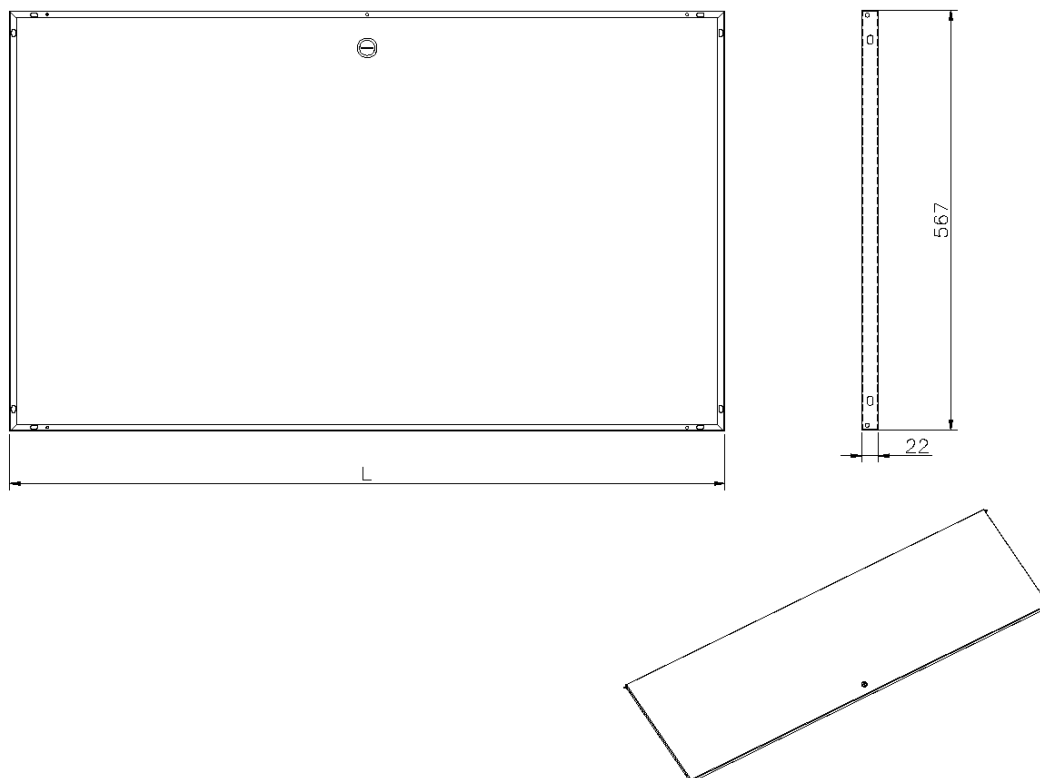

Steel Front Door for 15U Excel Wall Racks Black

Item Code: WBSFD15-BK

excel
without compromise.

For use with Environ Wall Racks

Available in 6U/9U/12U/15U/18U/21U

Quick and easy to fit

Lockable

25 Year system warranty

Product Overview

Solid steel doors for Environ Wall Racks.

Product Specifications

Feature	Values
Model	Lock door
Height	15U
Material	Steel
Type of surface	Powder coated
Colour	Black
IP-rating	None

Product drawing