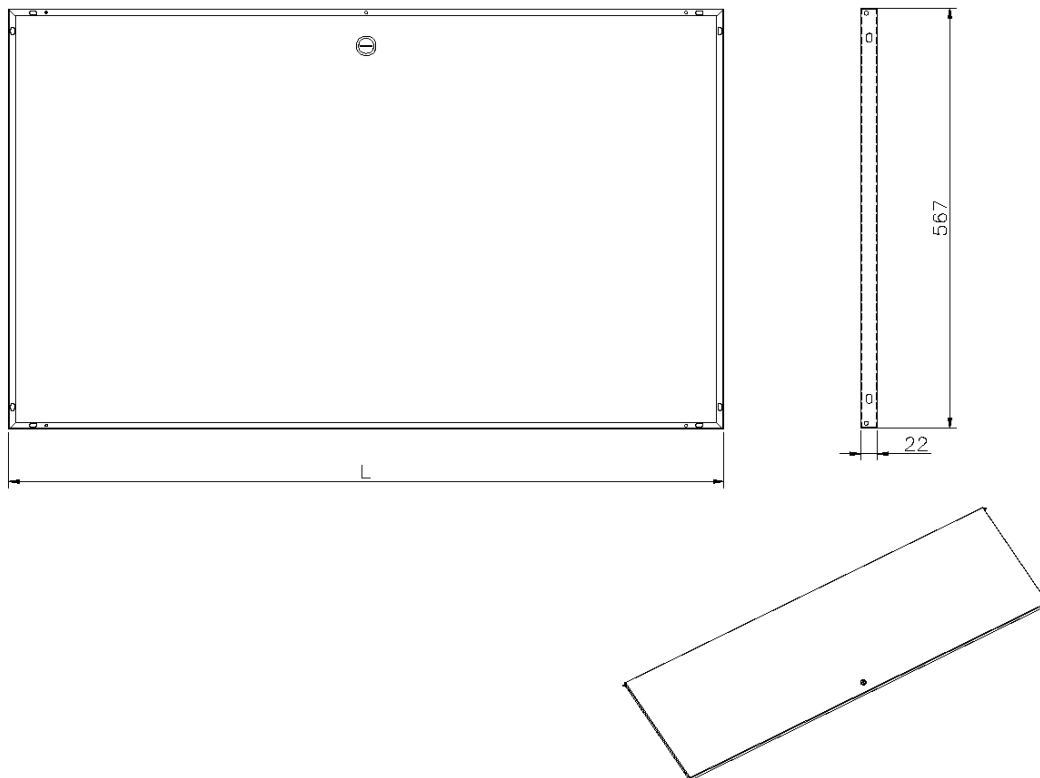

Product Overview

Solid steel doors for Environ Wall Racks.

Product Specifications

Feature	Values
Model	Lock door

Steel Front Door for 15U Excel Wall Racks Black

Part Code: WBSFD15-BK

sales@excel-networking.com
excel-networking.com

Height	15U
Material	Steel
Type of surface	Powder coated
Colour	Black
IP-rating	None

Product drawing

Part Code Table

Part Code	Description
WBSFD12	Steel Front Door for 12U Excel Wall Racks Grey

Steel Front Door for 15U Excel Wall Racks Black