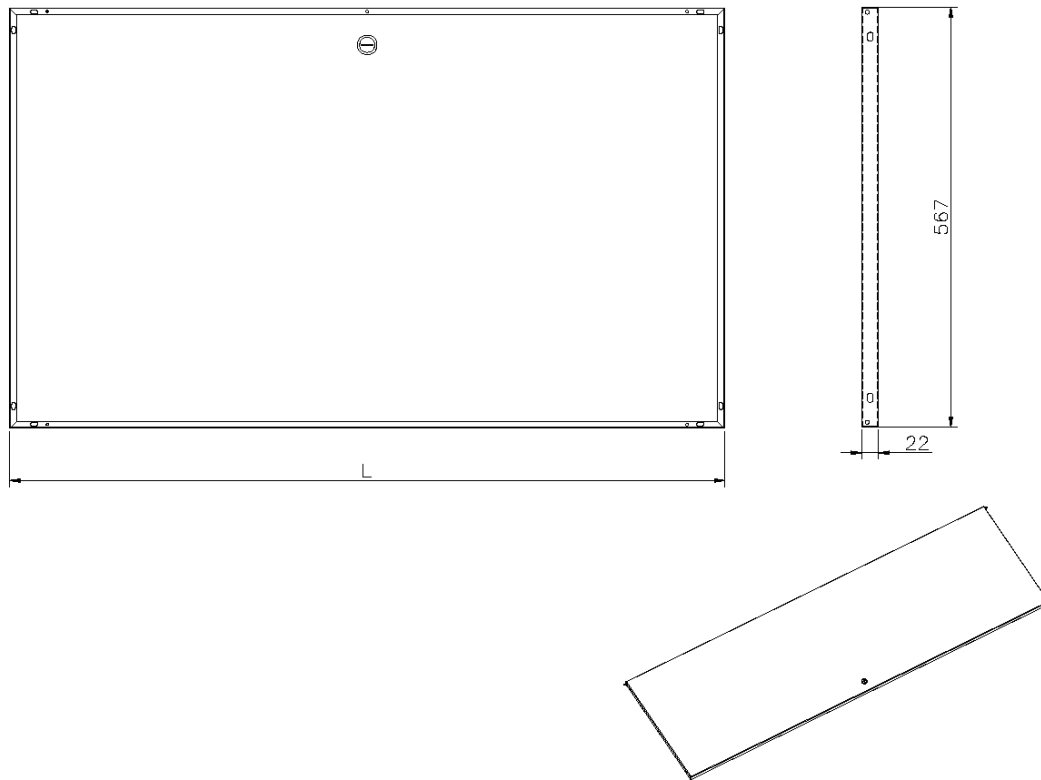

Steel Front Door for 18U Environ Wall Racks Grey

Item Code: WBSFD18

excel
without compromise.

✕ For use with Environ Wall Racks

✕ Available in 6U/9U/12U/15U/18U/21U

✕ Quick and easy to fit

✕ Lockable

✕ 25 Year system warranty

Product Overview

Solid steel doors for Environ Wall Racks.

Product Specifications

Feature	Values
Model	Lock door
Height	18U
Material	Steel
Type of surface	Powder coated
Colour	Grey White
IP-rating	None

Product drawing