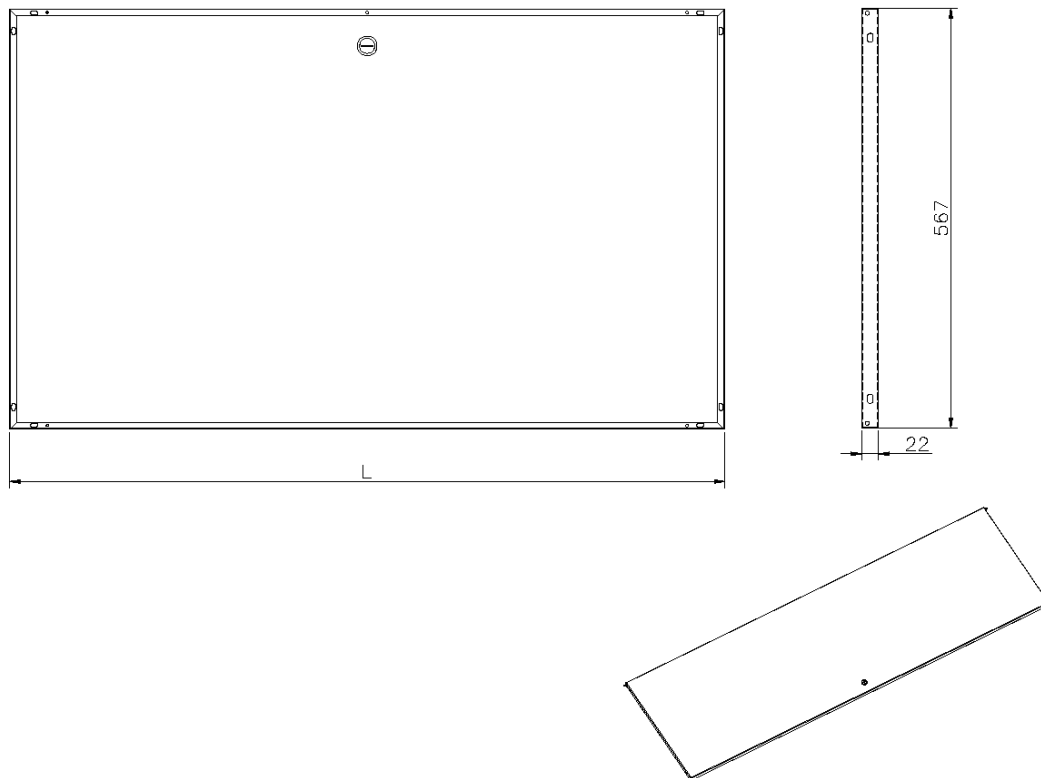

Product Overview

Solid steel doors for Environ Wall Racks.

Product Specifications

Feature	Values
Model	Lock door

Steel Front Door for 18U Excel Wall Racks Grey

Part Code: WBSFD18

sales@excel-networking.com
excel-networking.com

Height	18U
Material	Steel
Type of surface	Powder coated
Colour	Grey White
IP-rating	None

Product drawing

Part Code Table

Part Code	Description
WBSFD12	Steel Front Door for 12U Excel Wall Racks Grey

Steel Front Door for 18U Excel Wall Racks Grey