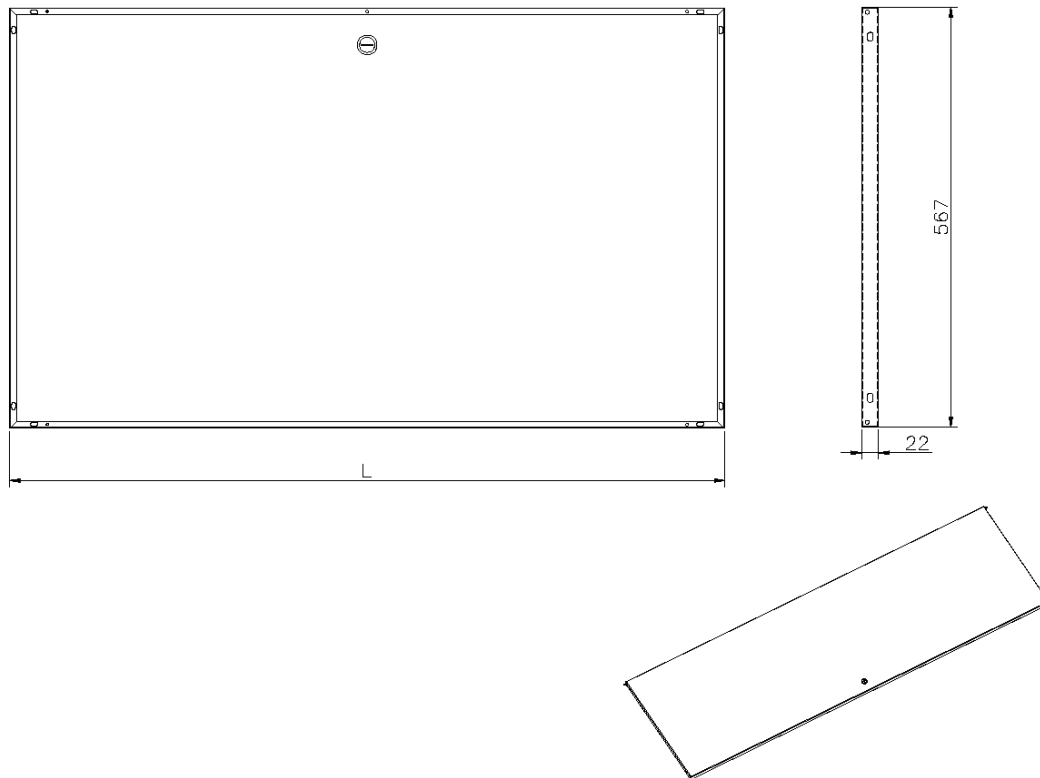

Steel Front Door for 18U Excel Wall Racks Grey

Item Code: WBSFD18

excel
without compromise.

For use with Environ Wall Racks

Available in 6U/9U/12U/15U/18U/21U

Quick and easy to fit

Lockable

25 Year system warranty

Product Overview

Solid steel doors for Environ Wall Racks.

Product Specifications

Feature	Values
Model	Lock door
Height	18U
Material	Steel
Type of surface	Powder coated
Colour	Grey White
IP-rating	None

Product drawing