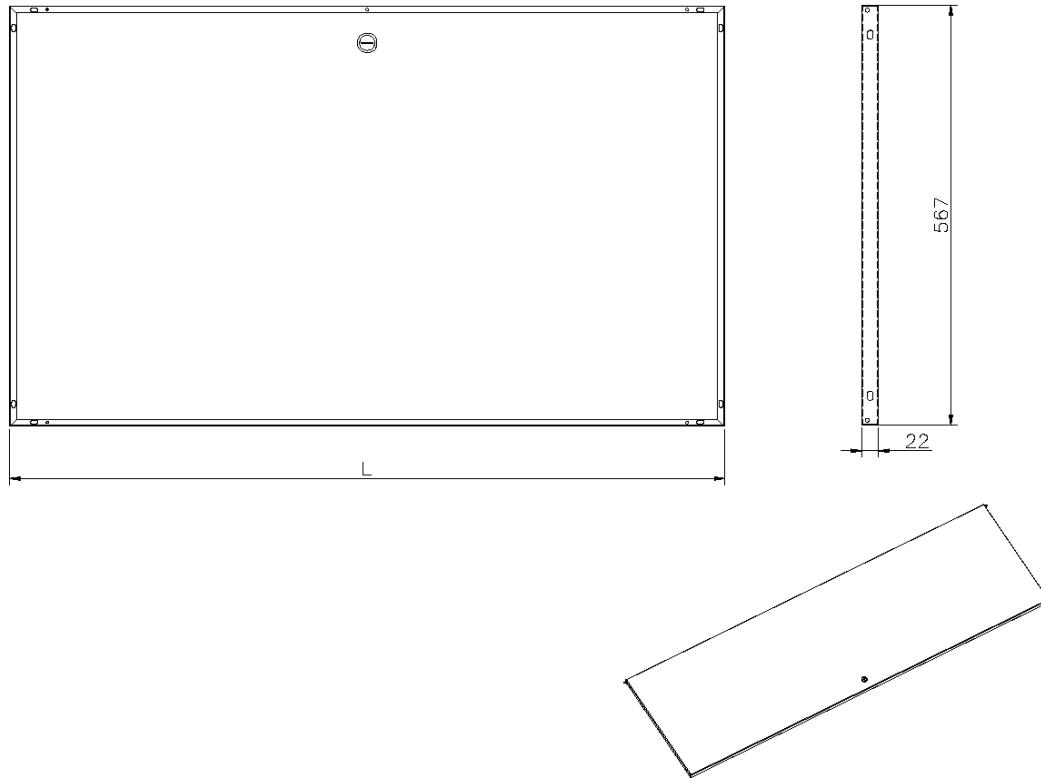

## Product Specifications

Feature	Values
Model	Lock door
Height	18U
Material	Steel
Type of surface	Powder coated
Colour	Grey White
IP-rating	None

Item Code: WBSFD18

## Product drawing