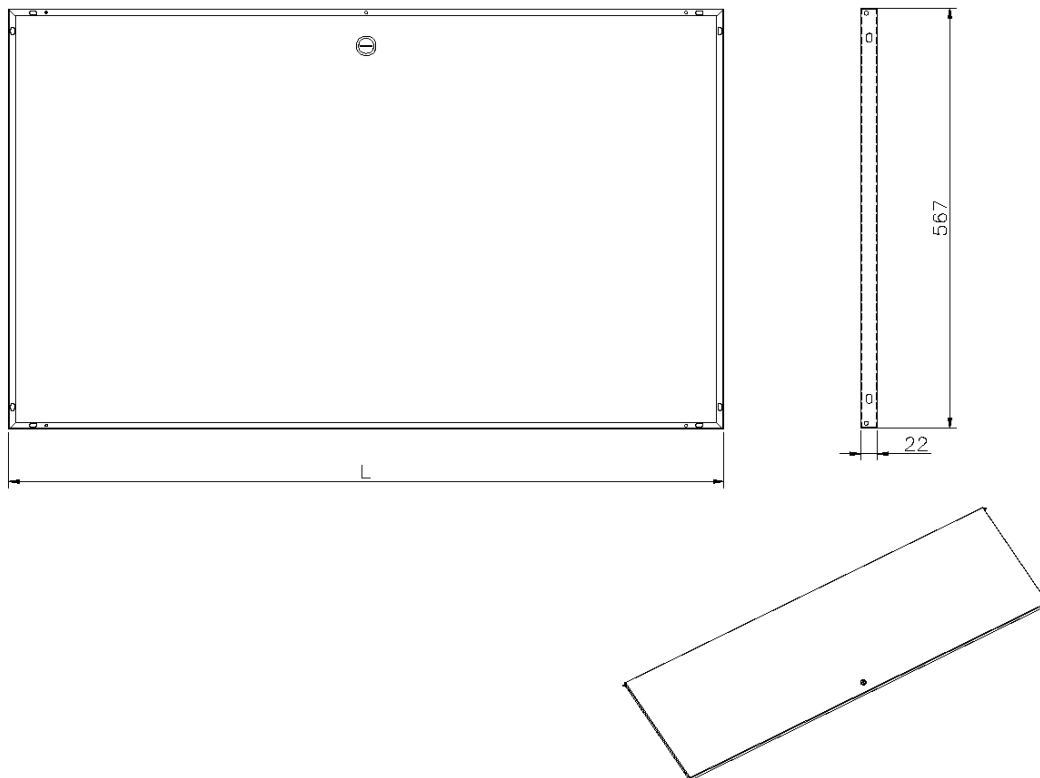

Product Overview

Solid steel doors for Environ Wall Racks.

Product Specifications

Feature	Values
Model	Lock door

Steel Front Door for 18U Excel Wall Racks Grey

Part Code: WBSFD18

sales@excel-networking.com
excel-networking.com

Height	18U
Material	Steel
Type of surface	Powder coated
Colour	Grey White
IP-rating	None

Product drawing

Part Code Table

Part Code	Description
WBSFD12	Steel Front Door for 12U Excel Wall Racks Grey

Steel Front Door for 18U Excel Wall Racks Grey