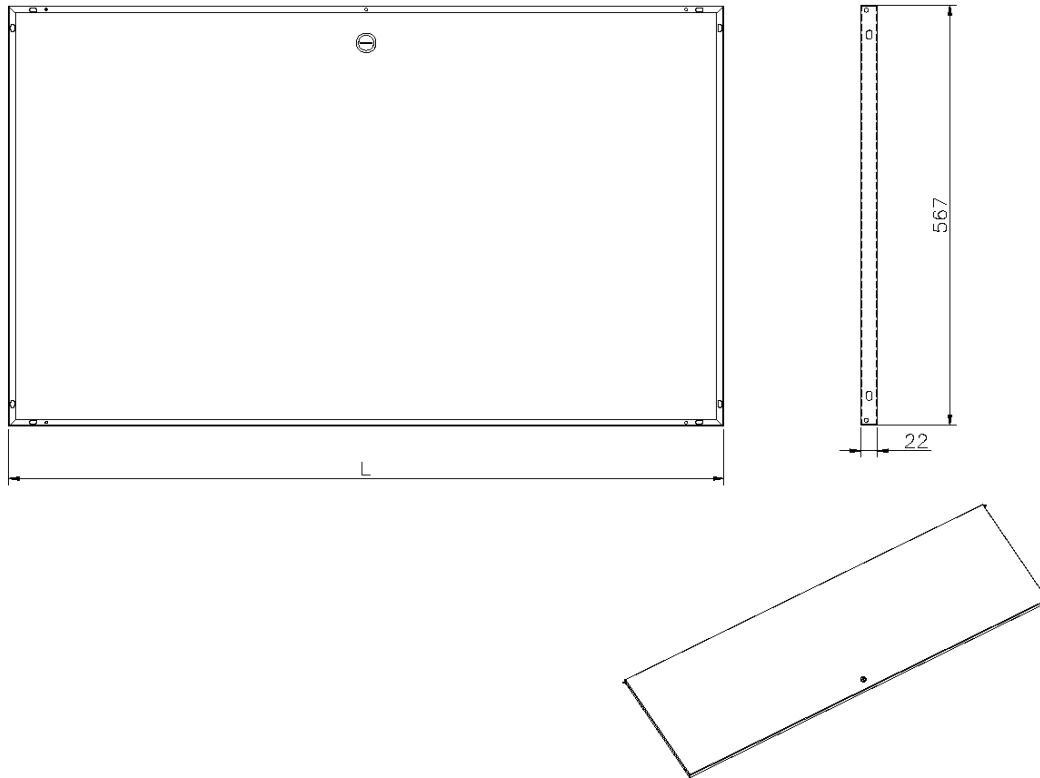

Excel Steel Front Door for 18U Environ Wall Racks Black

Item Code: WBSFD18-BK

Product drawing

Part Number Table

Part Number	Description
WBSFD12	Steel Front Door for 12U Environ Wall Racks Grey
WBSFD12-BK	Steel Front Door for 12U Environ Wall Racks Black
WBSFD15	Steel Front Door for 15U Environ Wall Racks Grey
WBSFD15-BK	Steel Front Door for 15U Environ Wall Racks Black
WBSFD18	Steel Front Door for 18U Environ Wall Racks Grey
WBSFD18-BK	Excel Steel Front Door for 18U Environ Wall Racks Black
WBSFD21	Steel Front Door for 21U Environ Wall Racks Grey
WBSFD21-BK	Steel Front Door for 21U Environ Wall Racks Black
WBSFD6	Steel Front Door for 6U Environ Wall Racks Grey
WBSFD6-BK	Steel Front Door for 6U Environ Wall Racks Black
WBSFD9	Steel Front Door for 9U Environ Wall Racks Grey