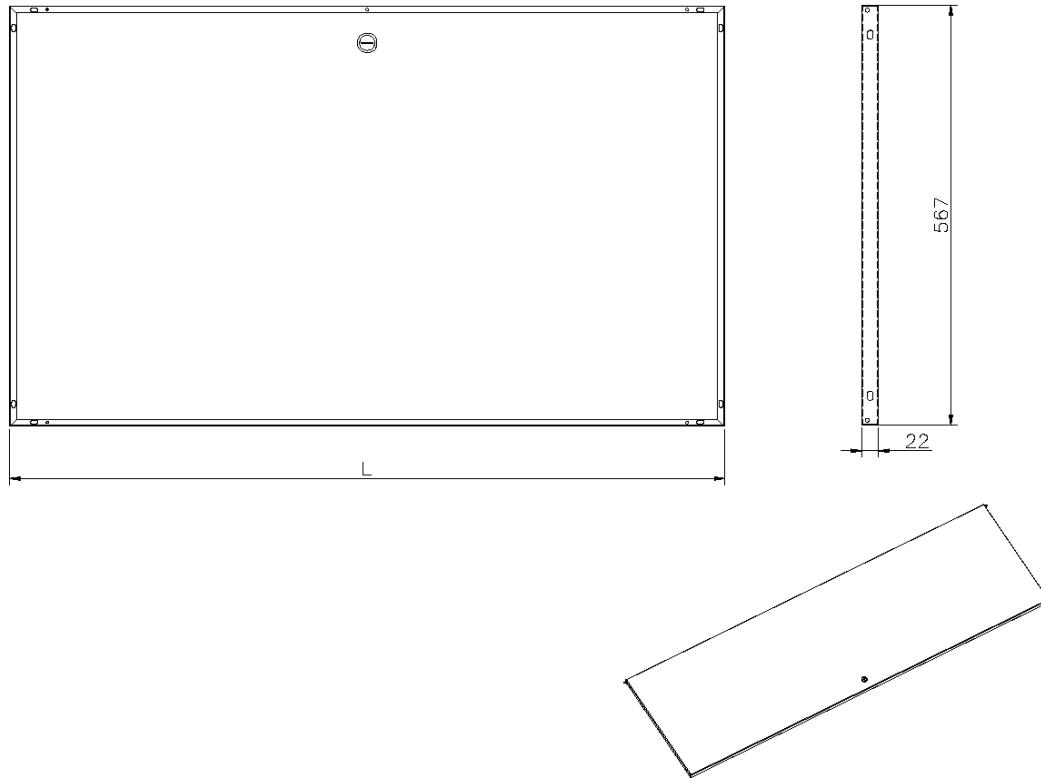

Steel Front Door for 18U Excel Wall Racks Black

Item Code: WBSFD18-BK

excel
without compromise.

For use with Environ Wall Racks

Available in 6U/9U/12U/15U/18U/21U

Quick and easy to fit

Lockable

25 Year system warranty

Product Overview

Solid steel doors for Environ Wall Racks.

Product Specifications

Feature	Values
Model	Lock door
Height	18U
Material	Steel
Type of surface	Powder coated
Colour	Black
IP-rating	None

Product drawing