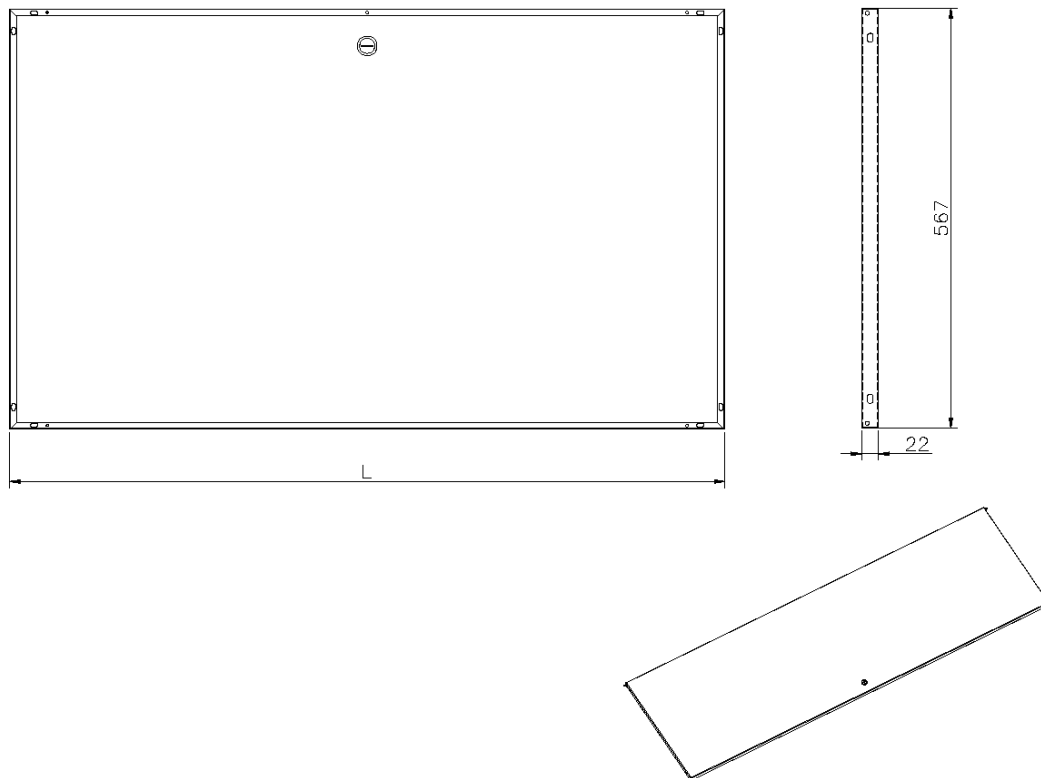

Steel Front Door for 18U Excel Wall Racks Black

Part Code: WBSFD18-BK

sales@excel-networking.com
excel-networking.com

Height	18U
Material	Steel
Type of surface	Powder coated
Colour	Black
IP-rating	None

Product drawing

Part Code Table

Part Code	Description
WBSFD12	Steel Front Door for 12U Excel Wall Racks Grey