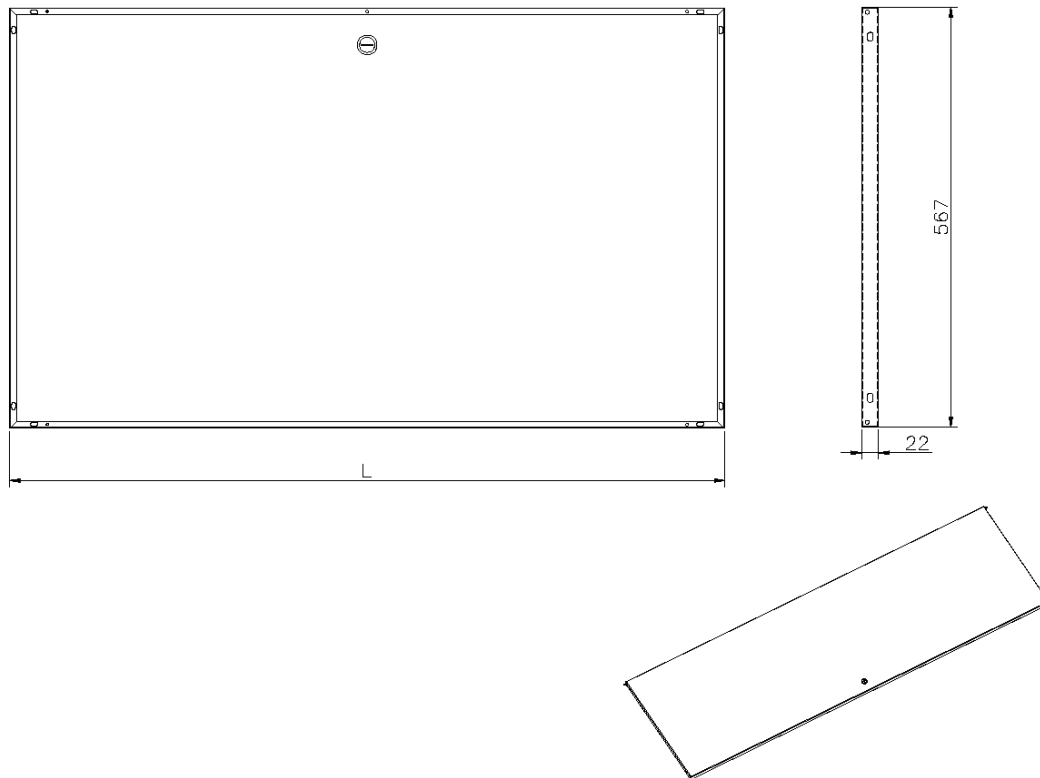

Steel Front Door for 21U Excel Wall Racks Grey

Item Code: WBSFD21

excel
without compromise.

For use with Environ Wall Racks

Available in 6U/9U/12U/15U/18U/21U

Quick and easy to fit

Lockable

25 Year system warranty

Product Overview

Solid steel doors for Environ Wall Racks.

Product Specifications

Feature	Values
Model	Lock door
Height	21U
Material	Steel
Type of surface	Powder coated
Colour	Grey White
IP-rating	None

Product drawing