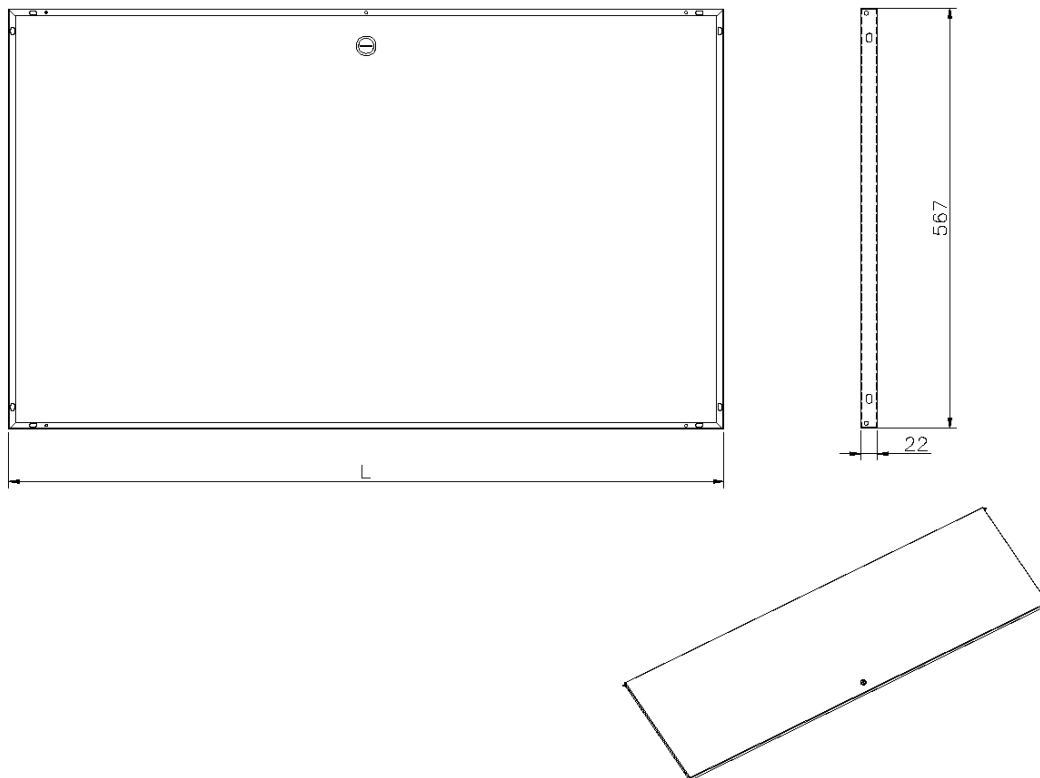

Product Overview

Solid steel doors for Environ Wall Racks.

Product Specifications

Feature	Values
Model	Lock door

Steel Front Door for 21U Excel Wall Racks Grey

Part Code: WBSFD21

sales@excel-networking.com
excel-networking.com

Height	21U
Material	Steel
Type of surface	Powder coated
Colour	Grey White
IP-rating	None

Product drawing

Part Code Table

Part Code	Description
WBSFD12	Steel Front Door for 12U Excel Wall Racks Grey

Steel Front Door for 21U Excel Wall Racks Grey