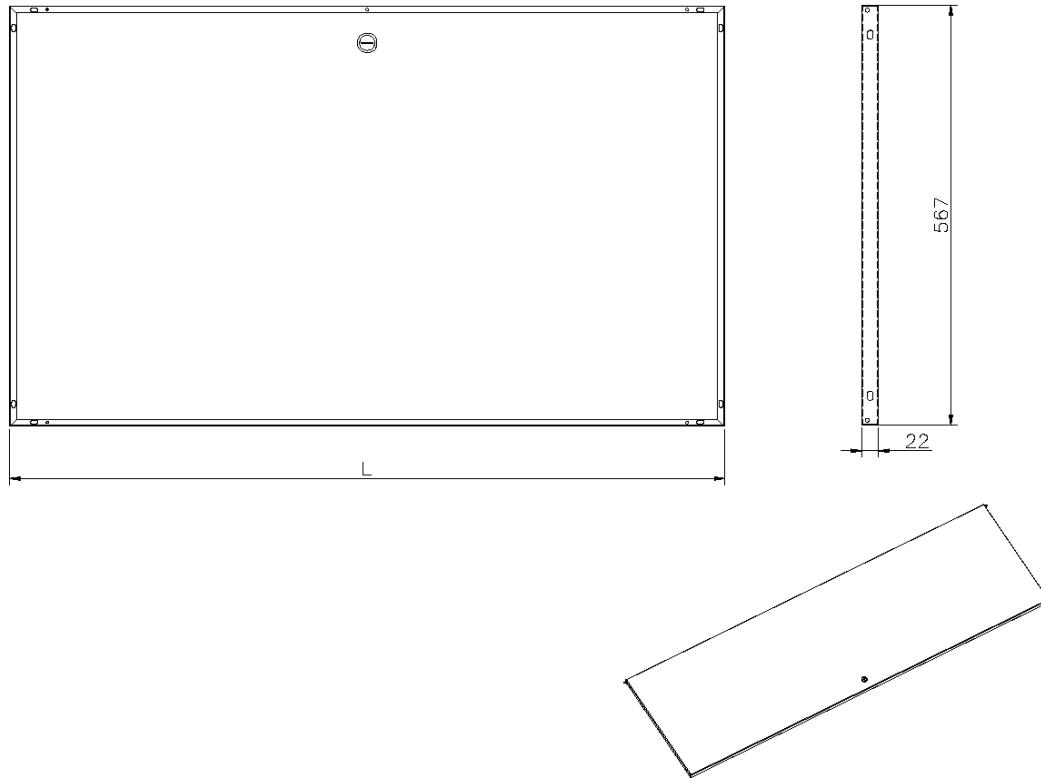

## Product Specifications

Feature	Values
Model	Lock door
Height	21U
Material	Steel
Type of surface	Powder coated
Colour	Grey White
IP-rating	None

Item Code: WBSFD21

## Product drawing