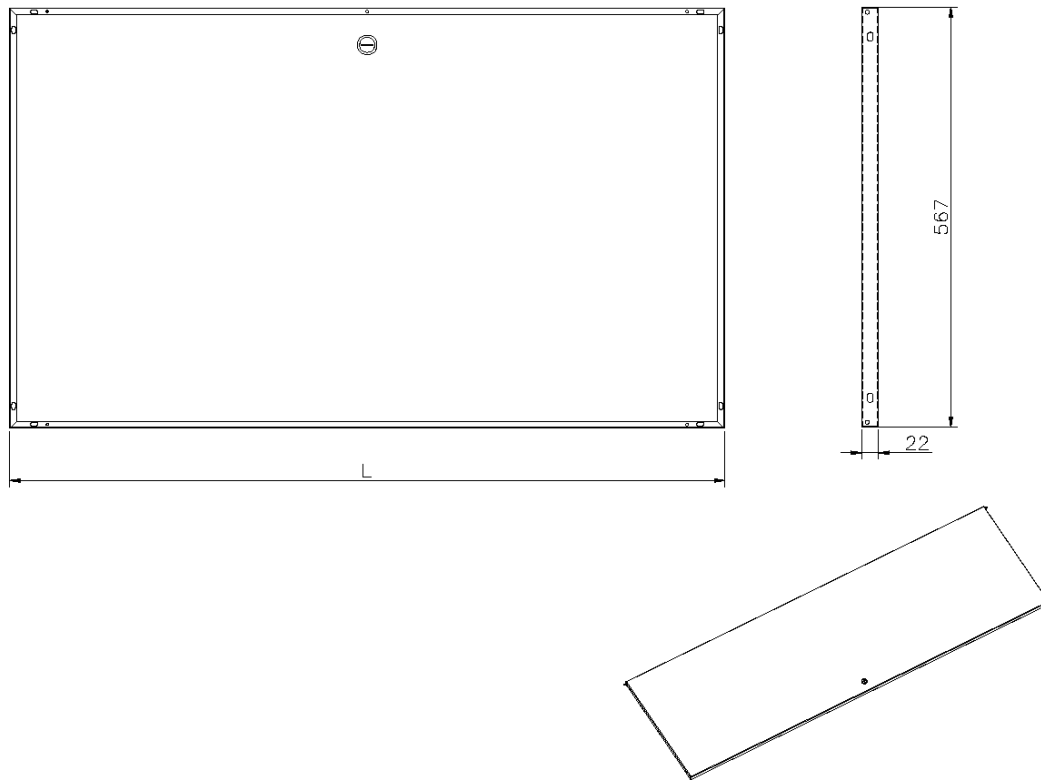

Steel Front Door for 21U Environ Wall Racks Grey

Item Code: WBSFD21

excel
without compromise.

✕ For use with Environ Wall Racks

✕ Available in 6U/9U/12U/15U/18U/21U

✕ Quick and easy to fit

✕ Lockable

✕ 25 Year system warranty

Product Overview

Solid steel doors for Environ Wall Racks.

Product Specifications

Feature	Values
Model	Lock door
Height	21U
Material	Steel
Type of surface	Powder coated
Colour	Grey White
IP-rating	None

Product drawing