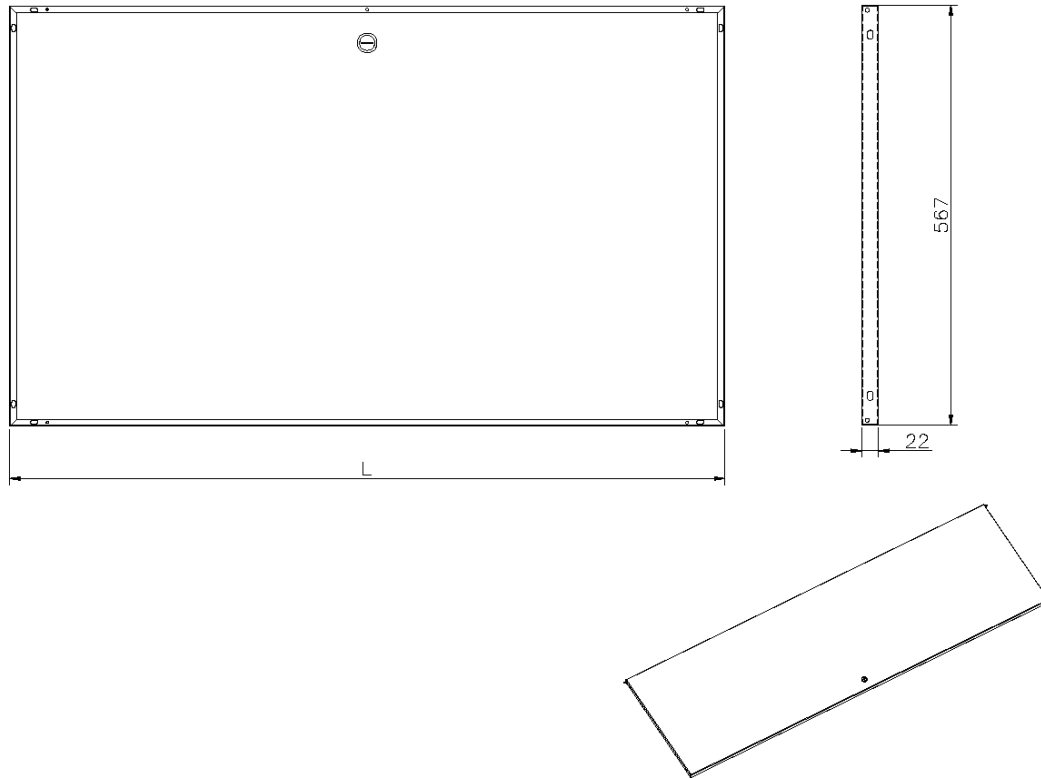

Item Code: WBSFD21

Product drawing

Part Number Table

Part Number	Description
WBSFD12	Steel Front Door for 12U Excel Wall Racks Grey
WBSFD12-BK	Steel Front Door for 12U Excel Wall Racks Black
WBSFD15	Steel Front Door for 15U Excel Wall Racks Grey
WBSFD15-BK	Steel Front Door for 15U Excel Wall Racks Black
WBSFD18	Steel Front Door for 18U Excel Wall Racks Grey
WBSFD18-BK	Steel Front Door for 18U Excel Wall Racks Black
WBSFD21	Steel Front Door for 21U Excel Wall Racks Grey
WBSFD21-BK	Steel Front Door for 21U Excel Wall Racks Black
WBSFD6	Steel Front Door for 6U Excel Wall Racks Grey
WBSFD6-BK	Steel Front Door for 6U Excel Wall Racks Black
WBSFD9	Steel Front Door for 9U Excel Wall Racks Grey