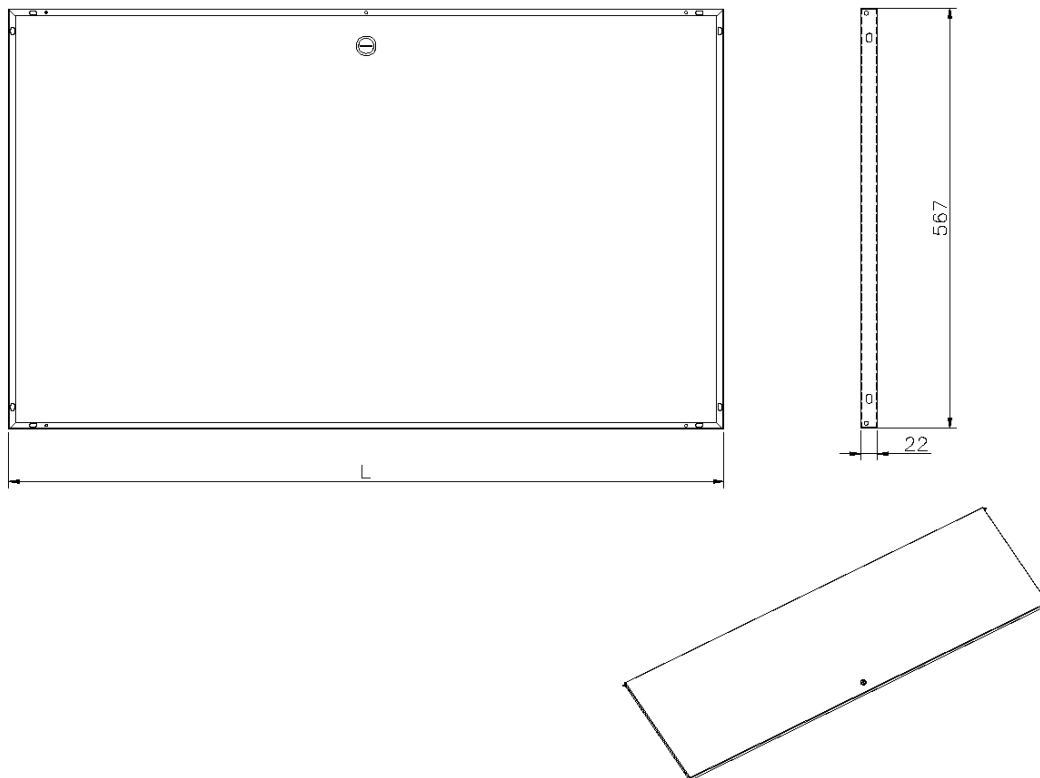

Product Overview

Solid steel doors for Environ Wall Racks.

Product Specifications

Feature	Values
Model	Lock door

Steel Front Door for 21U Excel Wall Racks Black

Part Code: WBSFD21-BK

sales@excel-networking.com
excel-networking.com

Height	21U
Material	Steel
Type of surface	Powder coated
Colour	Black
IP-rating	None

Product drawing

Part Code Table

Part Code	Description
WBSFD12	Steel Front Door for 12U Excel Wall Racks Grey

Steel Front Door for 21U Excel Wall Racks Black