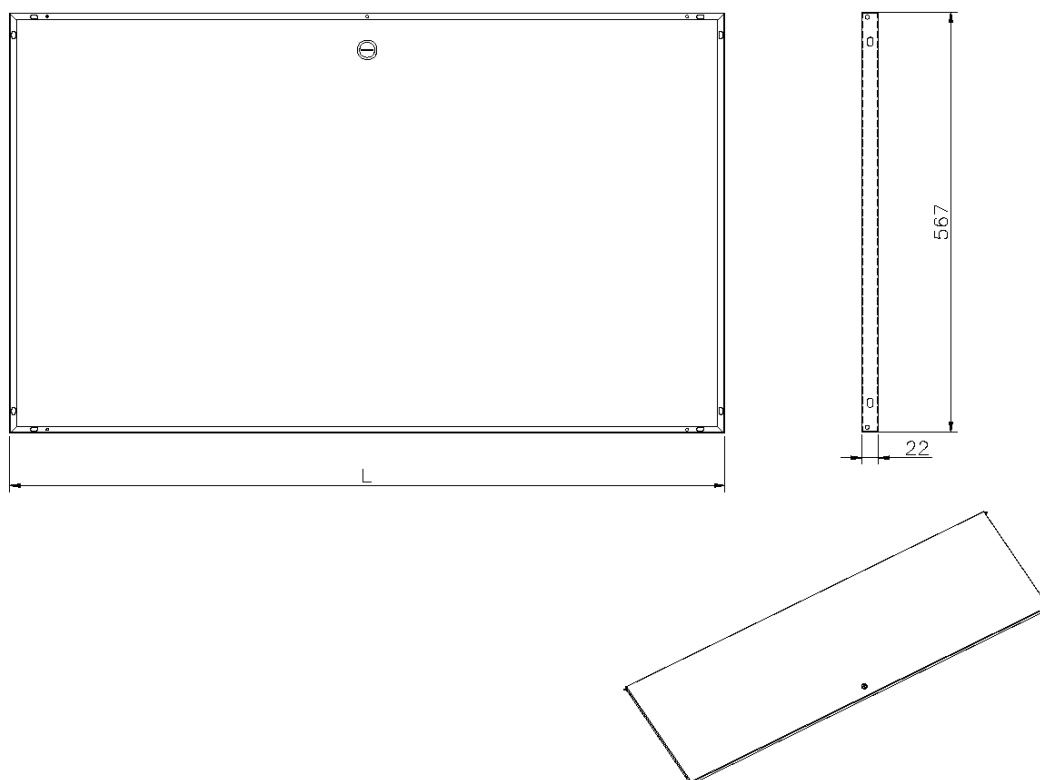

Steel Front Door for 21U Excel Wall Racks Black

Item Code: WBSFD21-BK

For use with Environ Wall Racks

Available in 6U/9U/12U/15U/18U/21U

Quick and easy to fit

Lockable

25 Year system warranty

Product Overview

Solid steel doors for Environ Wall Racks.

Product Specifications

Feature	Values
Model	Lock door
Height	21U
Material	Steel
Type of surface	Powder coated
Colour	Black
IP-rating	None

Product drawing

Part Number Table