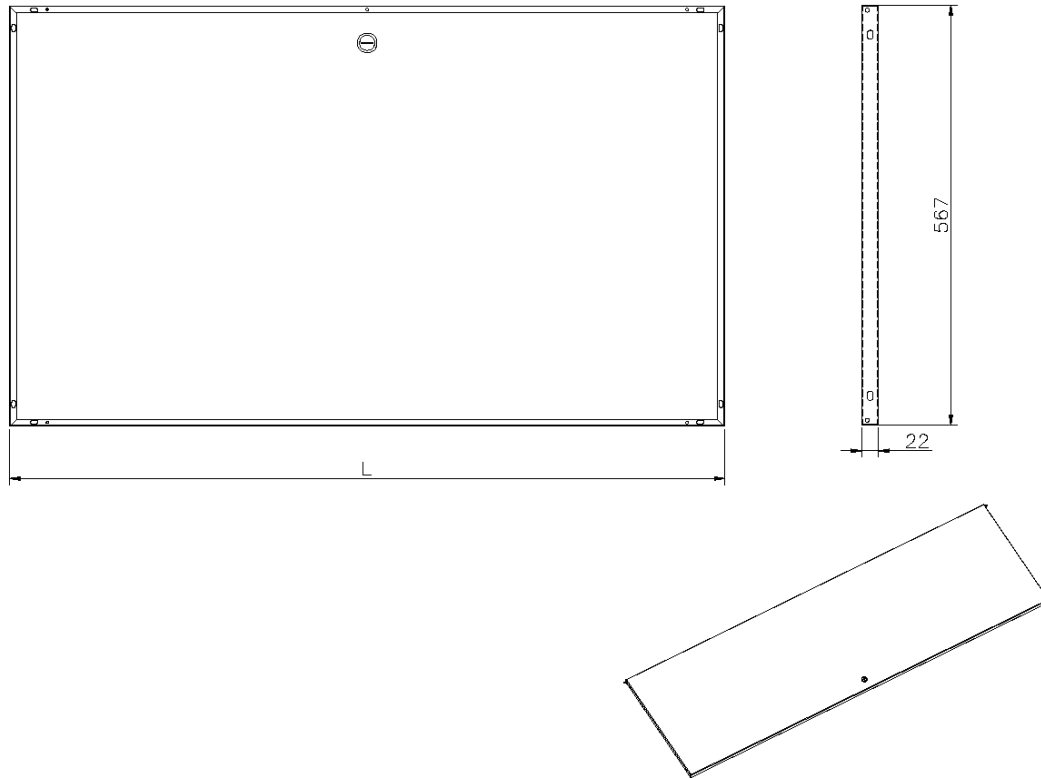

Steel Front Door for 21U Environ Wall Racks Black

Item Code: WBSFD21-BK

excel
without compromise.

✕ For use with Environ Wall Racks

✕ Available in 6U/9U/12U/15U/18U/21U

✕ Quick and easy to fit

✕ Lockable

✕ 25 Year system warranty

Product Overview

Solid steel doors for Environ Wall Racks.

Product Specifications

Feature	Values
Model	Lock door
Height	21U
Material	Steel
Type of surface	Powder coated
Colour	Black
IP-rating	None

Product drawing