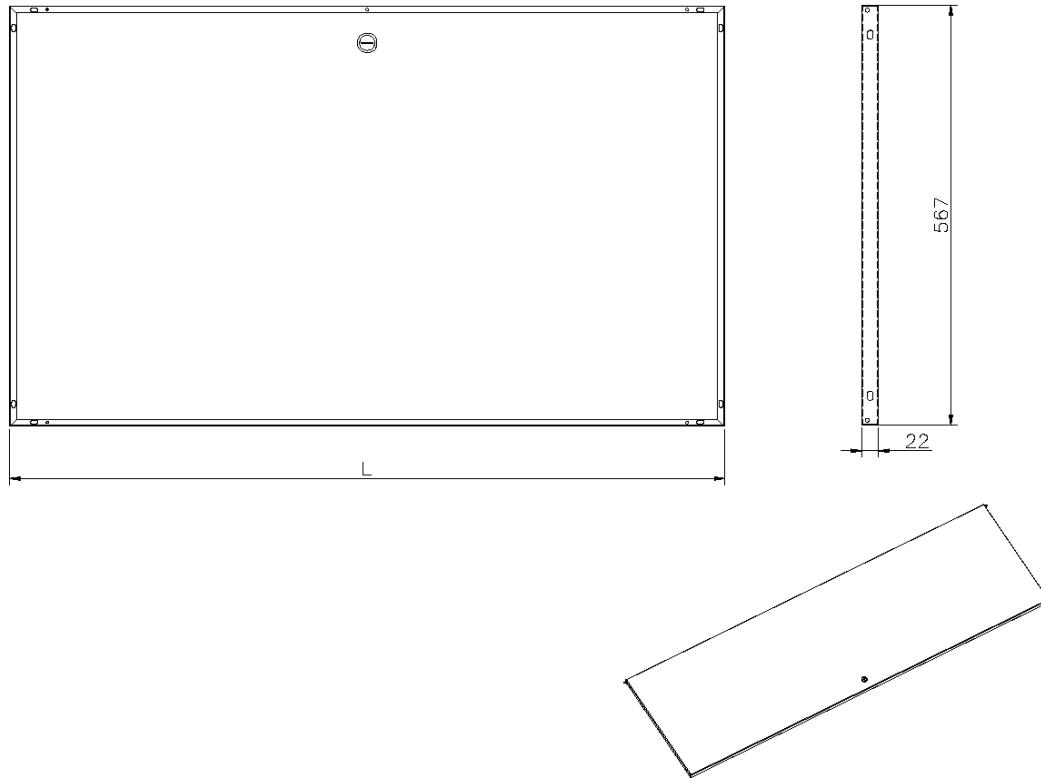

Steel Front Door for 21U Excel Wall Racks Black

Item Code: WBSFD21-BK

excel
without compromise.

For use with Environ Wall Racks

Available in 6U/9U/12U/15U/18U/21U

Quick and easy to fit

Lockable

25 Year system warranty

Product Overview

Solid steel doors for Environ Wall Racks.

Product Specifications

Feature	Values
Model	Lock door
Height	21U
Material	Steel
Type of surface	Powder coated
Colour	Black
IP-rating	None

Product drawing