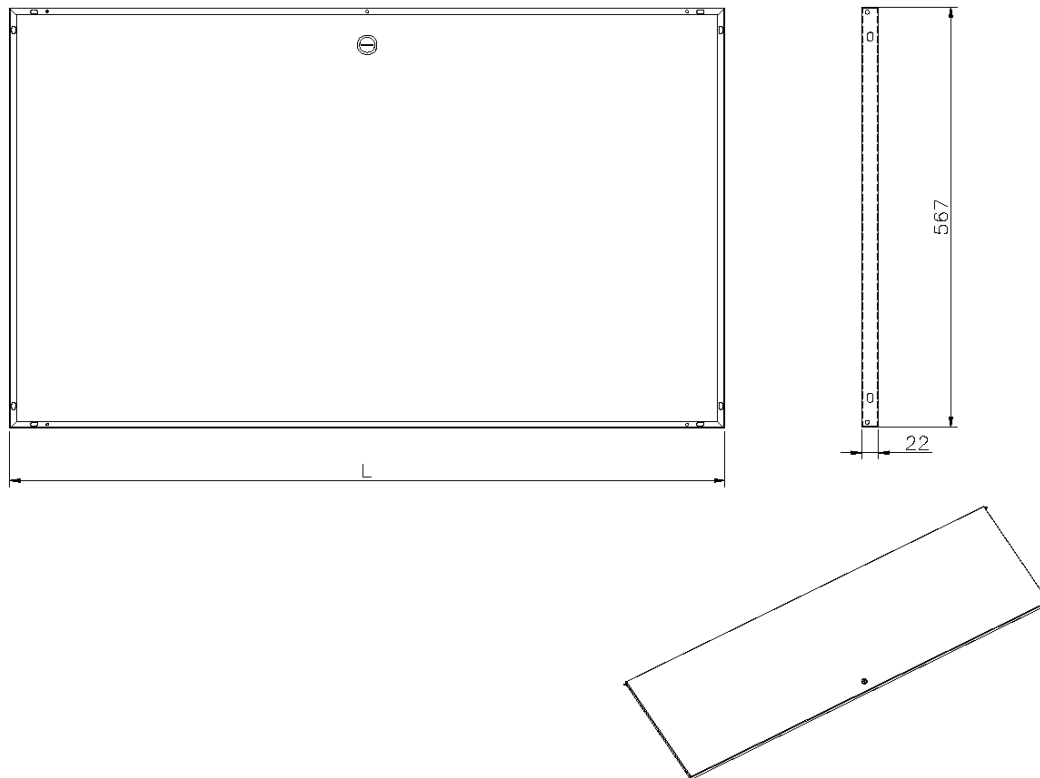

# Steel Front Door for 6U Environ Wall Racks Grey

Item Code: WBSFD6

**excel**  
without compromise.

✕ For use with Environ Wall Racks

✕ Available in 6U/9U/12U/15U/18U/21U

✕ Quick and easy to fit

✕ Lockable

✕ 25 Year system warranty

## Product Specifications

Feature	Values
Model	Lock door
Height	6U
Material	Steel
Type of surface	Powder coated
Colour	Grey White
IP-rating	None

## Product drawing