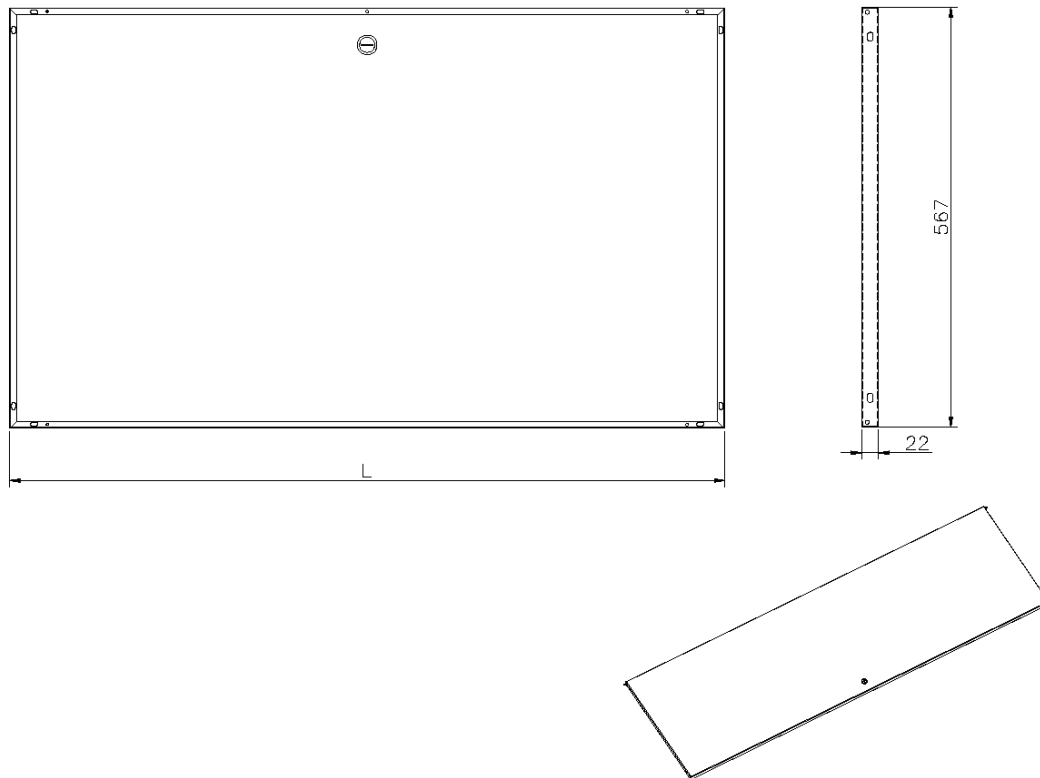

Product drawing

Part Number Table

Part Number	Description
WBSFD12	Steel Front Door for 12U Excel Wall Racks Grey
WBSFD12-BK	Steel Front Door for 12U Excel Wall Racks Black
WBSFD15	Steel Front Door for 15U Excel Wall Racks Grey
WBSFD15-BK	Steel Front Door for 15U Excel Wall Racks Black
WBSFD18	Steel Front Door for 18U Excel Wall Racks Grey
WBSFD18-BK	Steel Front Door for 18U Excel Wall Racks Black
WBSFD21	Steel Front Door for 21U Excel Wall Racks Grey
WBSFD21-BK	Steel Front Door for 21U Excel Wall Racks Black
WBSFD6	Steel Front Door for 6U Excel Wall Racks Grey
WBSFD6-BK	Steel Front Door for 6U Excel Wall Racks Black
WBSFD9	Steel Front Door for 9U Excel Wall Racks Grey