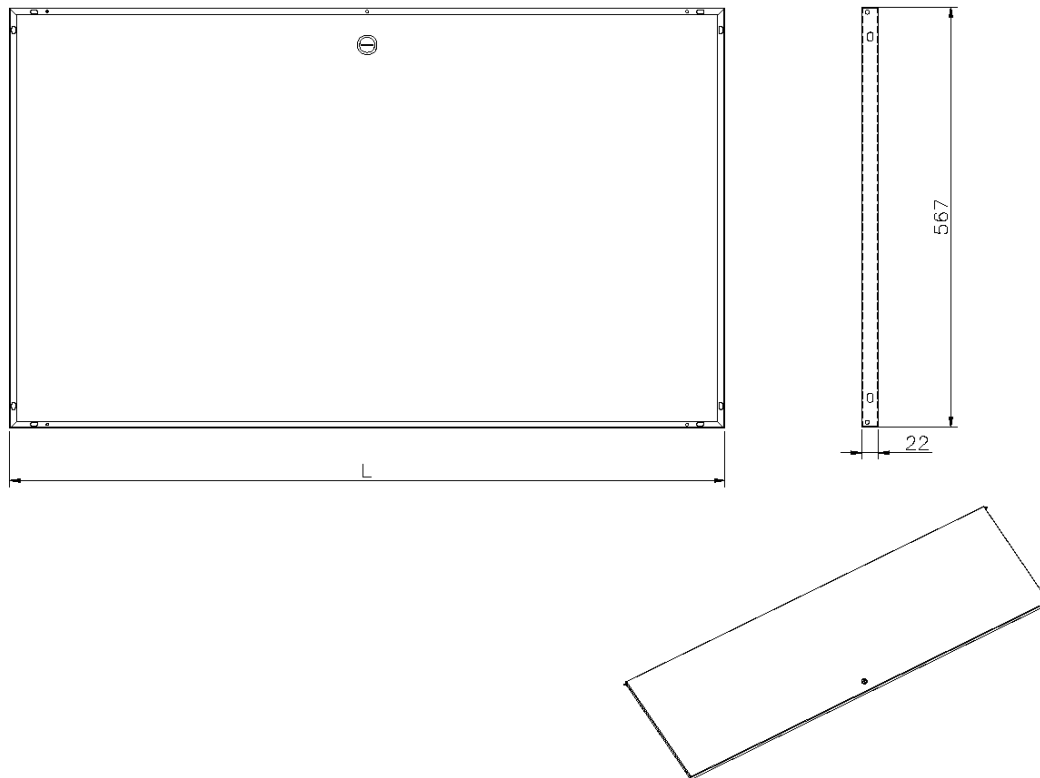

Product drawing

Part Number Table

Part Number	Description
WBSFD12	Steel Front Door for 12U Environ Wall Racks Grey
WBSFD12-BK	Steel Front Door for 12U Environ Wall Racks Black
WBSFD15	Steel Front Door for 15U Environ Wall Racks Grey
WBSFD15-BK	Steel Front Door for 15U Environ Wall Racks Black
WBSFD18	Steel Front Door for 18U Environ Wall Racks Grey
WBSFD18-BK	Excel Steel Front Door for 18U Environ Wall Racks Black
WBSFD21	Steel Front Door for 21U Environ Wall Racks Grey
WBSFD21-BK	Steel Front Door for 21U Environ Wall Racks Black
WBSFD6	Steel Front Door for 6U Environ Wall Racks Grey
WBSFD6-BK	Steel Front Door for 6U Environ Wall Racks Black
WBSFD9	Steel Front Door for 9U Environ Wall Racks Grey