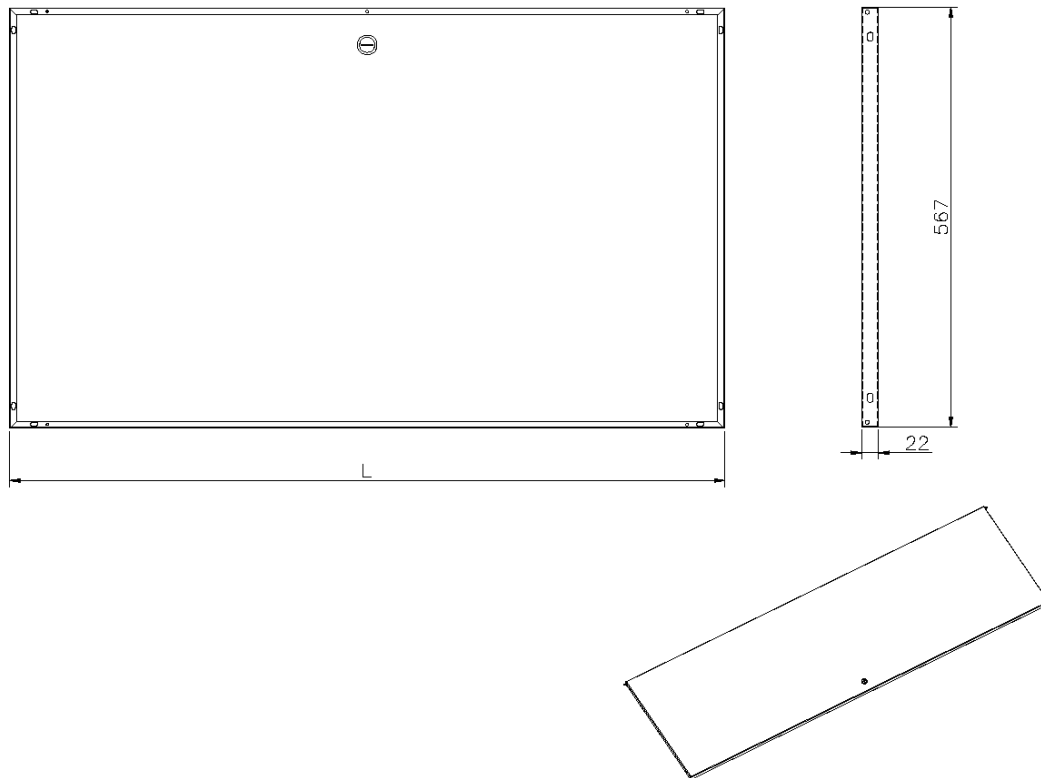

Steel Front Door for 6U Excel Wall Racks Grey

Item Code: WBSFD6

Product drawing

Part Number Table

Part Number	Description
WBSFD12	Steel Front Door for 12U Excel Wall Racks Grey
WBSFD12-BK	Steel Front Door for 12U Excel Wall Racks Black
WBSFD15	Steel Front Door for 15U Excel Wall Racks Grey
WBSFD15-BK	Steel Front Door for 15U Excel Wall Racks Black
WBSFD18	Steel Front Door for 18U Excel Wall Racks Grey
WBSFD18-BK	Steel Front Door for 18U Excel Wall Racks Black
WBSFD21	Steel Front Door for 21U Excel Wall Racks Grey
WBSFD21-BK	Steel Front Door for 21U Excel Wall Racks Black
WBSFD6	Steel Front Door for 6U Excel Wall Racks Grey
WBSFD6-BK	Steel Front Door for 6U Excel Wall Racks Black
WBSFD9	Steel Front Door for 9U Excel Wall Racks Grey