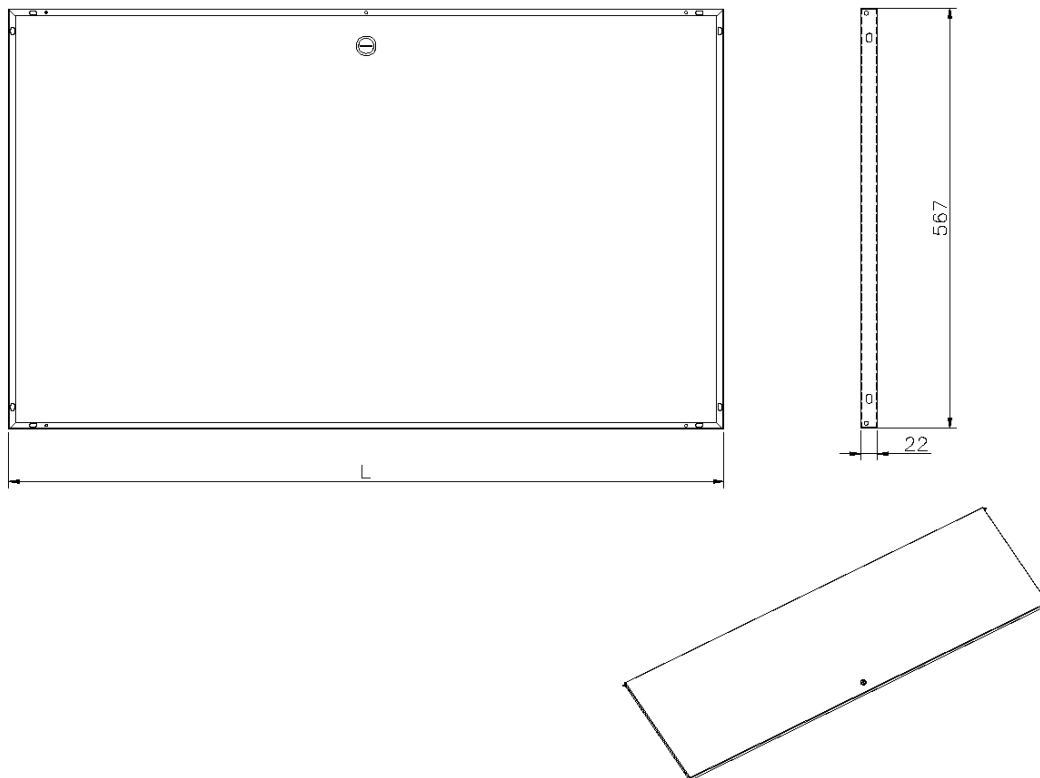

Steel Front Door for 6U Excel Wall Racks Grey

Part Code: WBSFD6

sales@excel-networking.com
excel-networking.com

CIBSE TM65 Embodied Carbon: 12.670 kg CO2e

Main Features

- / For use with Environ Wall Racks
- / Available in 6U/9U/12U/15U/18U/21U
- / Quick and easy to fit
- / Lockable
- / 25 Year system warranty
- / CIBSE TM65 Embodied Carbon: 12.670 kg CO2e

Product Overview

Solid steel doors for Environ Wall Racks.

Product Specifications

Feature	Values
Model	Lock door

Steel Front Door for 6U Excel Wall Racks Grey

Part Code: WBSFD6

sales@excel-networking.com
excel-networking.com

Height	6U
Material	Steel
Type of surface	Powder coated
Colour	Grey White
IP-rating	None

Product drawing

Part Code Table

Part Code	Description
WBSFD12	Steel Front Door for 12U Excel Wall Racks Grey

Steel Front Door for 6U Excel Wall Racks Grey