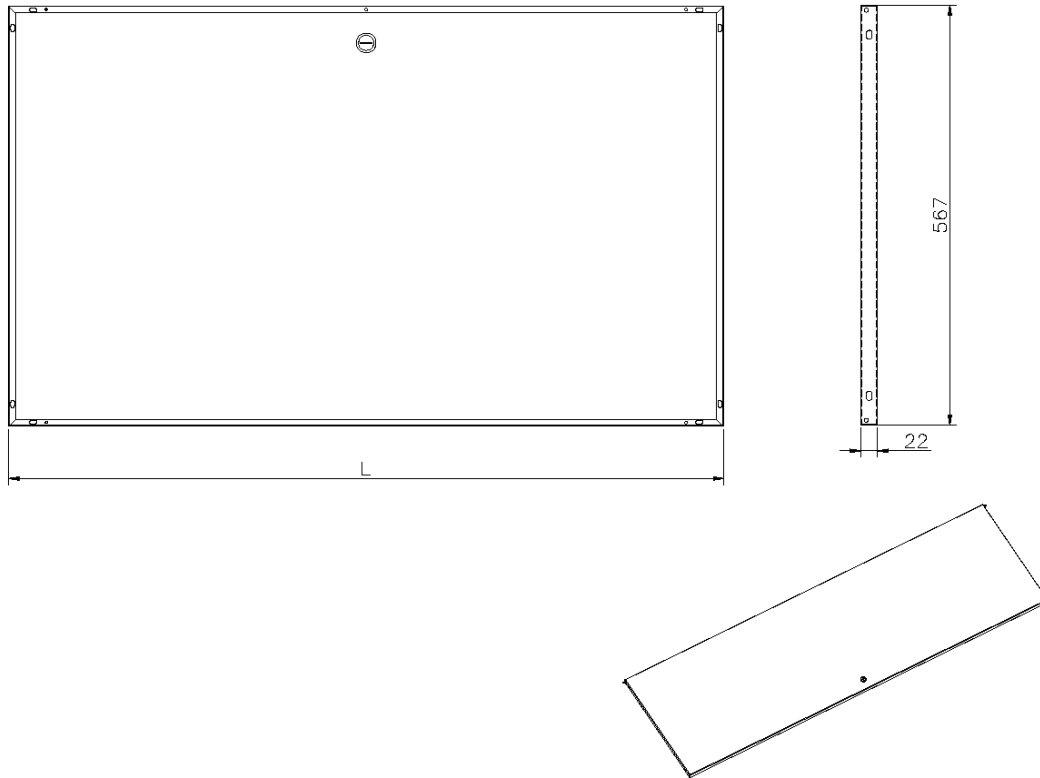

## Product Specifications

Feature	Values
Model	Lock door
Height	6U
Material	Steel
Type of surface	Powder coated
Colour	Black
IP-rating	None

## Product drawing