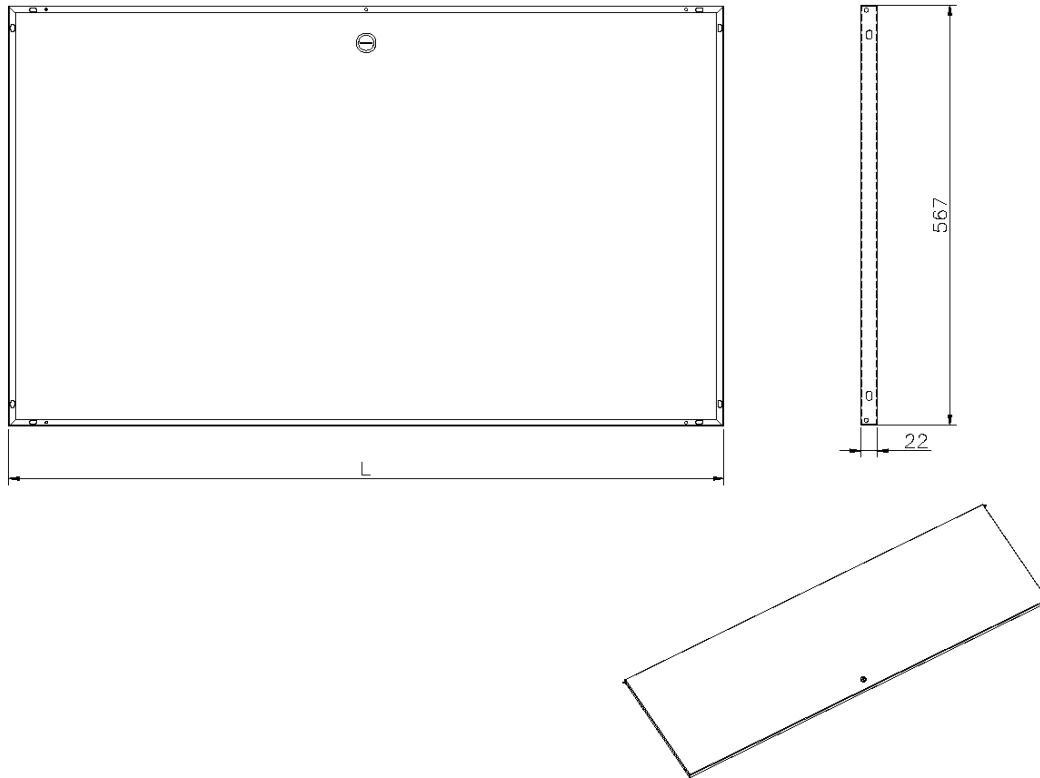

Steel Front Door for 6U Environ Wall Racks Black

Item Code: WBSFD6-BK

Product drawing

Part Number Table

Part Number	Description
WBSFD12	Steel Front Door for 12U Environ Wall Racks Grey
WBSFD12-BK	Steel Front Door for 12U Environ Wall Racks Black
WBSFD15	Steel Front Door for 15U Environ Wall Racks Grey
WBSFD15-BK	Steel Front Door for 15U Environ Wall Racks Black
WBSFD18	Steel Front Door for 18U Environ Wall Racks Grey
WBSFD18-BK	Excel Steel Front Door for 18U Environ Wall Racks Black
WBSFD21	Steel Front Door for 21U Environ Wall Racks Grey
WBSFD21-BK	Steel Front Door for 21U Environ Wall Racks Black
WBSFD6	Steel Front Door for 6U Environ Wall Racks Grey
WBSFD6-BK	Steel Front Door for 6U Environ Wall Racks Black
WBSFD9	Steel Front Door for 9U Environ Wall Racks Grey