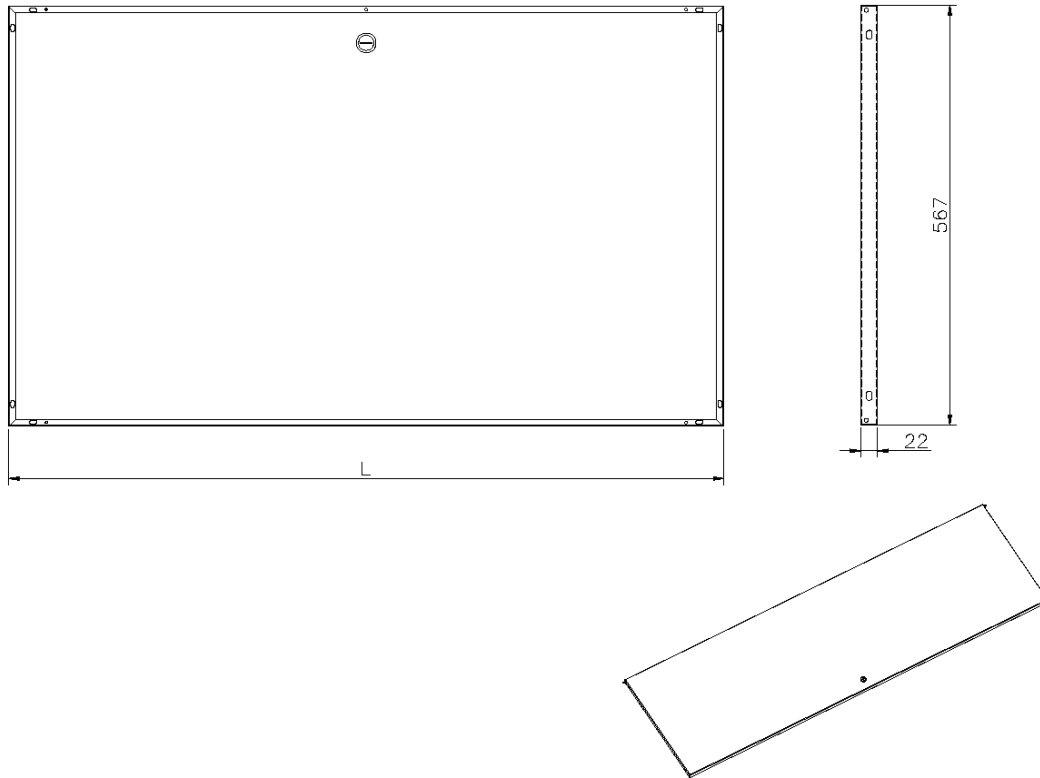

Steel Front Door for 6U Excel Wall Racks Black

Item Code: WBSFD6-BK

Product drawing

Part Number Table

Part Number	Description
WBSFD12	Steel Front Door for 12U Excel Wall Racks Grey
WBSFD12-BK	Steel Front Door for 12U Excel Wall Racks Black
WBSFD15	Steel Front Door for 15U Excel Wall Racks Grey
WBSFD15-BK	Steel Front Door for 15U Excel Wall Racks Black
WBSFD18	Steel Front Door for 18U Excel Wall Racks Grey
WBSFD18-BK	Steel Front Door for 18U Excel Wall Racks Black
WBSFD21	Steel Front Door for 21U Excel Wall Racks Grey
WBSFD21-BK	Steel Front Door for 21U Excel Wall Racks Black
WBSFD6	Steel Front Door for 6U Excel Wall Racks Grey
WBSFD6-BK	Steel Front Door for 6U Excel Wall Racks Black
WBSFD9	Steel Front Door for 9U Excel Wall Racks Grey