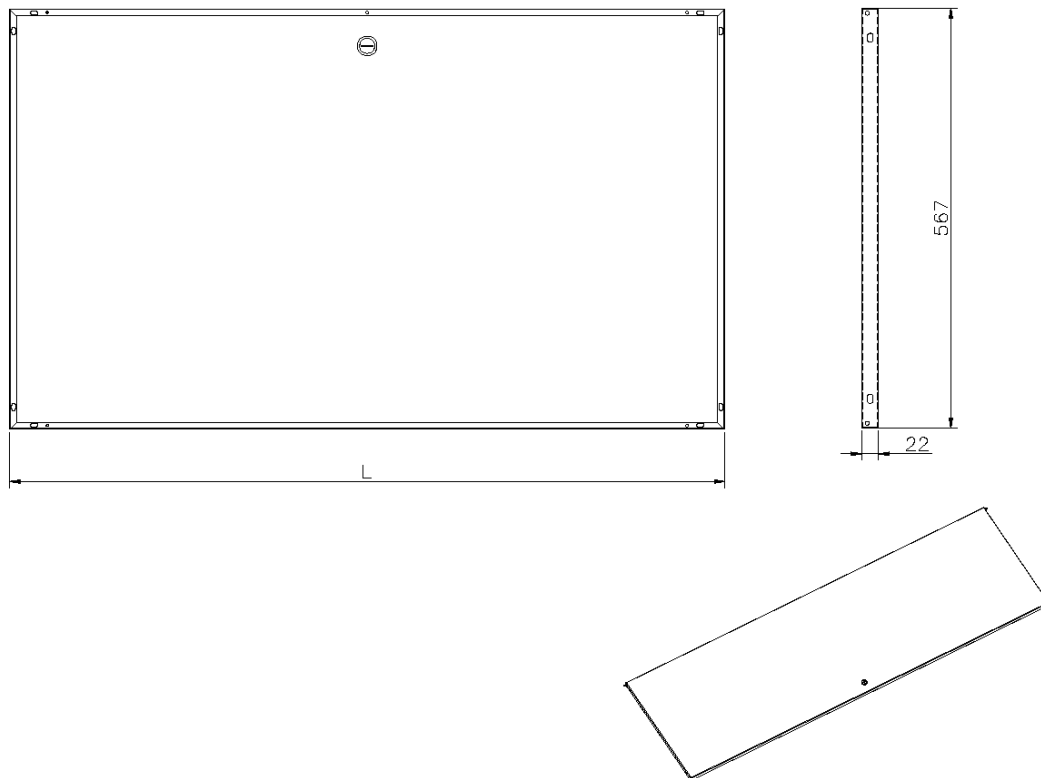

Product Overview

Solid steel doors for Environ Wall Racks.

Product Specifications

Feature	Values
Model	Lock door

Steel Front Door for 6U Excel Wall Racks Black

Part Code: WBSFD6-BK

sales@excel-networking.com
excel-networking.com

Height	6U
Material	Steel
Type of surface	Powder coated
Colour	Black
IP-rating	None

Product drawing

Part Code Table

Part Code	Description
WBSFD12	Steel Front Door for 12U Excel Wall Racks Grey

Steel Front Door for 6U Excel Wall Racks Black