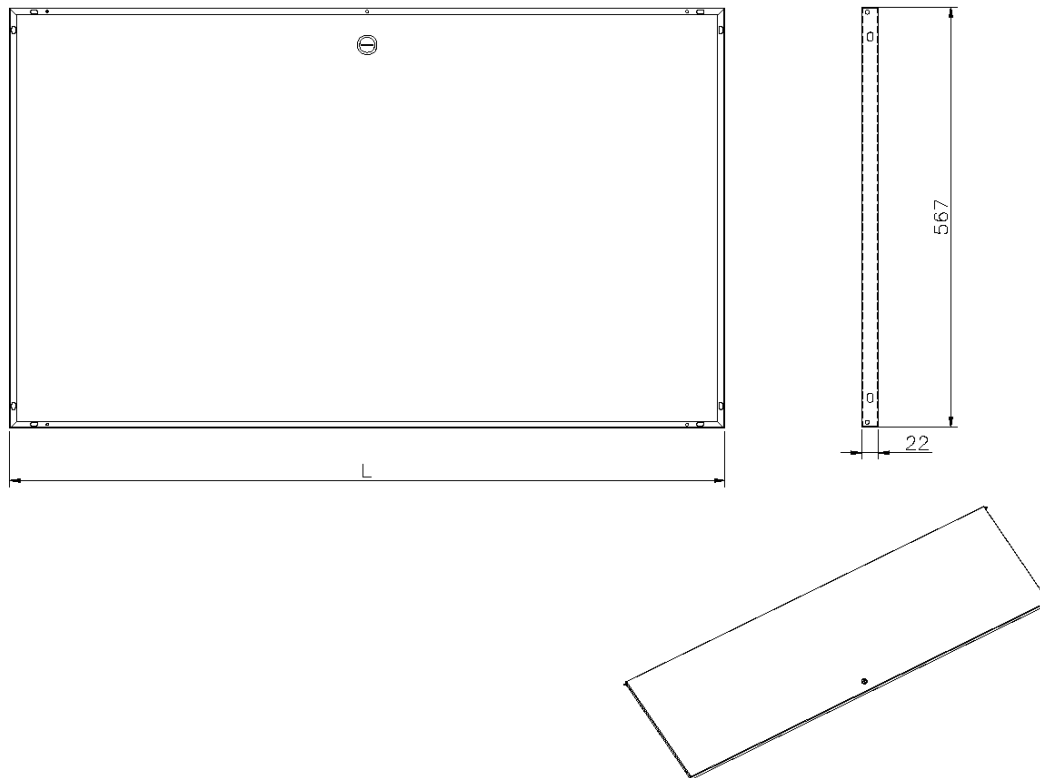

## Product Specifications

Feature	Values
Model	Lock door
Height	9U
Material	Steel
Type of surface	Powder coated
Colour	Grey White
IP-rating	None

## Product drawing