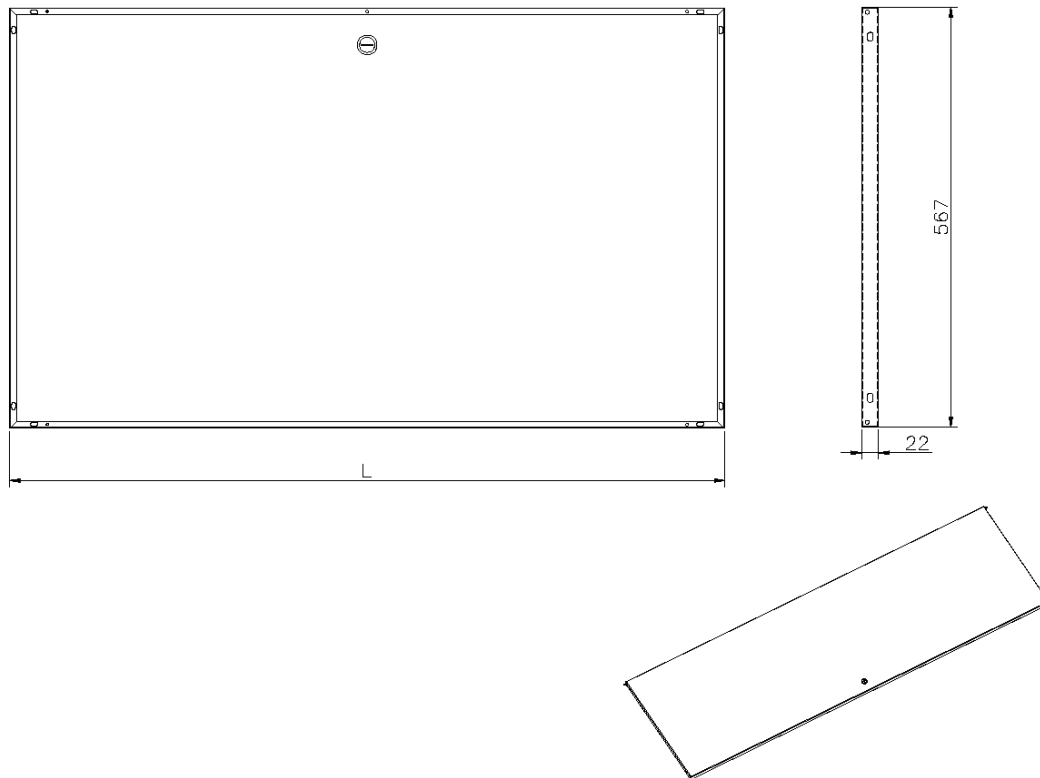

# Steel Front Door for 9U Excel Wall Racks Grey

Item Code: WBSFD9

**excel**  
without compromise.

For use with Environ Wall Racks

Available in 6U/9U/12U/15U/18U/21U

Quick and easy to fit

Lockable

25 Year system warranty

## Product Specifications

Feature	Values
Model	Lock door
Height	9U
Material	Steel
Type of surface	Powder coated
Colour	Grey White
IP-rating	None

## Product drawing