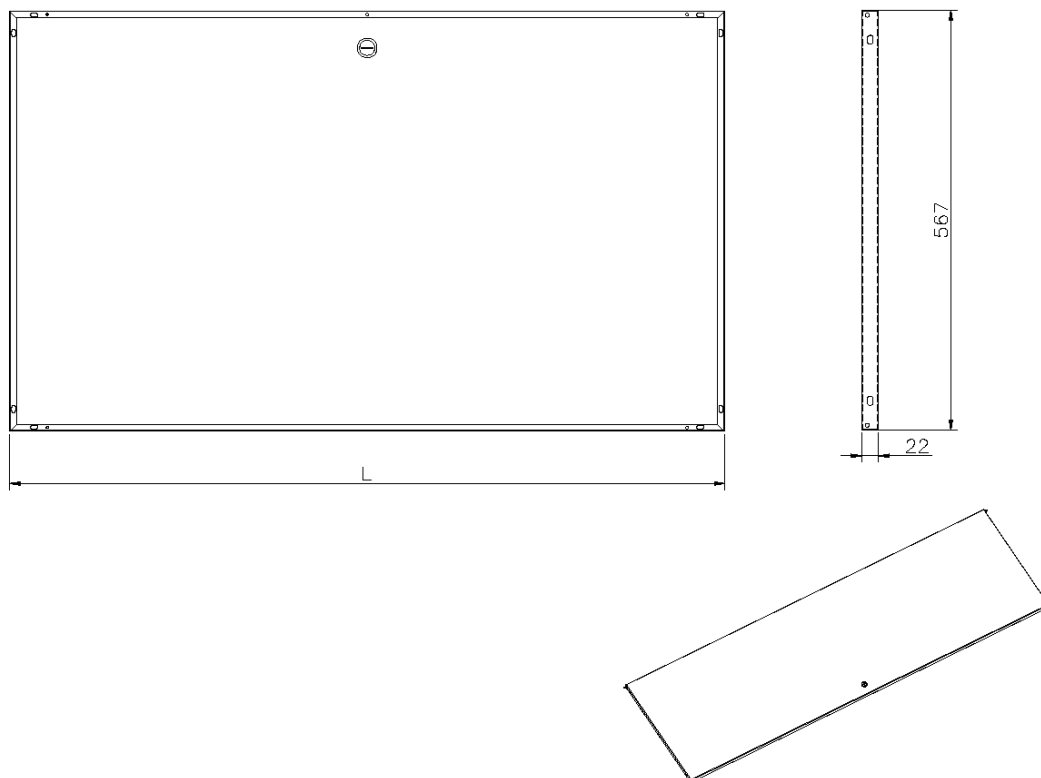

Product Overview

Solid steel doors for Environ Wall Racks.

Product Specifications

Feature	Values
Model	Lock door

Steel Front Door for 9U Excel Wall Racks Grey

Part Code: WBSFD9

sales@excel-networking.com
excel-networking.com

Height	9U
Material	Steel
Type of surface	Powder coated
Colour	Grey White
IP-rating	None

Product drawing

Part Code Table

Part Code	Description
WBSFD12	Steel Front Door for 12U Excel Wall Racks Grey

Steel Front Door for 9U Excel Wall Racks Grey