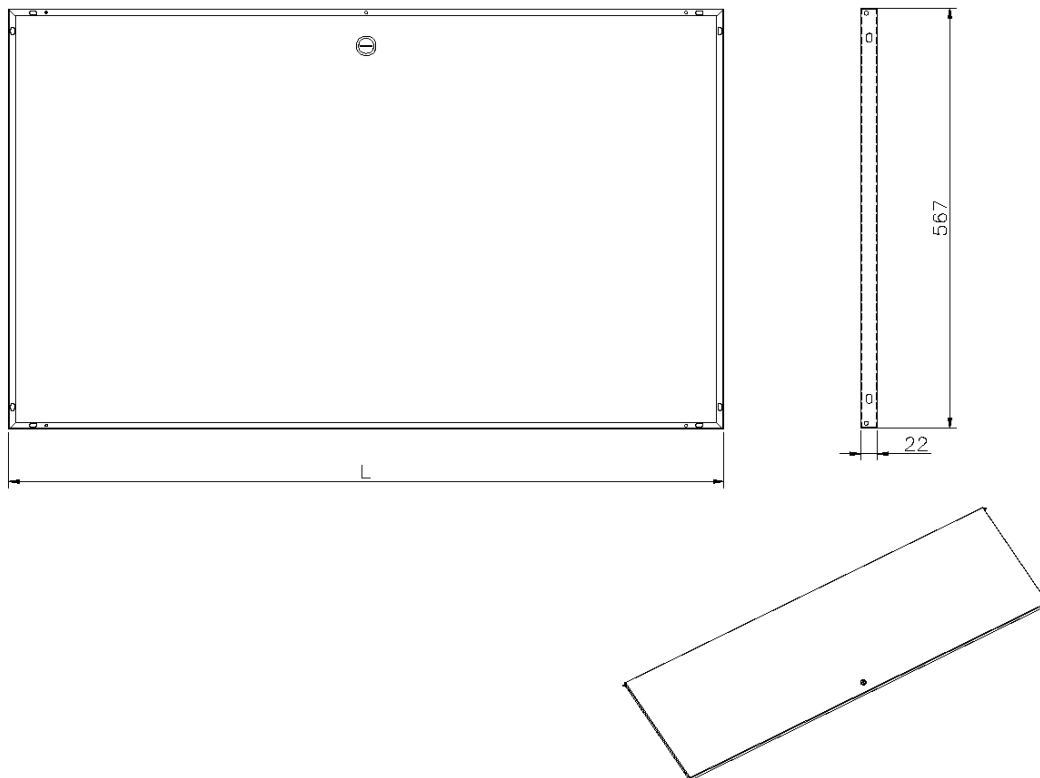

Product Overview

Solid steel doors for Environ Wall Racks.

Product Specifications

Feature	Values
Model	Lock door

Steel Front Door for 9U Excel Wall Racks Grey

Part Code: WBSFD9

sales@excel-networking.com
excel-networking.com

Height	9U
Material	Steel
Type of surface	Powder coated
Colour	Grey White
IP-rating	None

Product drawing

Part Code Table

Part Code	Description
WBSFD12	Steel Front Door for 12U Excel Wall Racks Grey

Steel Front Door for 9U Excel Wall Racks Grey