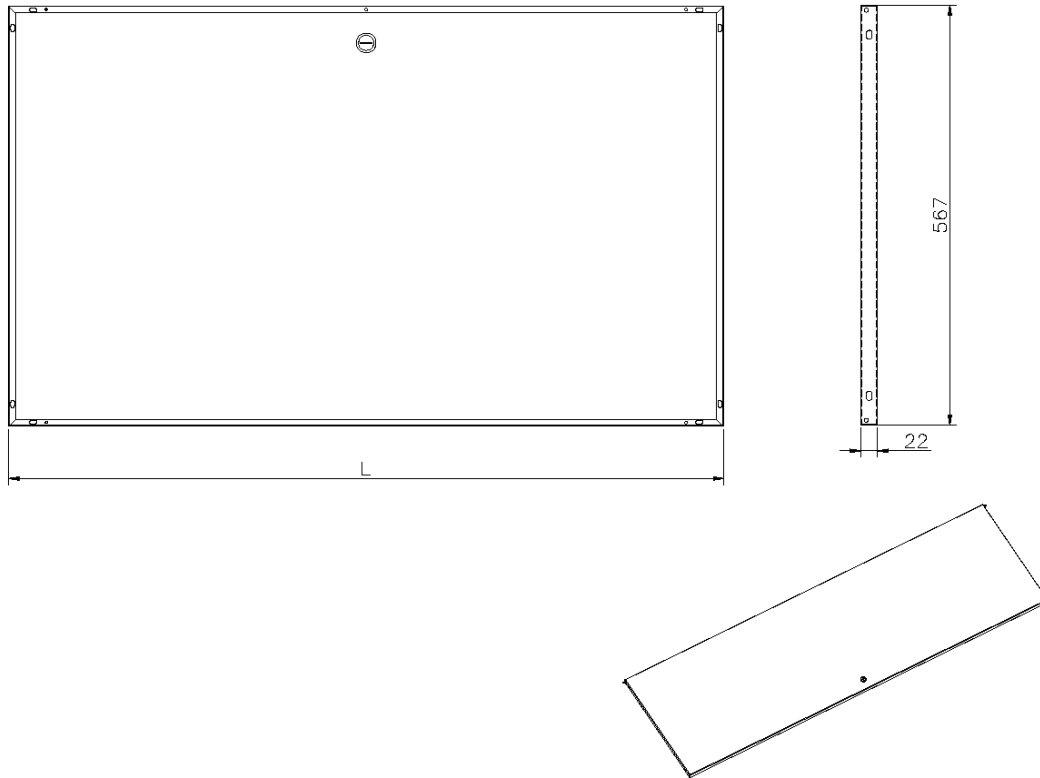

Steel Front Door for 9U Excel Wall Racks Black

Item Code: WBSFD9-BK

excel
without compromise.

For use with Environ Wall Racks

Available in 6U/9U/12U/15U/18U/21U

Quick and easy to fit

Lockable

25 Year system warranty

Product Overview

Solid steel doors for Environ Wall Racks.

Product Specifications

Feature	Values
Model	Lock door
Height	9U
Material	Steel
Type of surface	Powder coated
Colour	Black
IP-rating	None

Product drawing