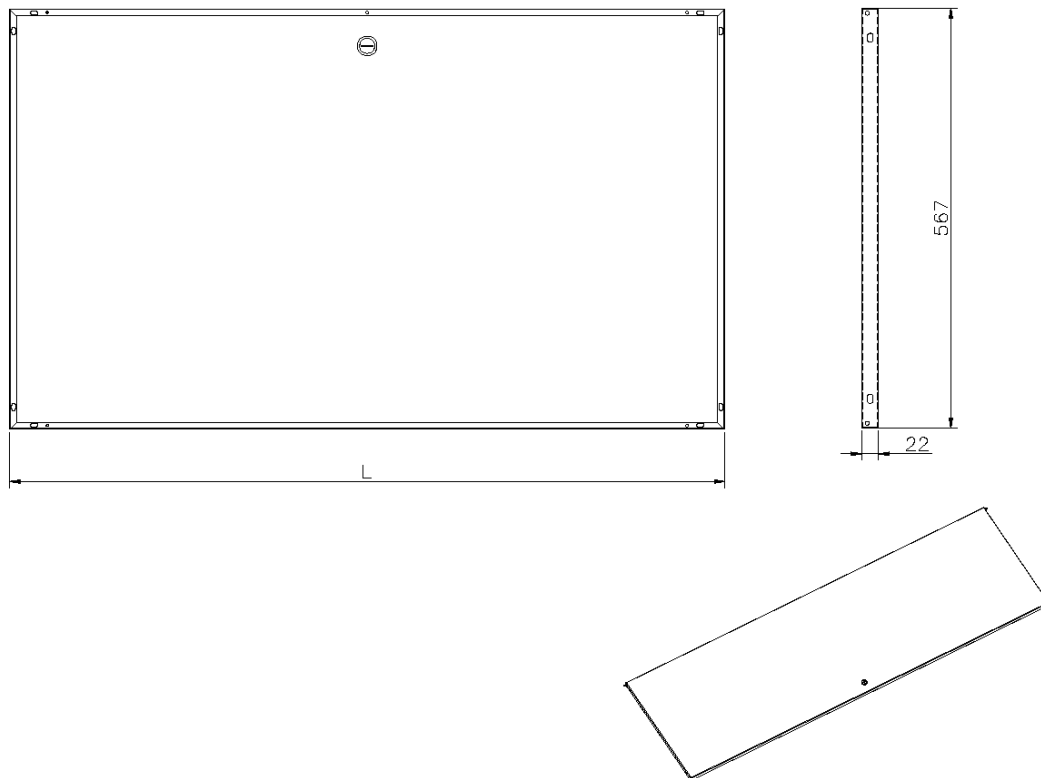

Product Overview

Solid steel doors for Environ Wall Racks.

Product Specifications

Feature	Values
Model	Lock door

Steel Front Door for 9U Excel Wall Racks Black

Part Code: WBSFD9-BK

sales@excel-networking.com
excel-networking.com

Height	9U
Material	Steel
Type of surface	Powder coated
Colour	Black
IP-rating	None

Product drawing

Part Code Table

Part Code	Description
WBSFD12	Steel Front Door for 12U Excel Wall Racks Grey

Steel Front Door for 9U Excel Wall Racks Black