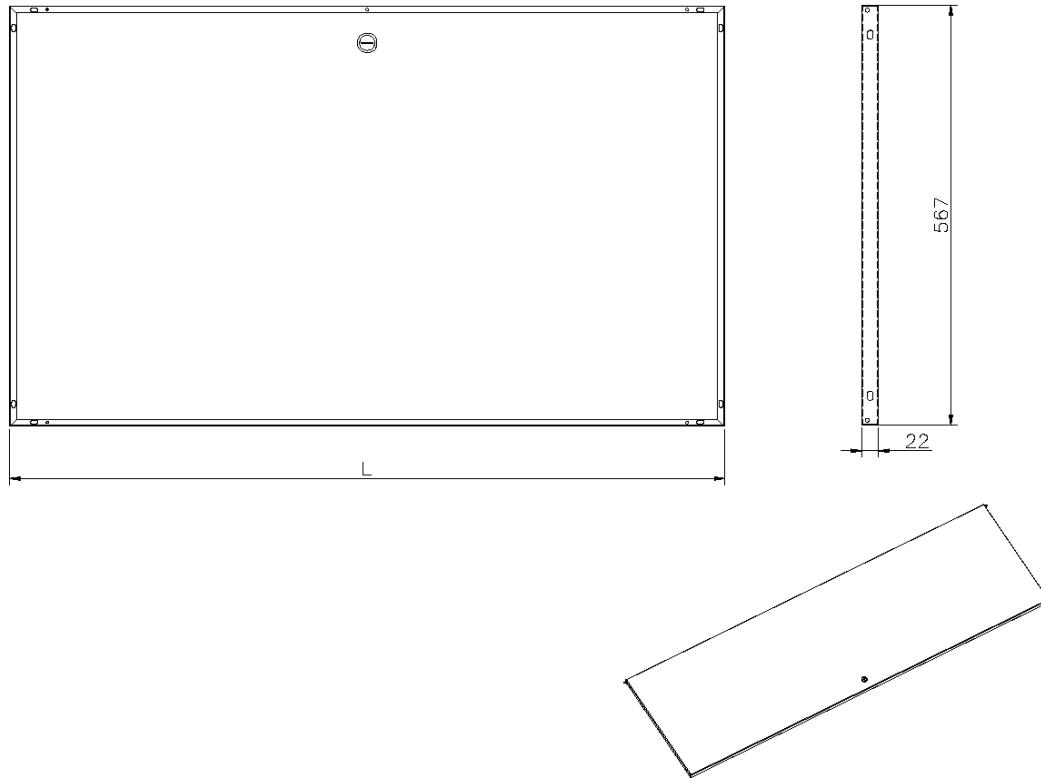

## Product Specifications

Feature	Values
Model	Lock door
Height	9U
Material	Steel
Type of surface	Powder coated
Colour	Black
IP-rating	None

## Product drawing